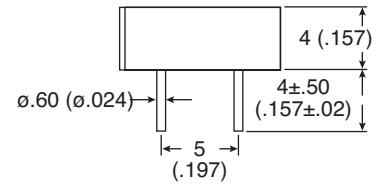

Part Number:

254-PB503-ROX

Piezoelectric Buzzer
(External Drive)

KT-400405

Electrical Specifications:

- Sound Pressure Level: 72dB min. at 4.0KHz / 9.0Vp-p Square Wave / 10cm
- Capacitance: 9,500pF ± 30% at 120Hz
- Current Consumption: 3mA max. at 4.0KHz / 9.0Vp-p Square Wave
- Allowable Input Voltage: 15Vp-p max.

Mechanical Specifications:

- Operating Temperature: -20°C to +70°C
- Storage Temperature: -40°C to +85°C

Materials:

- Case: PBT
- Lead Pin: Bronze
- Weight: 0.4 gms

Note:

- RoHS compliant by exemption

Данный компонент на территории Российской Федерации