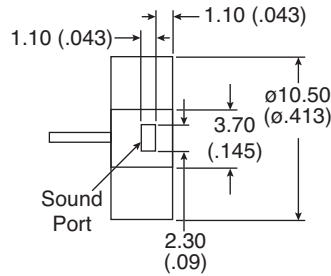

Part Number:

254-PB503-ROX

Piezoelectric Buzzer
(External Drive)

KT-400405

Electrical Specifications:

- Sound Pressure Level: 72dB min. at 4.0KHz / 9.0Vp-p Square Wave / 10cm
- Capacitance: 9,500pF ± 30% at 120Hz
- Current Consumption: 3mA max. at 4.0KHz / 9.0Vp-p Square Wave
- Allowable Input Voltage: 15Vp-p max.

Mechanical Specifications:

- Operating Temperature: -20°C to +70°C
- Storage Temperature: -40°C to +85°C

Materials:

- Case: PBT
- Lead Pin: Bronze
- Weight: 0.4 gms

Note:

- RoHS compliant by exemption

Данный компонент на территории Российской Федерации