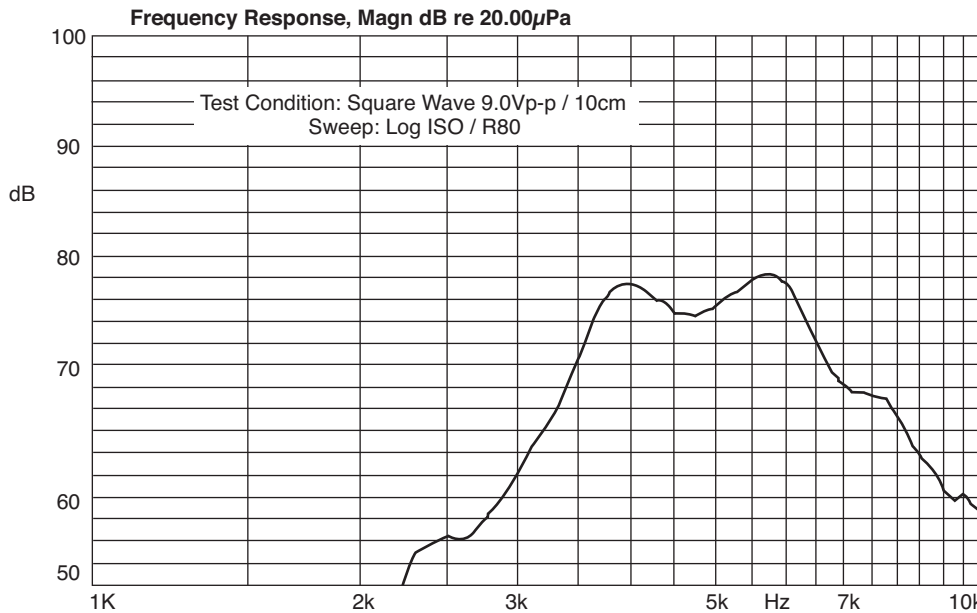

Part Number:

254-PB503-ROX

Piezoelectric Buzzer
(External Drive)

KT-400405

Electrical Specifications:

- Sound Pressure Level: 72dB min. at 4.0KHz / 9.0Vp-p Square Wave / 10cm
- Capacitance: 9,500pF ± 30% at 120Hz
- Current Consumption: 3mA max. at 4.0KHz / 9.0Vp-p Square Wave
- Allowable Input Voltage: 15Vp-p max.

Mechanical Specifications:

- Operating Temperature: -20°C to +70°C
- Storage Temperature: -40°C to +85°C

Materials:

- Case: PBT
- Lead Pin: Bronze
- Weight: 0.4 gms

Note:

- RoHS compliant by exemption

Данный компонент на территории Российской Федерации