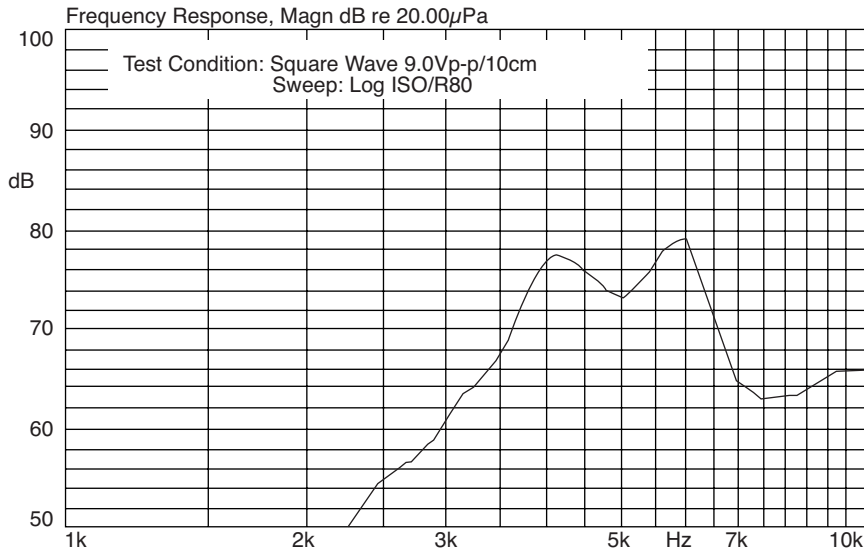

Part Number:

254-PB504-ROX

**Piezoelectric Buzzer**  
(External Drive)

KT-400406

**Electrical Specifications:**

- Sound Pressure Level: 72dB min. at 4.0KHz/9.0Vp-p Square Wave/10cm.
- Capacitance: 9,500pF  $\pm$  30% at 120Hz
- Current Consumption: 3mA max. at 4.0KHz/9.0Vp-p Square Wave
- Allowable Input Voltage: 15Vp-p max.

**Mechanical Specifications:**

- Operating Temperature Range: -20°C to +60°C
- Storage Temperature Range: -30°C to +70°C

**Materials:**

- Case: ABS
- Lead Wire: 32AWG
- Weight: 0.3 grams

**Note:**

- RoHS compliant by exemption