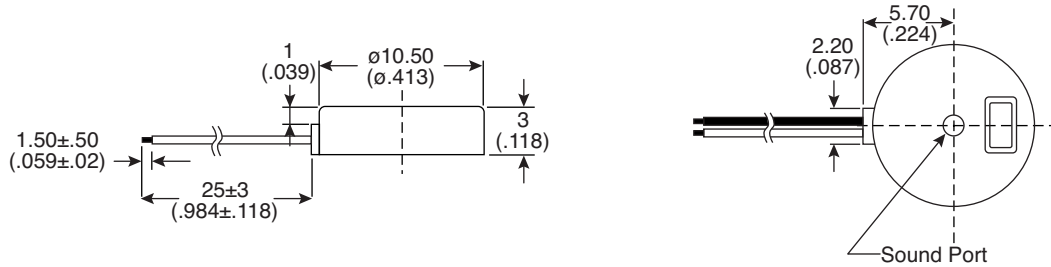

Part Number:

254-PB504-ROX

**Piezoelectric Buzzer**  
(External Drive)

KT-400406

**Electrical Specifications:**

- Sound Pressure Level: 72dB min. at 4.0KHz/9.0Vp-p Square Wave/10cm.
- Capacitance: 9,500pF  $\pm$  30% at 120Hz
- Current Consumption: 3mA max. at 4.0KHz/9.0Vp-p Square Wave
- Allowable Input Voltage: 15Vp-p max.

**Mechanical Specifications:**

- Operating Temperature Range: -20°C to +60°C
- Storage Temperature Range: -30°C to +70°C

**Materials:**

- Case: ABS
- Lead Wire: 32AWG
- Weight: 0.3 grams

**Note:**

- RoHS compliant by exemption