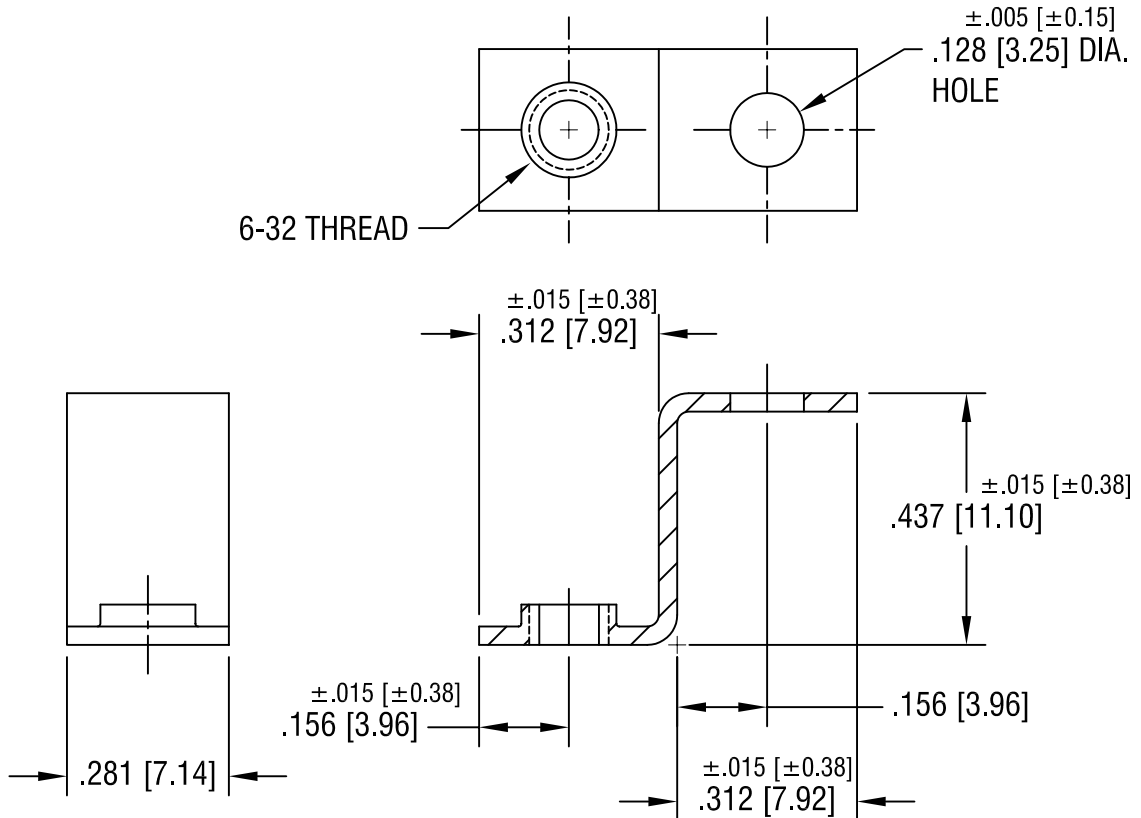

KEYSTONE ELECTRONICS CORP.

ASTORIA, N.Y. 11105-2017

PART NAME

THREADED MOUNTING BRACKET

MATERIAL

.032 [0.81] TH'K BRASS

FINISH

TIN PLATE