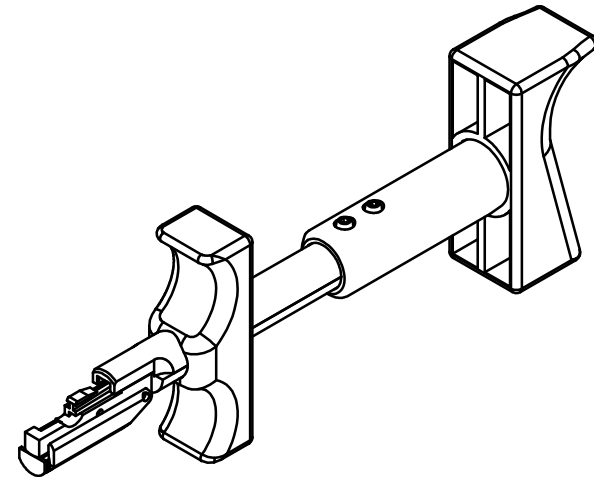

Mandrel: 654633-1 AWG 24/20
 Customer manual: 411-18509

Mandrels müssen separat bestellt werden.
 Mandrels have to be ordered separately.

THIS DRAWING IS A CONTROLLED DOCUMENT.		DWN L. Sandhu	28JUL09	 Tyco Electronics AMP GmbH 64625 Bensheim (Germany)	SERVICE TOOL MAXI TERMI POINT Service Tool Maxi Termi Point
DIMENSIONS: mm		CHK T. Weissgerber	29JUL09		
TOLERANCES UNLESS OTHERWISE SPECIFIED:		APVD T. Weissgerber	29JUL09	NAME	RESTRICTED TO
0 PLC ± - 1 PLC ± - 2 PLC ± - 3 PLC ± - 4 PLC ± - ANGLES ± -		PRODUCT SPEC 108-19028	APPLICATION SPEC 408-2019	SIZE A3	
MATERIAL		FINISH	WEIGHT 0,050kg	CAGE CODE 00779	DRAWING NO C=654632-1
CUSTOMER DRAWING				SCALE 1:1	SHEET 1 OF 1
				REV C	