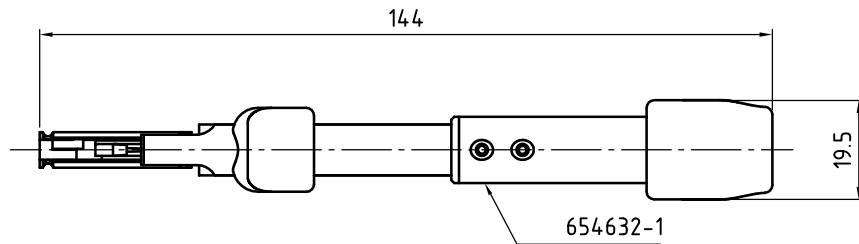

Mandrel: 654633-1 AWG 24/20
 Customer manual: 411-18509

Mandrels müssen separat bestellt werden.
 Mandrels have to be ordered separately.

THIS DRAWING IS A CONTROLLED DOCUMENT.		DWN L. Sandhu	28JUL09	 Tyco Electronics AMP GmbH 64625 Bensheim (Germany)	SERVICE TOOL MAXI TERMI POINT Service Tool Maxi Termi Point
DIMENSIONS: mm		CHK T. Weissgerber	29JUL09		
TOLERANCES UNLESS OTHERWISE SPECIFIED:		APVD T. Weissgerber	29JUL09	NAME	RESTRICTED TO
0 PLC ± - 1 PLC ± - 2 PLC ± - 3 PLC ± - 4 PLC ± - ANGLES ± -		PRODUCT SPEC 108-19028	APPLICATION SPEC 408-2019	SIZE A3	
MATERIAL		FINISH	WEIGHT 0,050kg	CAGE CODE 00779	DRAWING NO C=654632-1
CUSTOMER DRAWING				SCALE 1:1	SHEET 1 OF 1
				REV C	