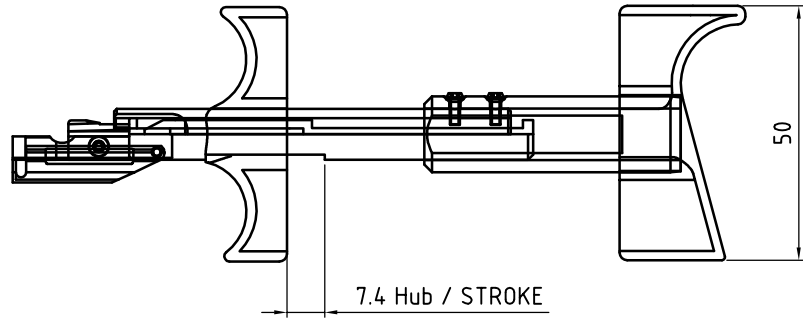

Mandrel: 654633-1 AWG 24/20
 Customer manual: 411-18509

Mandrels müssen separat bestellt werden.
 Mandrels have to be ordered separately.

THIS DRAWING IS A CONTROLLED DOCUMENT.		DWN L. Sandhu	28JUL09	 Tyco Electronics AMP GmbH 64625 Bensheim (Germany)	SERVICE TOOL MAXI TERMI POINT Service Tool Maxi Termi Point
DIMENSIONS: mm		CHK T. Weissgerber	29JUL09		
TOLERANCES UNLESS OTHERWISE SPECIFIED:		APVD T. Weissgerber	29JUL09	NAME	RESTRICTED TO
0 PLC ± - 1 PLC ± - 2 PLC ± - 3 PLC ± - 4 PLC ± - ANGLES ± -		PRODUCT SPEC 108-19028	APPLICATION SPEC 408-2019	SIZE A3	
MATERIAL		FINISH	WEIGHT 0,050kg	CAGE CODE 00779	DRAWING NO C=654632-1
CUSTOMER DRAWING				SCALE 1:1	SHEET 1 OF 1
				REV C	