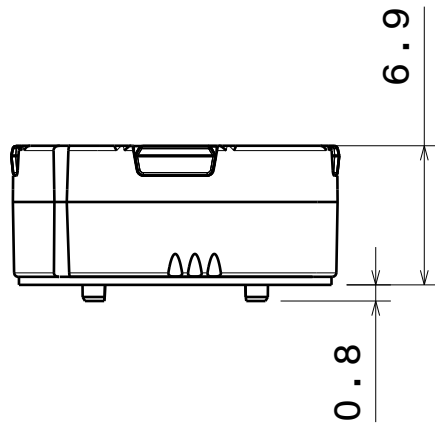

D

C

B

A

4

4

Oval beam direction

3

3

Spot version height

2

2

Top view

Tolerances if not otherwise shown
 According to DIN ISO 2768-1
 Linear measures:
 Up to 30mm class M, otherwise class C.
 According to DIN ISO 2768-2
 Form and position: class L

SIZE PART NUMBER

A4

-

SCALE 4:3 WEIGHT

-

SHEET 1/1

D

A