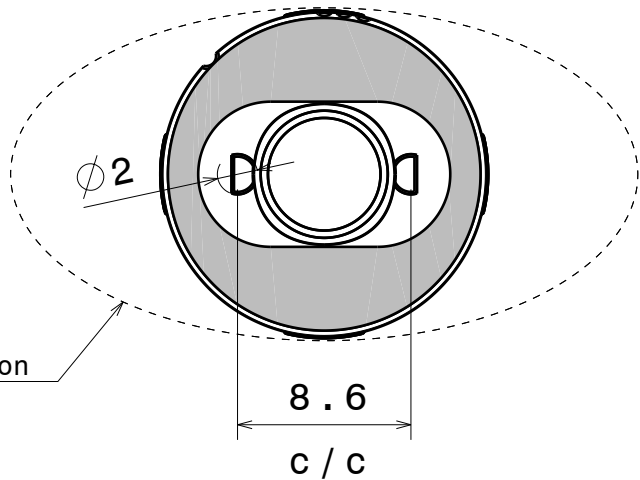

D

C

B

A

4

4

Oval beam direction

3

3

Spot version height

2

2

Top view

Tolerances if not otherwise shown
 According to DIN ISO 2768-1
 Linear measures:
 Up to 30mm class M, otherwise class C.
 According to DIN ISO 2768-2
 Form and position: class L

SIZE PART NUMBER

A4

-

SCALE 4:3 WEIGHT

-

SHEET 1/1

D

A