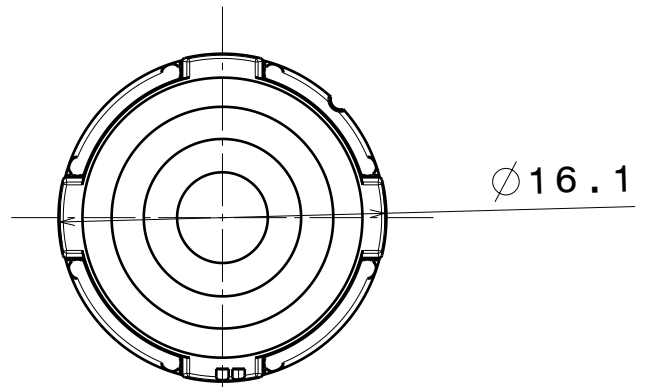

D

C

B

A

4

4

Oval beam direction

3

3

Spot version height

2

2

Top view

Tolerances if not otherwise shown
 According to DIN ISO 2768-1
 Linear measures:
 Up to 30mm class M, otherwise class C.
 According to DIN ISO 2768-2
 Form and position: class L

SIZE PART NUMBER

A4

-

SCALE 4:3 WEIGHT

-

SHEET 1/1

D

A