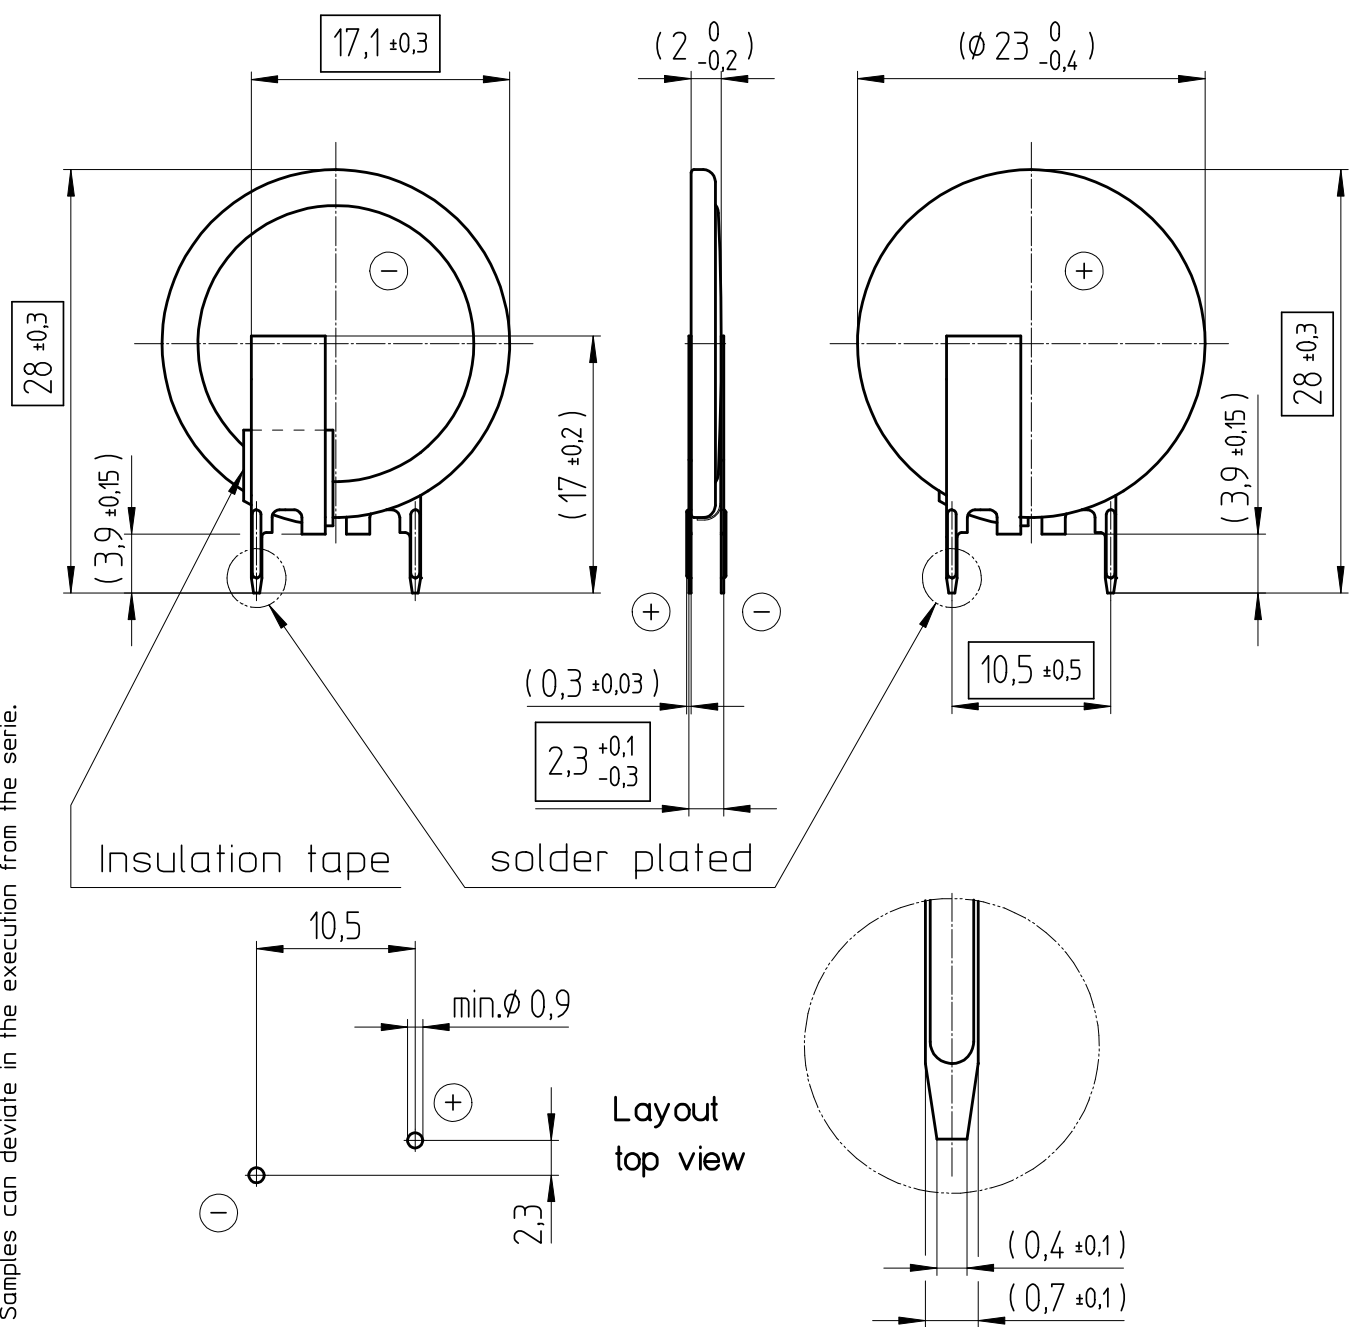

- Samples can deviate in the execution from the serie.

- Dimensions and tolerances can be specified only after the testing of the devices for the mass production definitely

Tab material: Stainless steel

All framed values will be used for dimension checking !

Rev. <input type="radio"/>		Rev. <input type="radio"/>			Customer's Approval		
Rev. <input type="radio"/>		Rev. <input type="radio"/>			Date		
Rev. <input type="radio"/>		Rev. <input type="radio"/>			Signature		
Titel:				Scale	Drawn	03.01.05	SRi
CR2320FV-LF				2:1	Checked	07.02.05	MHo
					Approved		
				CH-4452 Itingen Switzerland		3.8721.4-	