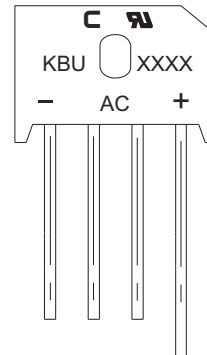

## Rating and Characteristics Curves (KBU25005-G Thru. KBU2510-G)

Fig.1 - Derating Curve Output Rectified Current

Fig.2 - Typical Forward Characteristics

Fig.3 - Max. Forward Surge Current

Fig.4 - Typical Reverse Characteristics

## Marking Code

Part Number	Marking code
KBU25005-G	KBU25005
KBU2501-G	KBU2501
KBU2502-G	KBU2502
KBU2504-G	KBU2504
KBU2506-G	KBU2506
KBU2508-G	KBU2508
KBU2510-G	KBU2510

XXXXX / XXXX = Product type marking code