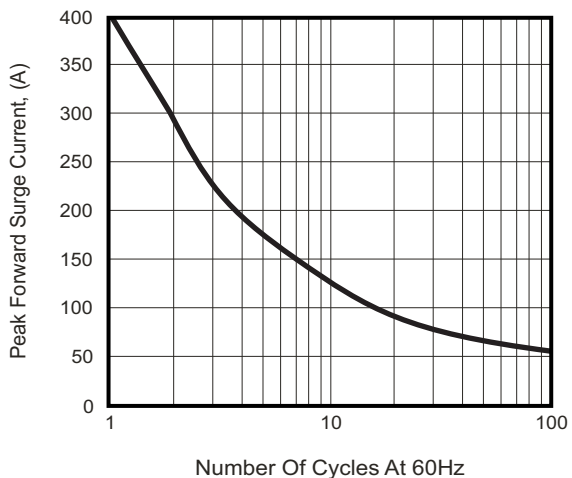

## Rating and Characteristics Curves (KBU25005-G Thru. KBU2510-G)

Fig.1 - Derating Curve Output Rectified Current

Fig.2 - Typical Forward Characteristics

Fig.3 - Max. Forward Surge Current

Fig.4 - Typical Reverse Characteristics