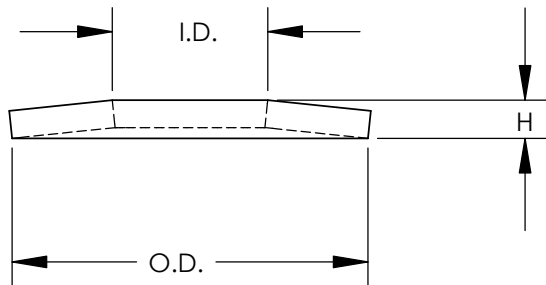

NOTES:

1. MATERIAL: ZINC PLATED HARDENED STEEL

PANDUIT PART NUMBER	DIMENSIONS (IN.)			LOAD TO FLAT (LBS)
	I.D. +/- .015	O.D. +/- .025	H +/- .015	
CW-14	0.26	0.68	0.09	1650/1275
CW-56	0.33	0.81	0.08	2200/1700
CW-38	0.39	0.93	0.10	3200/2430
CW-12	0.52	1.18	0.12	4400/3600
CW-58	0.65	1.49	0.15	6600/5400