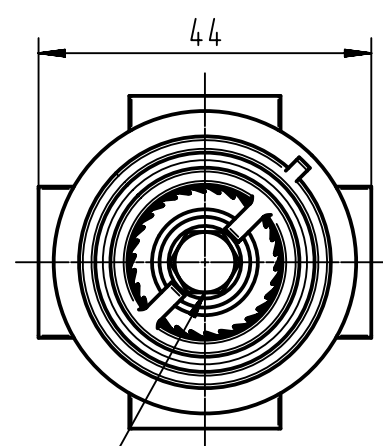

1 2 3 4 5 6

A
B
C
D

SW8

Bemessungsspannung
abhängig von
Einbausituation
650A 4000V 18kV 3
70-120 mm²
Voltage rating dependent
on installed creepage
and clearance distance

Leiterquerschnitt/ wire gauge	
70-120 mm ²	AWG 2/0-4/0

	All rights reserved Department EL PD - DE HARTING Electric GmbH & Co. KG D-32339 Espelkamp	All Dimensions in mm Original Size DIN A4	Scale 1:1	Free size tol.	Ref. Sub.
		Created by SCHULZI	Inspected by BERGHORN	Standardisation RUETERA	Date 2013-03-05
Title Han 1 HC 650A-Female-Ax 70-120 mm					Doc-Key / ECM-Nr. 100085489/UGD/003/A
		Type TB	Number 09 11 001 2771		Rev. A
					Page 1/1