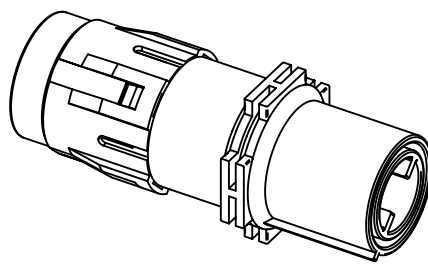

1 2 3 4 5 6

A
B
C
D

SW8

Bemessungsspannung
abhängig von
Einbausituation
650A 4000V 18kV 3
70-120 mm²
Voltage rating dependent
on installed creepage
and clearance distance

Leiterquerschnitt/ wire gauge	
70-120 mm ²	AWG 2/0-4/0

	All rights reserved Department EL PD - DE HARTING Electric GmbH & Co. KG D-32339 Espelkamp	All Dimensions in mm Original Size DIN A4	Scale 1:1	Free size tol.	Ref. Sub.
		Created by SCHULZI	Inspected by BERGHORN	Standardisation RUETERA	Date 2013-03-05
Title Han 1 HC 650A-Female-Ax 70-120 mm					Doc-Key / ECM-Nr. 100085489/UGD/003/A
		Type TB	Number 09 11 001 2771		Rev. A
					Page 1/1