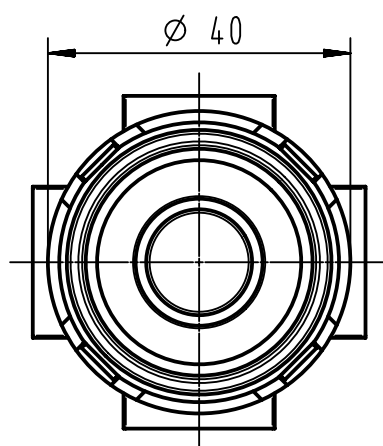

1 2 3 4 5 6

A
B
C
D

SW8

Bemessungsspannung
abhängig von
Einbausituation
650A 4000V 18kV 3
70-120 mm²
Voltage rating dependent
on installed creepage
and clearance distance

Leiterquerschnitt/ wire gauge	
70-120 mm ²	AWG 2/0-4/0

	All rights reserved Department EL PD - DE HARTING Electric GmbH & Co. KG D-32339 Espelkamp	All Dimensions in mm Original Size DIN A4	Scale 1:1	Free size tol.	Ref. Sub.
		Created by SCHULZI	Inspected by BERGHORN	Standardisation RUETERA	Date 2013-03-05
Title Han 1 HC 650A-Female-Ax 70-120 mm					Doc-Key / ECM-Nr. 100085489/UGD/003/A
		Type TB	Number 09 11 001 2771		Rev. A
					Page 1/1