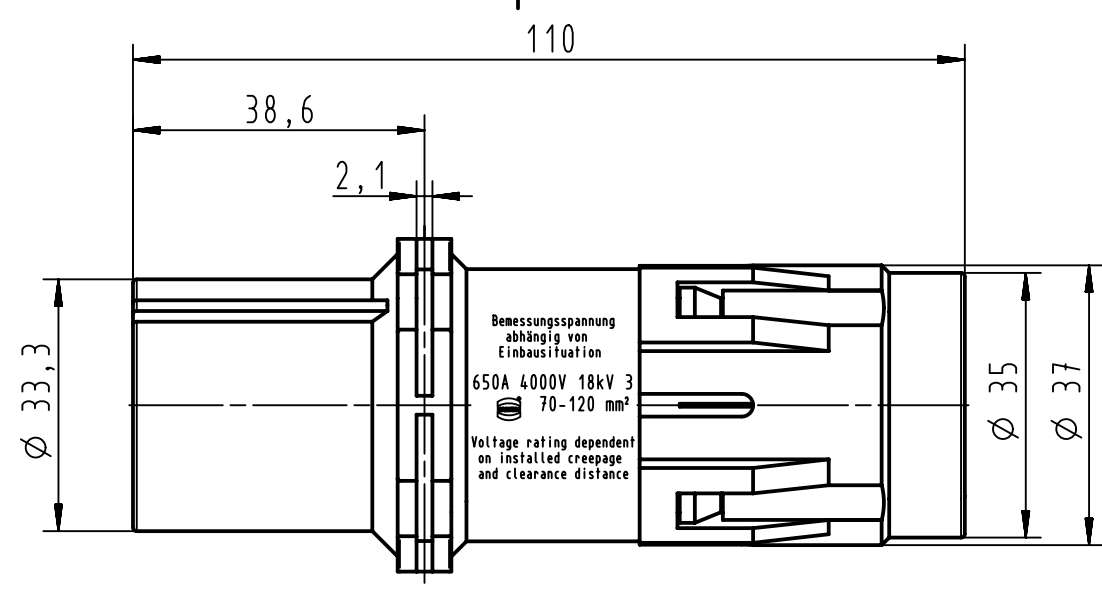

1 2 3 4 5 6

A
B
C
D

SW8

Bemessungsspannung
abhängig von
Einbausituation
650A 4000V 18kV 3
70-120 mm²
Voltage rating dependent
on installed creepage
and clearance distance

Leiterquerschnitt/ wire gauge	
70-120 mm ²	AWG 2/0-4/0

	All rights reserved Department EL PD - DE HARTING Electric GmbH & Co. KG D-32339 Espelkamp	All Dimensions in mm Original Size DIN A4	Scale 1:1	Free size tol.	Ref. Sub.
		Created by SCHULZI	Inspected by BERGHORN	Standardisation RUETERA	Date 2013-03-05
Title Han 1 HC 650A-Female-Ax 70-120 mm					Doc-Key / ECM-Nr. 100085489/UGD/003/A
		Type TB	Number 09 11 001 2771		Rev. A
					Page 1/1