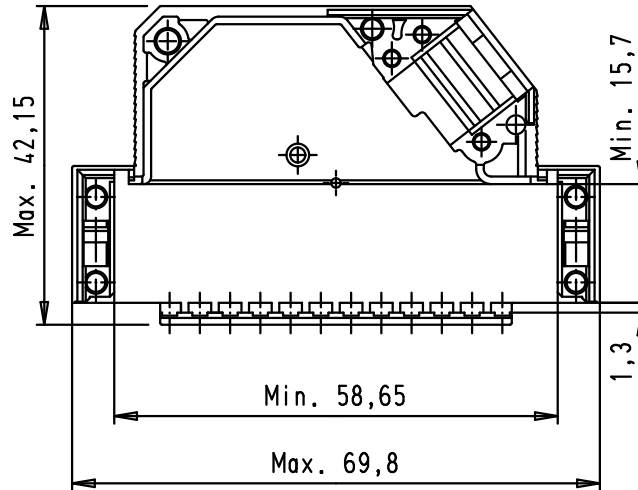

A

Hood lower part

Hood upper part

Strain relief 1

Strain relief 2

Flathead screws

				Dot.	Name	 All Dim. in mm Orig. Size DIN A 4	D-Sub hoods 37 poles not shielded	Maßstab/ Scale 1:1
			Detail.	27/02/03	SH			
			Insp.					
EC01696	20/04/10	SC	Stand.				TB 09 67 037 0571	Blatt/ Page 1 / 1
34793	09/01/08	PK	HARTING EURL					
31392	27/02/03	SH	F-95972 Paris					
Mod.	Dot.	Name			Sub.			