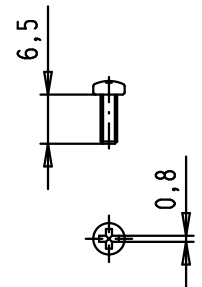

A

Hood lower part

Hood upper part

Strain relief 1

Strain relief 2

Flathead screws

				Dot.	Name	 All Dim. in mm Orig. Size DIN A 4	D-Sub hoods 37 poles not shielded	Maßstab/ Scale 1:1
			Detail.	27/02/03	SH			
			Insp.					
EC01696	20/04/10	SC	Stand.				TB 09 67 037 0571	Blatt/ Page 1 / 1
34793	09/01/08	PK	HARTING EURL					
31392	27/02/03	SH	F-95972 Paris					
Mod.	Dot.	Name			Sub.			