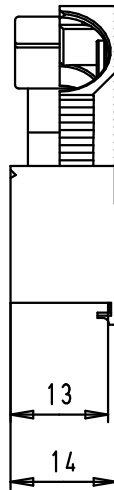

5

4

3

2

1

D

C

B

A

Hood lower part

Hood upper part

Strain relief 1

Strain relief 2

Flathead screws

				Dot.	Name	 All Dim. in mm Orig. Size DIN A 4	D-Sub hoods 37 poles not shielded	Maßstab/ Scale 1:1
			Detail.	27/02/03	SH			
			Insp.					
EC01696	20/04/10	SC	Stand.				TB 09 67 037 0571	Blatt/ Page 1 / 1
34793	09/01/08	PK	HARTING EURL					
31392	27/02/03	SH	F-95972 Paris					
Mod.	Dot.	Name			Sub.			