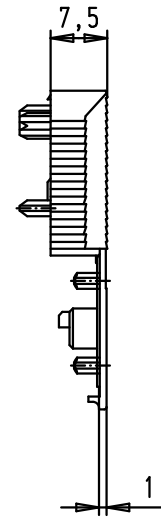

5

4

3

2

1

D

C

B

A

Hood lower part

Hood upper part

Strain relief 1

Strain relief 2

Flathead screws

				Dot.	Name	 All Dim. in mm Orig. Size DIN A 4	D-Sub hoods 37 poles not shielded	Maßstab/ Scale 1:1
			Detail.	27/02/03	SH			
			Insp.					
EC01696	20/04/10	SC	Stand.				TB 09 67 037 0571	Blatt/ Page 1 / 1
34793	09/01/08	PK	HARTING EURL					
31392	27/02/03	SH	F-95972 Paris					
Mod.	Dot.	Name			Sub.			