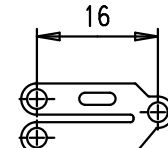

A

Hood lower part

Hood upper part

Strain relief 1

Strain relief 2

Flathead screws

				Dot.	Name	 All Dim. in mm Orig. Size DIN A 4	D-Sub hoods 37 poles not shielded	Maßstab/ Scale 1:1
			Detail.	27/02/03	SH			
			Insp.					
EC01696	20/04/10	SC	Stand.				TB 09 67 037 0571	Blatt/ Page 1 / 1
34793	09/01/08	PK	HARTING EURL					
31392	27/02/03	SH	F-95972 Paris					
Mod.	Dot.	Name			Sub.			