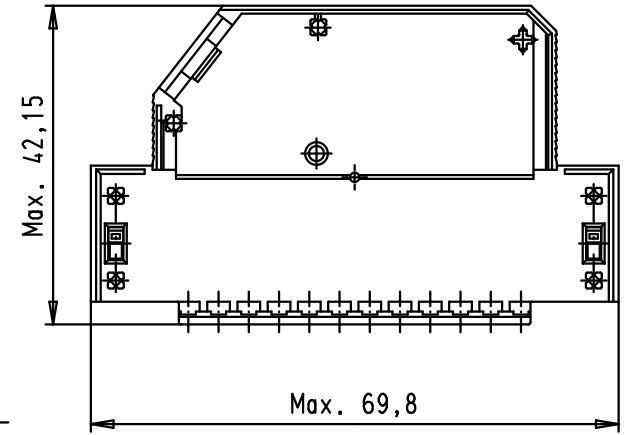

A

Hood lower part

Hood upper part

Strain relief 1

Strain relief 2

Flathead screws

				Dot.	Name	 All Dim. in mm Orig. Size DIN A 4	D-Sub hoods 37 poles not shielded	Maßstab/ Scale 1:1
			Detail.	27/02/03	SH			
			Insp.					
EC01696	20/04/10	SC	Stand.				TB 09 67 037 0571	Blatt/ Page 1 / 1
34793	09/01/08	PK	HARTING EURL					
31392	27/02/03	SH	F-95972 Paris					
Mod.	Dot.	Name			Sub.			