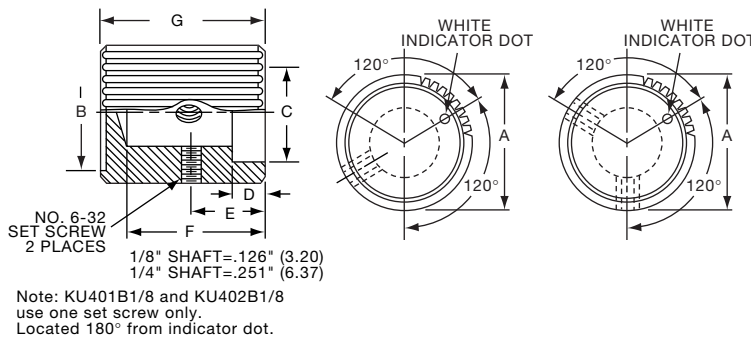

KT SERIES

Tyco		Square Serration with Indicator Line							
Electronics	Alcoswitch	Color	A	B	C	D	E	F	G
1-1437623-2	KT500A1/4	Natural	.500(12.7)	.430(10.9)	.375(9.53)	.430(10.9)	.280(7.11)	.510(13.0)	.630(16.0)
1-1437623-4	KT500B1/8	Black	.500(12.7)	.430(10.9)	.375(9.53)	.430(10.9)	.280(7.11)	.510(13.0)	.630(16.0)
1-1437623-3	KT500B1/4	Black	.500(12.7)	.430(10.9)	.375(9.53)	.430(10.9)	.280(7.11)	.510(13.0)	.630(16.0)
1-1437623-6	KT700A1/4	Natural	.740(18.8)	.650(16.5)	.590(15.0)	.650(16.5)	.280(7.11)	.510(13.0)	.630(16.0)
1-1437623-7	KT700B1/4	Black	.740(18.8)	.650(16.5)	.590(15.0)	.650(16.5)	.280(7.11)	.510(13.0)	.630(16.0)
1-1437623-8	KT900A1/4	Natural	.940(23.9)	.816(20.7)	.710(18.0)	.816(20.7)	.280(7.11)	.510(13.0)	.630(16.0)
1-1437623-9	KT900B1/4	Black	.940(23.9)	.816(20.7)	.710(18.0)	.816(20.7)	.280(7.11)	.510(13.0)	.630(16.0)