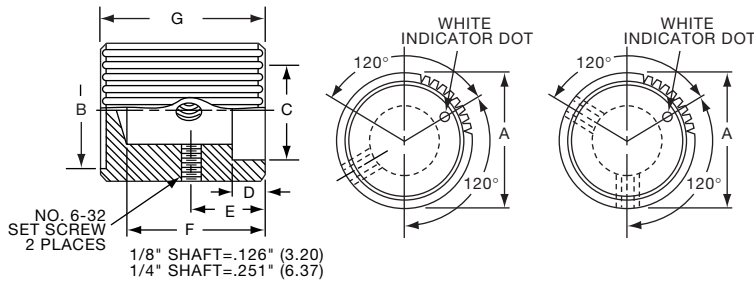

**Knobs, Machined Aluminum**

**KT SERIES**

KT500A1/4

KT700A1/4

Tyco		Square Serration with Indicator Line							
Electronics	Alcoswitch	Color	A	B	C	D	E	F	G
1-1437623-2	KT500A1/4	Natural	.500(12.7)	.430(10.9)	.375(9.53)	.430(10.9)	.280(7.11)	.510(13.0)	.630(16.0)
1-1437623-4	KT500B1/8	Black	.500(12.7)	.430(10.9)	.375(9.53)	.430(10.9)	.280(7.11)	.510(13.0)	.630(16.0)
1-1437623-3	KT500B1/4	Black	.500(12.7)	.430(10.9)	.375(9.53)	.430(10.9)	.280(7.11)	.510(13.0)	.630(16.0)
1-1437623-6	KT700A1/4	Natural	.740(18.8)	.650(16.5)	.590(15.0)	.650(16.5)	.280(7.11)	.510(13.0)	.630(16.0)
1-1437623-7	KT700B1/4	Black	.740(18.8)	.650(16.5)	.590(15.0)	.650(16.5)	.280(7.11)	.510(13.0)	.630(16.0)
1-1437623-8	KT900A1/4	Natural	.940(23.9)	.816(20.7)	.710(18.0)	.816(20.7)	.280(7.11)	.510(13.0)	.630(16.0)
1-1437623-9	KT900B1/4	Black	.940(23.9)	.816(20.7)	.710(18.0)	.816(20.7)	.280(7.11)	.510(13.0)	.630(16.0)

**KU SERIES**

Note: KU401B1/8 and KU402B1/8 use one set screw only. Located 180° from indicator dot.

KU402B1/8

Tyco		Serrated Diamond Trim Cut with Dot Indicator							
Electronics	Alcoswitch	Color	A	B	C	D	E	F	G
2-1437623-1	KU401B1/8	Black	.374(9.50)	.283(7.19)	.276(7.01)	.098(2.49)	.177(4.50)	.236(5.99)	.299(7.60)
2-1437623-2	KU402B1/8	Black	.374(9.50)	.283(7.19)	.276(7.01)	.098(2.49)	.197(5.00)	.354(8.99)	.449(11.40)
2-1437623-3	KU500B1/8	Black	.500(12.7)	.409(10.4)	.374(9.50)	.118(3.00)	.276(7.01)	.512(13.0)	.598(15.2)
	KU500B1/4	Black	.500(12.7)	.409(10.4)	.374(9.50)	.118(3.00)	.276(7.01)	.512(13.0)	.598(15.2)
2-1437623-4	KU700B1/4	Black	.740(18.8)	.650(16.5)	.591(15.0)	.118(3.00)	.276(7.01)	.512(13.0)	.598(15.2)