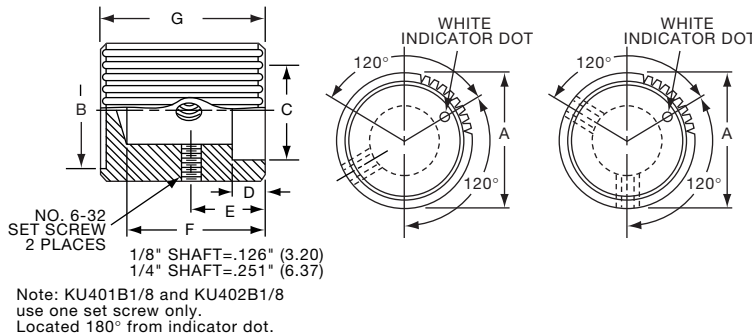

KS900B1/4

**K Series**

K10

**Knobs, Machined Aluminum**

**KT SERIES**

KT500A1/4

KT700A1/4

Tyco		Square Serration with Indicator Line							
Electronics	Alcoswitch	Color	A	B	C	D	E	F	G
1-1437623-2	KT500A1/4	Natural	.500(12.7)	.430(10.9)	.375(9.53)	.430(10.9)	.280(7.11)	.510(13.0)	.630(16.0)
1-1437623-4	KT500B1/8	Black	.500(12.7)	.430(10.9)	.375(9.53)	.430(10.9)	.280(7.11)	.510(13.0)	.630(16.0)
1-1437623-3	KT500B1/4	Black	.500(12.7)	.430(10.9)	.375(9.53)	.430(10.9)	.280(7.11)	.510(13.0)	.630(16.0)
1-1437623-6	KT700A1/4	Natural	.740(18.8)	.650(16.5)	.590(15.0)	.650(16.5)	.280(7.11)	.510(13.0)	.630(16.0)
1-1437623-7	KT700B1/4	Black	.740(18.8)	.650(16.5)	.590(15.0)	.650(16.5)	.280(7.11)	.510(13.0)	.630(16.0)
1-1437623-8	KT900A1/4	Natural	.940(23.9)	.816(20.7)	.710(18.0)	.816(20.7)	.280(7.11)	.510(13.0)	.630(16.0)
1-1437623-9	KT900B1/4	Black	.940(23.9)	.816(20.7)	.710(18.0)	.816(20.7)	.280(7.11)	.510(13.0)	.630(16.0)