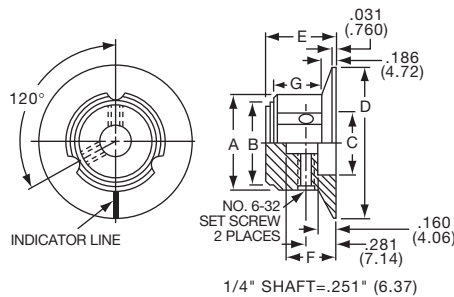

Tyco		3 Flute Design with Aluminum Skirt and Indicator Line							
Electronics	Alcoswitch	Color	A	B	C	D	E	F	G
1437623-3	KS500A1/8	Natural	.500(12.7)	.430(10.9)	.360(9.14)	.750(19.1)	.620(15.8)	.510(13.0)	.430(10.9)
1437623-2	KS500A1/4	Natural	.500(12.7)	.430(10.9)	.360(9.14)	.750(19.1)	.620(15.8)	.510(13.0)	.430(10.9)
1437623-5	KS500B1/8	Black	.500(12.7)	.430(10.9)	.360(9.14)	.750(19.1)	.620(15.8)	.510(13.0)	.430(10.9)
1437623-4	KS500B1/4	Black	.500(12.7)	.430(10.9)	.360(9.14)	.750(19.1)	.620(15.8)	.510(13.0)	.430(10.9)
1437623-6	KS700A1/4	Natural	.750(19.0)	.650(16.5)	.590(14.9)	1.12(28.4)	.620(15.8)	.510(13.0)	.430(10.9)
1437623-7	KS700B1/4	Black	.750(19.0)	.650(16.5)	.590(14.9)	1.12(28.4)	.620(15.8)	.510(13.0)	.430(10.9)
1437623-8	KS900A1/4	Natural	.940(23.9)	.820(20.8)	.710(18.0)	1.40(35.6)	.620(15.8)	.510(13.0)	.430(10.9)
1437623-9	KS900B1/4	Black	.940(23.9)	.820(20.8)	.710(18.0)	1.40(35.6)	.620(15.8)	.510(13.0)	.430(10.9)

K Series

K10

Catalog 1308390
Issued 9-04

www.tycoelectronics.com

Dimensions are in inches and millimeters unless otherwise specified. Values in parentheses or brackets are metric equivalents.

Dimensions are shown for reference purposes only. Specifications subject to change.

USA: 1-800-522-6752
Canada: 1-905-470-4425
Mexico: 01-800-733-8926
C. America: 52-55-5-729-0425

South America: 55-11-3611-1514
Hong Kong: 852-2735-1628
Japan: 81-44-844-8013
UK: 44-141-810-8967