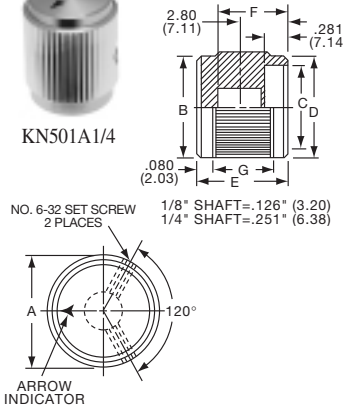

KN SERIES

Tyco Straight Knurl with Arrowhead Indicator								
Electronics	Alcoswitch	Color	A	B	C	D	E	G
5-1437622-1	KN501A1/8	Natural	.500(12.7)	.445(11.3)	.374(9.50)	.445(11.3)	.625(15.9)	.512(13.0)
5-1437622-0	KN501A1/4	Natural	.500(12.7)	.445(11.3)	.374(9.50)	.445(11.3)	.625(15.9)	.512(13.0)
5-1437622-3	KN501B1/8	Black	.500(12.7)	.445(11.3)	.374(9.50)	.445(11.3)	.625(15.9)	.512(13.0)
5-1437622-2	KN501B1/4	Black	.500(12.7)	.445(11.3)	.374(9.50)	.445(11.3)	.625(15.9)	.512(13.0)
6-1437622-2	KN701A1/4	Natural	.750(19.1)	.695(17.7)	.590(15.0)	.695(17.7)	.625(15.9)	.512(13.0)
6-1437622-3	KN701B1/4	Black	.750(19.1)	.695(17.7)	.590(15.0)	.695(17.7)	.625(15.9)	.512(13.0)
Two Toned			Body-Top					
5-1437622-5	KN501BA1/8	Blk. - Ntl.	.500(12.7)	.445(11.3)	.374(9.50)	.445(11.3)	.625(15.9)	.512(13.0)
5-1437622-4	KN501BA1/4	Blk. - Ntl.	.500(12.7)	.445(11.3)	.374(9.50)	.445(11.3)	.625(15.9)	.512(13.0)
6-1437622-5	KN701BA1/8	Blk. - Ntl.	.750(19.1)	.695(17.7)	.590(15.0)	.695(17.7)	.625(15.9)	.512(13.0)
6-1437622-4	KN701BA1/4	Blk. - Ntl.	.750(19.1)	.695(17.7)	.590(15.0)	.695(17.7)	.625(15.9)	.512(13.0)

KN SERIES