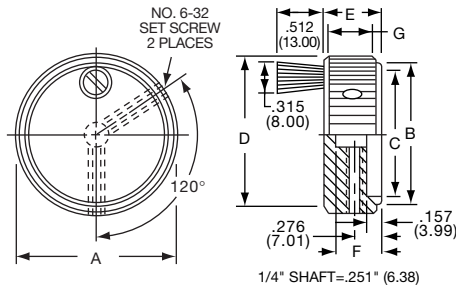

Straight Knurl with "Crank" Spinner									
Tyco Electronics	Alcoswitch	Color Body-Top/Spin	A	B	C	D	E	F	G
4-1437622-1	KN1755AS1/4	Natural	1.76(44.7)	1.56(39.5)	.138(35.0)	1.65(41.8)	.630(16.0)	.512(13.0)	.492(12.5)
	KN1755BS1/4	Black	1.76(44.7)	1.56(39.5)	.138(35.0)	1.65(41.8)	.630(16.0)	.512(13.0)	.492(12.5)
3-1437622-9	KN1755ABS1/4	Ntl.-Blk./Blk.	1.76(44.7)	1.56(39.5)	1.38(35.0)	1.65(41.8)	.630(16.0)	.512(13.0)	.492(12.5)
4-1437622-0	KN1755BAS1/4	Blk.-Ntl. Blk.	1.76(44.7)	1.56(39.5)	1.38(35.0)	1.65(41.8)	.630(16.0)	.512(13.0)	.492(12.5)