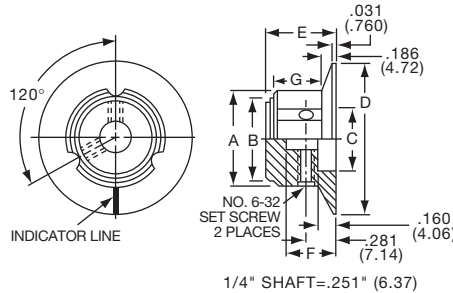

Tyco		3 Flute Design with Aluminum Skirt and Indicator Line							
Electronics	Alcoswitch	Color	A	B	C	D	E	F	G
1437623-3	KS500A1/8	Natural	.500(12.7)	.430(10.9)	.360(9.14)	.750(19.1)	.620(15.8)	.510(13.0)	.430(10.9)
1437623-2	KS500A1/4	Natural	.500(12.7)	.430(10.9)	.360(9.14)	.750(19.1)	.620(15.8)	.510(13.0)	.430(10.9)
1437623-5	KS500B1/8	Black	.500(12.7)	.430(10.9)	.360(9.14)	.750(19.1)	.620(15.8)	.510(13.0)	.430(10.9)
1437623-4	KS500B1/4	Black	.500(12.7)	.430(10.9)	.360(9.14)	.750(19.1)	.620(15.8)	.510(13.0)	.430(10.9)
1437623-6	KS700A1/4	Natural	.750(19.0)	.650(16.5)	.590(14.9)	1.12(28.4)	.620(15.8)	.510(13.0)	.430(10.9)
1437623-7	KS700B1/4	Black	.750(19.0)	.650(16.5)	.590(14.9)	1.12(28.4)	.620(15.8)	.510(13.0)	.430(10.9)
1437623-8	KS900A1/4	Natural	.940(23.9)	.820(20.8)	.710(18.0)	1.40(35.6)	.620(15.8)	.510(13.0)	.430(10.9)
1437623-9	KS900B1/4	Black	.940(23.9)	.820(20.8)	.710(18.0)	1.40(35.6)	.620(15.8)	.510(13.0)	.430(10.9)

K

K Series

K10