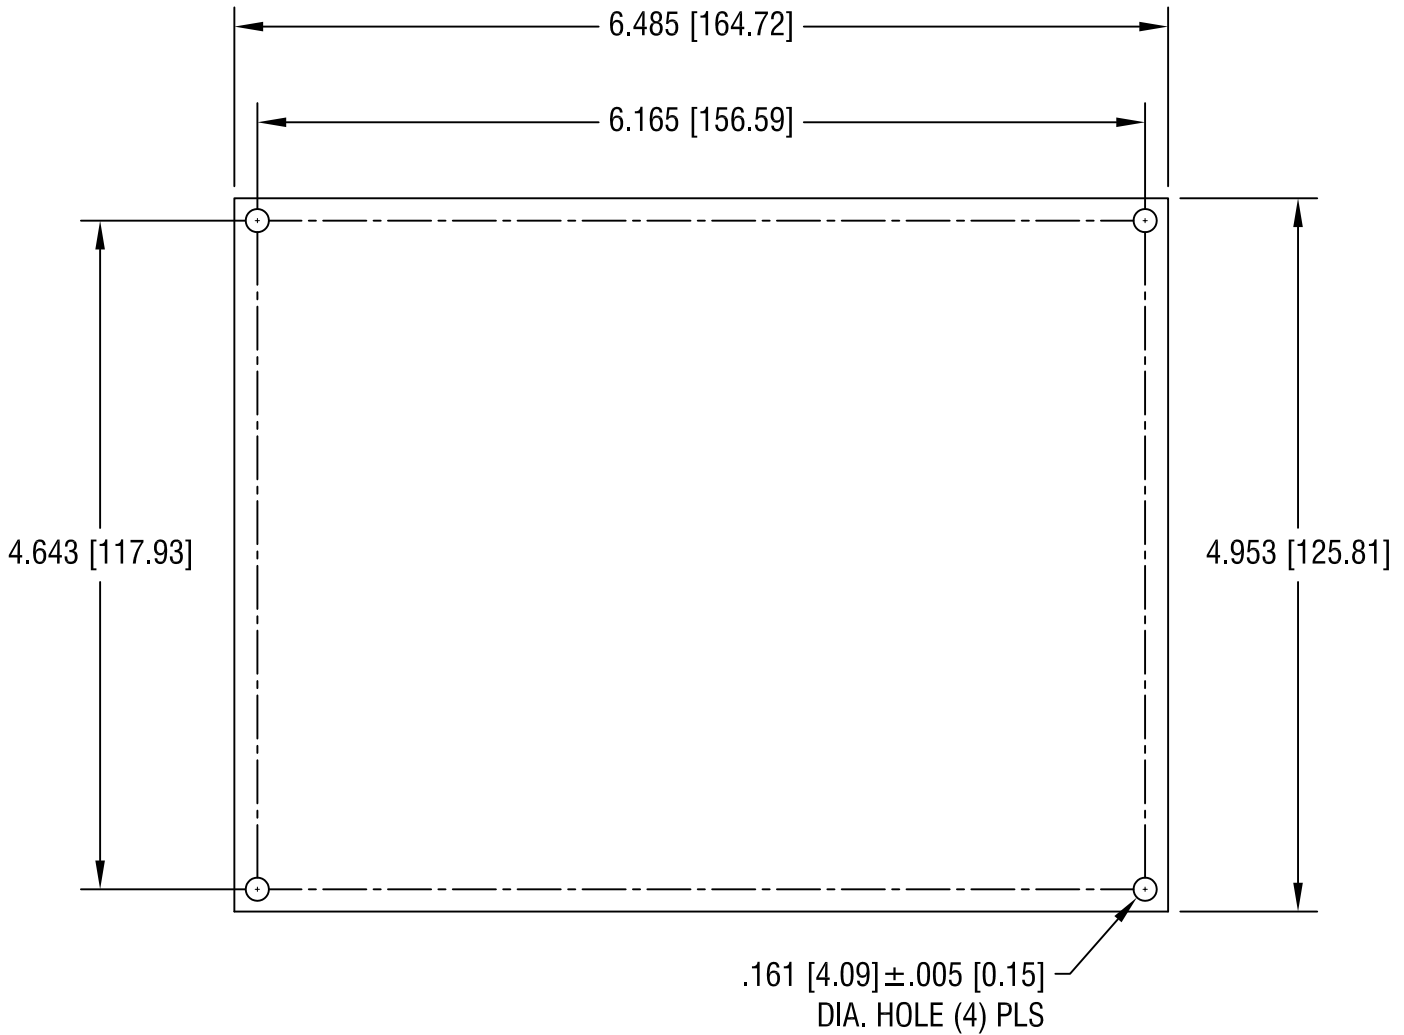

8.27.07	CHANGE AS PER ECN 07-050	B
10.20.04	CHANGE AS PER ECN 04-135	A
DATE	DESCRIPTION	REV.

KEYSTONE ELECTRONICS CORP.			
ASTORIA, N.Y. 11105-2017			
PART NAME			
PANEL			
MATERIAL			
.062 [1.57] TH'K ALUMINUM			
FINISH		DRN BY	DATE
-		BOONE	2.19.98
		APP'D	SCALE
		LN	.75X
TOLERANCES	INCH [MM]	CODE	DWG NO.
DECIMAL	$\pm .010$ [± 0.25]	C	2047
ANGULAR	$\pm 1^\circ$		
UNLESS OTHERWISE SPECIFIED			