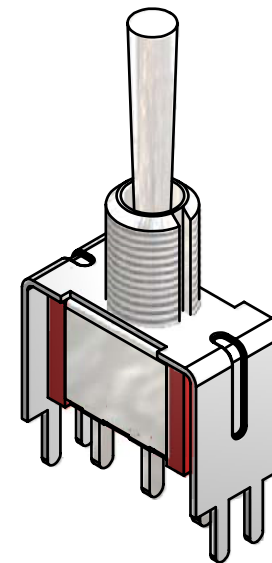

P.C. MOUNTING

SWITCH FUNCTION		
POS. 1	POS. 2	POS. 3
(ON)	OFF	(ON)
2-3	OPEN	2-1

(ON)=MOMENTARY

NOTE:

1. ALL DIMENSIONS IN MM [INCH]
2. GENERAL TOLERANCE: X.X=±0.4
X.XX=±0.25
3. TERMINAL NUMBERS FOR REF ONLY
- ▲4. PLATING MATERIAL: GOLD
5. RATING: 0.4 (VA) Max. @20V Max. (AC or DC)
6. ELECTRIC LIFE: 40,000 make-and-break cycles at full load.
7. INSULATION RESISTANCE: 1,000 Mega-ohm min.
8. DIELECTRIC STRENGTH: 1,000 V RMS @sea level.
9. OPERATING TEMP.: -30°C to 85°C
10. ▲ DENOTES CRITICAL PARAMETER.
11. HARDWARE TO BE SHIPPED BULK
T100011-LOCKWASHER- QTY 1
T100015-LOCKRING- QTY 1
T100000- HEXNUT- QTY 2
12. 2002/95/EC (ROHS) COMPLIANT

ISOMETRIC

E-SWITCH®

TITLE 100SP4T3B1VS2REH				
SCALE 2:1	DATE 9/27/2006	DR TN	DWG ST114085	REV A

A	16493	RELEASED FOR PRODUCTION	9/27/2006	TN
REV	PCR NO	DESCRIPTION	DATE	BY

THE INFORMATION CONTAINED IN THIS DOCUMENT IS PROPRIETARY TO E-SWITCH AND IS NOT TO BE COPIED OR TRANSFERRED