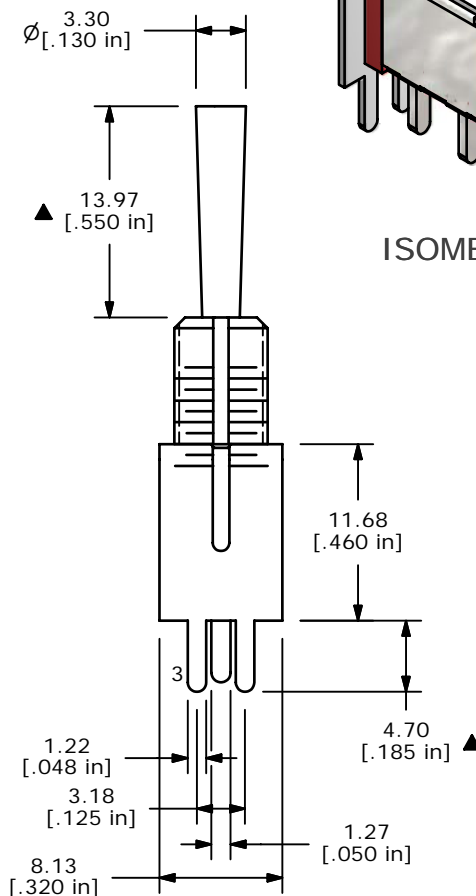

P.C. MOUNTING

SWITCH FUNCTION		
POS. 1	POS. 2	POS. 3
(ON)	OFF	(ON)
2-3	OPEN	2-1

(ON)=MOMENTARY

NOTE:

1. ALL DIMENSIONS IN MM [INCH]
2. GENERAL TOLERANCE: X.X=±0.4
X.XX=±0.25
3. TERMINAL NUMBERS FOR REF ONLY
- ▲4. PLATING MATERIAL: GOLD
5. RATING: 0.4 (VA) Max. @20V Max. (AC or DC)
6. ELECTRIC LIFE: 40,000 make-and-break cycles at full load.
7. INSULATION RESISTANCE: 1,000 Mega-ohm min.
8. DIELECTRIC STRENGTH: 1,000 V RMS @sea level.
9. OPERATING TEMP.: -30°C to 85°C
10. ▲ DENOTES CRITICAL PARAMETER.
11. HARDWARE TO BE SHIPPED BULK
T100011-LOCKWASHER- QTY 1
T100015-LOCKRING- QTY 1
T100000- HEXNUT- QTY 2
12. 2002/95/EC (ROHS) COMPLIANT

ISOMETRIC

E-SWITCH®

TITLE 100SP4T3B1VS2REH				
SCALE 2:1	DATE 9/27/2006	DR TN	DWG ST114085	REV A

A	16493	RELEASED FOR PRODUCTION	9/27/2006	TN
REV	PCR NO	DESCRIPTION	DATE	BY

THE INFORMATION CONTAINED IN THIS DOCUMENT IS PROPRIETARY TO E-SWITCH AND IS NOT TO BE COPIED OR TRANSFERRED