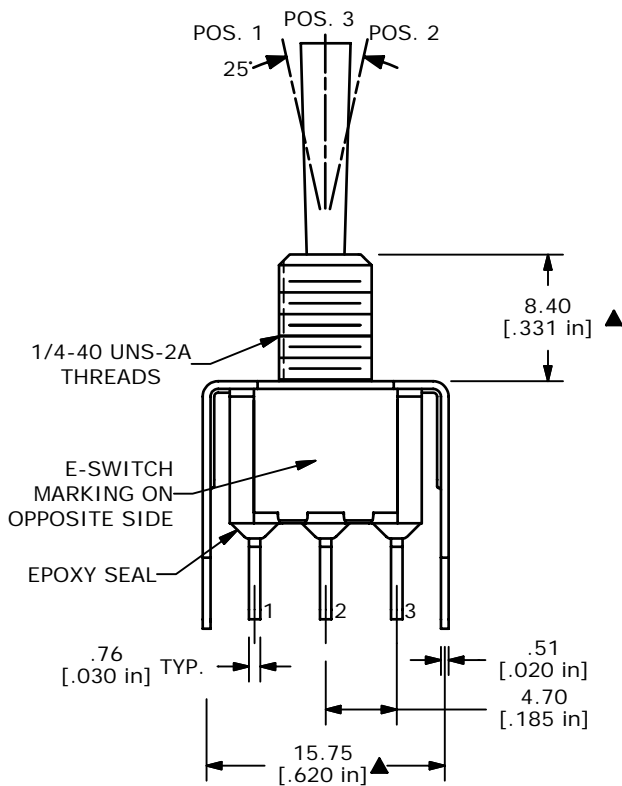

P.C. MOUNTING

SWITCH FUNCTION		
POS. 1	POS. 2	POS. 3
(ON)	OFF	(ON)
2-3	OPEN	2-1

(ON)=MOMENTARY

NOTE:

1. ALL DIMENSIONS IN MM [INCH]
2. GENERAL TOLERANCE: X.X=±0.4
X.XX=±0.25
3. TERMINAL NUMBERS FOR REF ONLY
- ▲4. PLATING MATERIAL: GOLD
5. RATING: 0.4 (VA) Max. @20V Max. (AC or DC)
6. ELECTRIC LIFE: 40,000 make-and-break cycles at full load.
7. INSULATION RESISTANCE: 1,000 Mega-ohm min.
8. DIELECTRIC STRENGTH: 1,000 V RMS @sea level.
9. OPERATING TEMP.: -30°C to 85°C
10. ▲ DENOTES CRITICAL PARAMETER.
11. HARDWARE TO BE SHIPPED BULK
T100011-LOCKWASHER- QTY 1
T100015-LOCKRING- QTY 1
T100000- HEXNUT- QTY 2
12. 2002/95/EC (ROHS) COMPLIANT

ISOMETRIC

E-SWITCH®

TITLE 100SP4T3B1VS2REH				
SCALE 2:1	DATE 9/27/2006	DR TN	DWG ST114085	REV A

A	16493	RELEASED FOR PRODUCTION	9/27/2006	TN
REV	PCR NO	DESCRIPTION	DATE	BY

THE INFORMATION CONTAINED IN THIS DOCUMENT IS PROPRIETARY TO E-SWITCH AND IS NOT TO BE COPIED OR TRANSFERRED