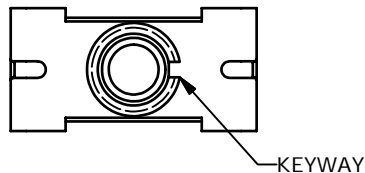

P.C. MOUNTING

SWITCH FUNCTION		
POS. 1	POS. 2	POS. 3
(ON)	OFF	(ON)
2-3	OPEN	2-1

(ON)=MOMENTARY

NOTE:

1. ALL DIMENSIONS IN MM [INCH]
2. GENERAL TOLERANCE: X.X=±0.4
X.XX=±0.25
3. TERMINAL NUMBERS FOR REF ONLY
- ▲4. PLATING MATERIAL: GOLD
5. RATING: 0.4 (VA) Max. @20V Max. (AC or DC)
6. ELECTRIC LIFE: 40,000 make-and-break cycles at full load.
7. INSULATION RESISTANCE: 1,000 Mega-ohm min.
8. DIELECTRIC STRENGTH: 1,000 V RMS @sea level.
9. OPERATING TEMP.: -30°C to 85°C
10. ▲ DENOTES CRITICAL PARAMETER.
11. HARDWARE TO BE SHIPPED BULK
T100011-LOCKWASHER- QTY 1
T100015-LOCKRING- QTY 1
T100000- HEXNUT- QTY 2
12. 2002/95/EC (ROHS) COMPLIANT

ISOMETRIC

E-SWITCH®

TITLE 100SP4T3B1VS2REH				
SCALE 2:1	DATE 9/27/2006	DR TN	DWG ST114085	REV A

A	16493	RELEASED FOR PRODUCTION	9/27/2006	TN
REV	PCR NO	DESCRIPTION	DATE	BY

THE INFORMATION CONTAINED IN THIS DOCUMENT IS PROPRIETARY TO E-SWITCH AND IS NOT TO BE COPIED OR TRANSFERRED