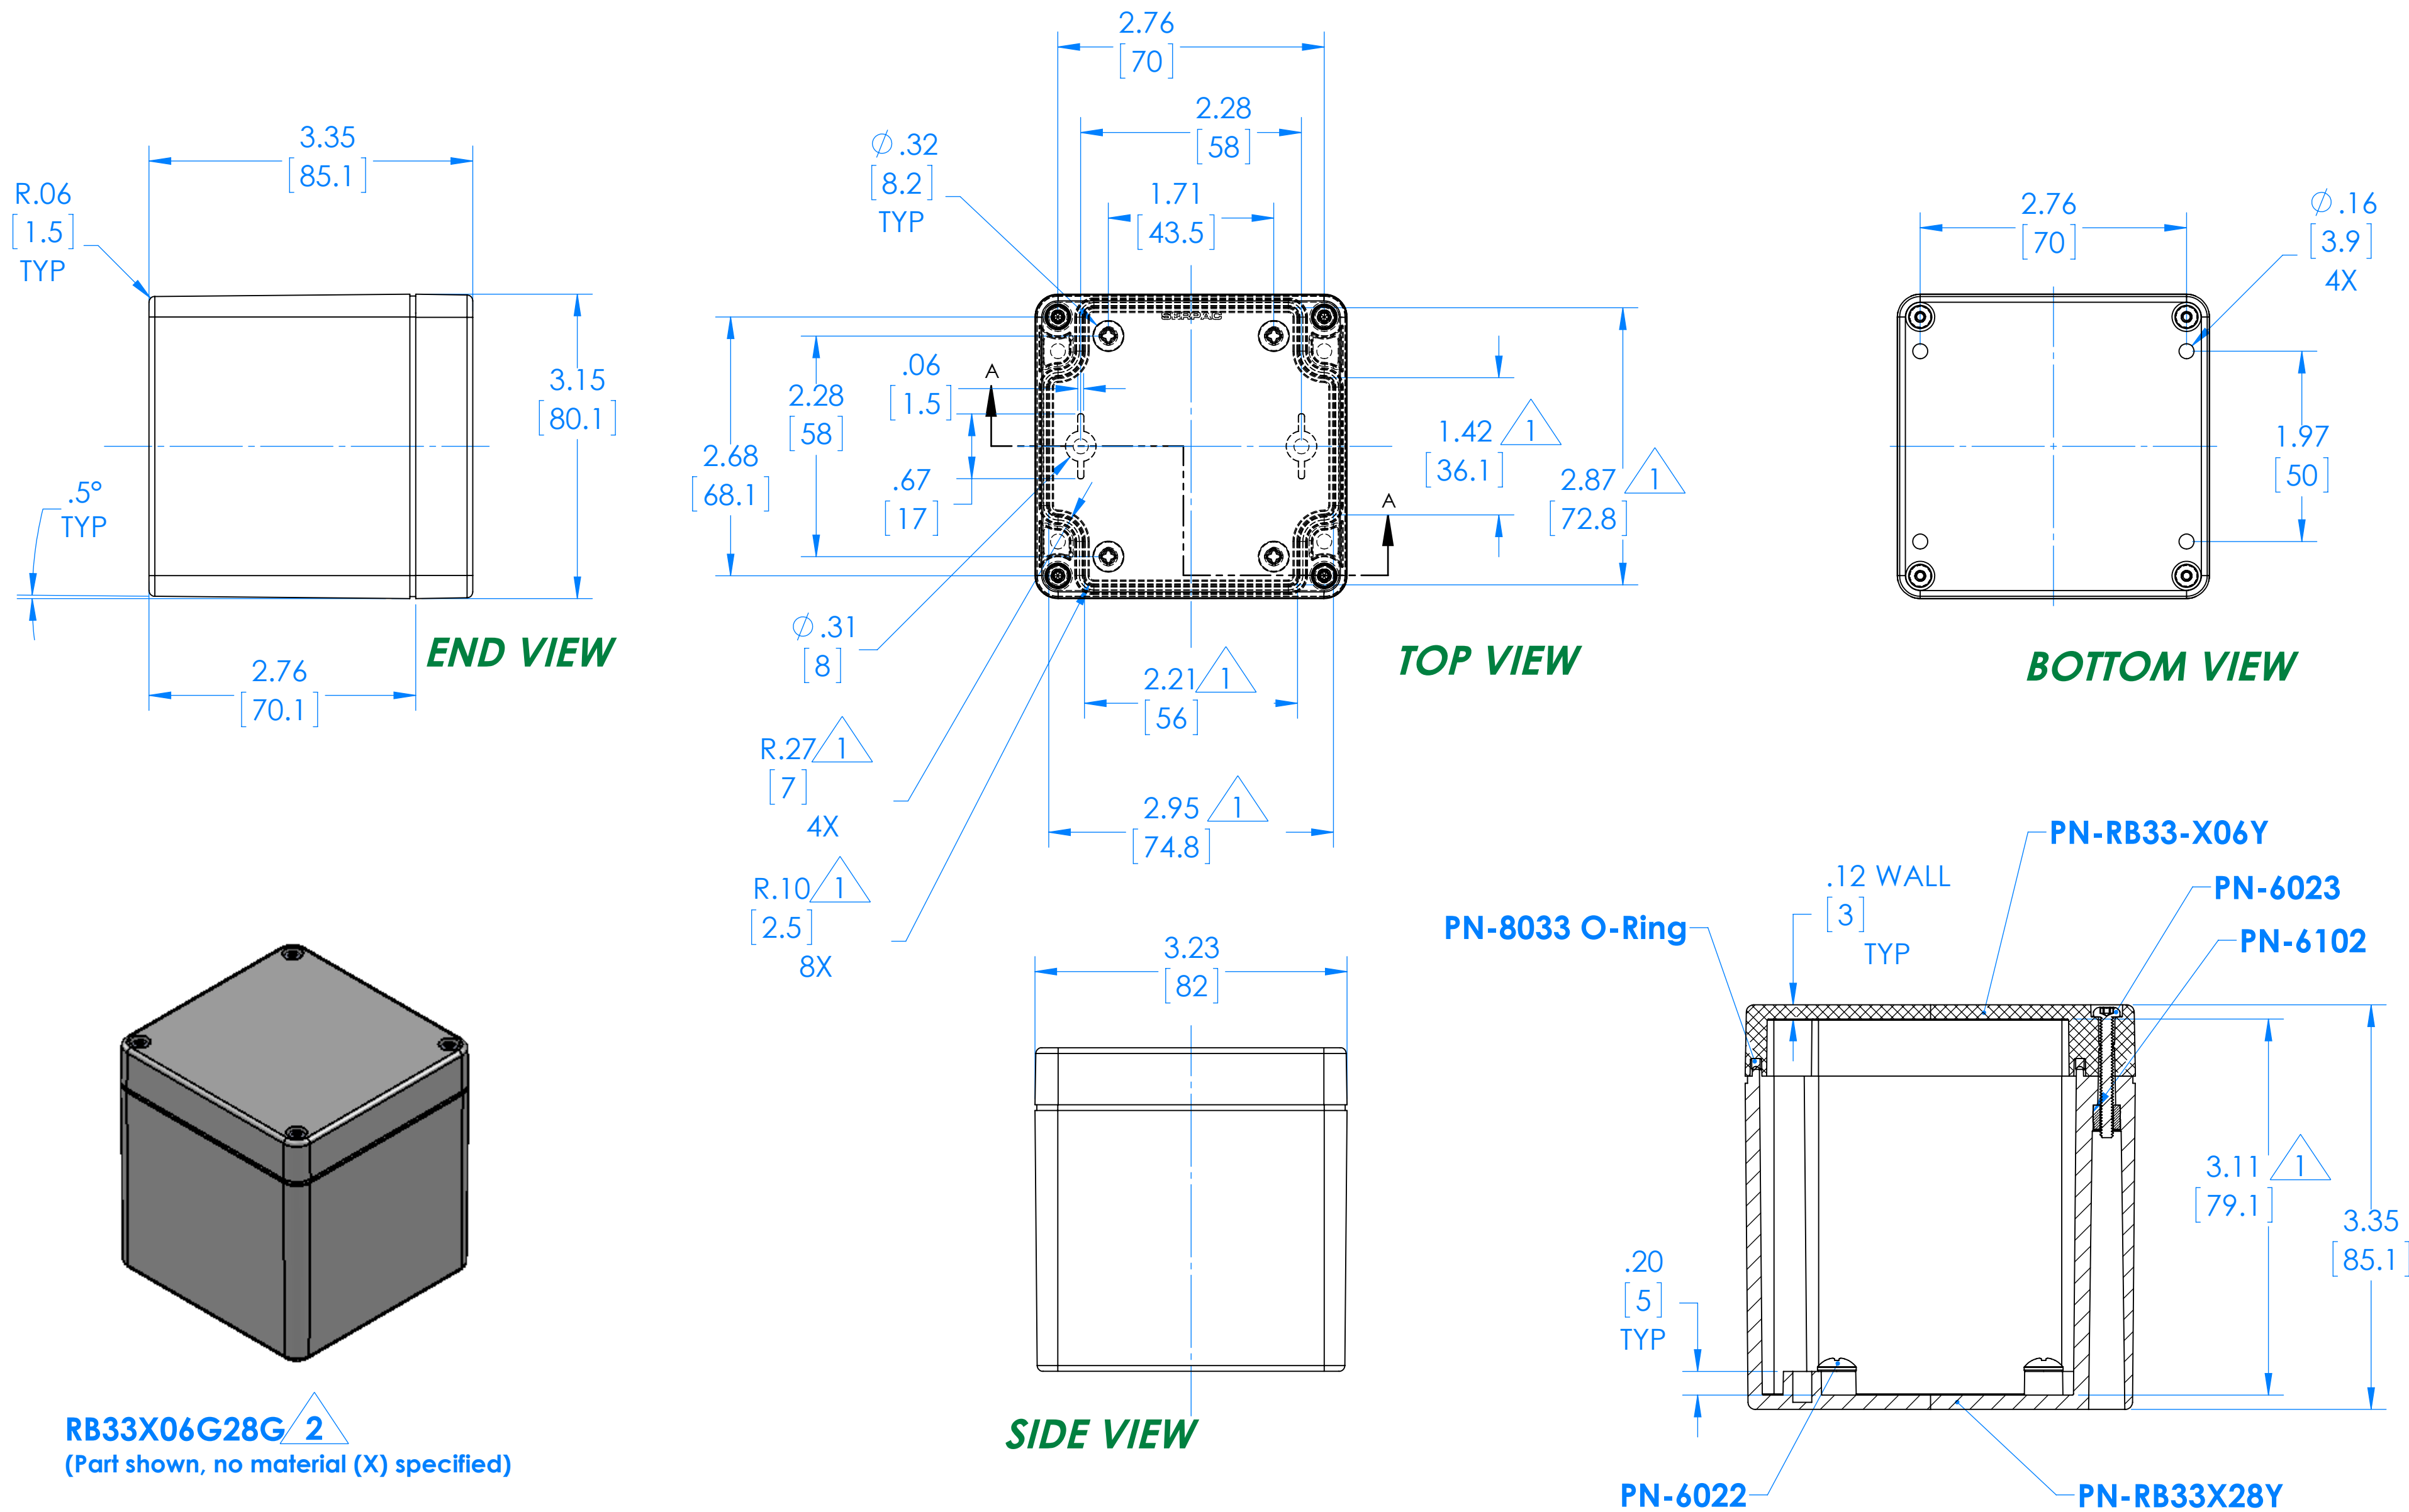

# SERPAC RB33X06Y28Y 2

Electronic Enclosures

**RB33X06G28G 2**  
 (Part shown, no material (X) specified)

PN	Description
RB33-X06Y	(1) RB33-X06Y, Top
RB33X28Y	(1) RB33X28Y, Bottom
8033	(1) RB33 O-Ring
6023	(4) #4-40 Torx 10 Hd Screw
6022	(4) #10 High/Low Pan Hd x 1/4"
6102	(4) #4-40 Threaded Insert

1 = INTERIOR DIMENSIONS (@ BOTTOM)  
2 = STANDARD COLORS (Y) ARE: BLACK (B), CLEAR (C) AND GRAY (G)  
 TOPS AND BOTTOMS ALL POSSIBLE COMBINATIONS AVAILABLE  
 STANDARD MATERIALS (X) ARE: POLYCARBONATE (P) AND ABS (A)

-Watertight enclosure meets or exceed Nema 4 and or IP67.

DIMENSIONS in Inch [mm]