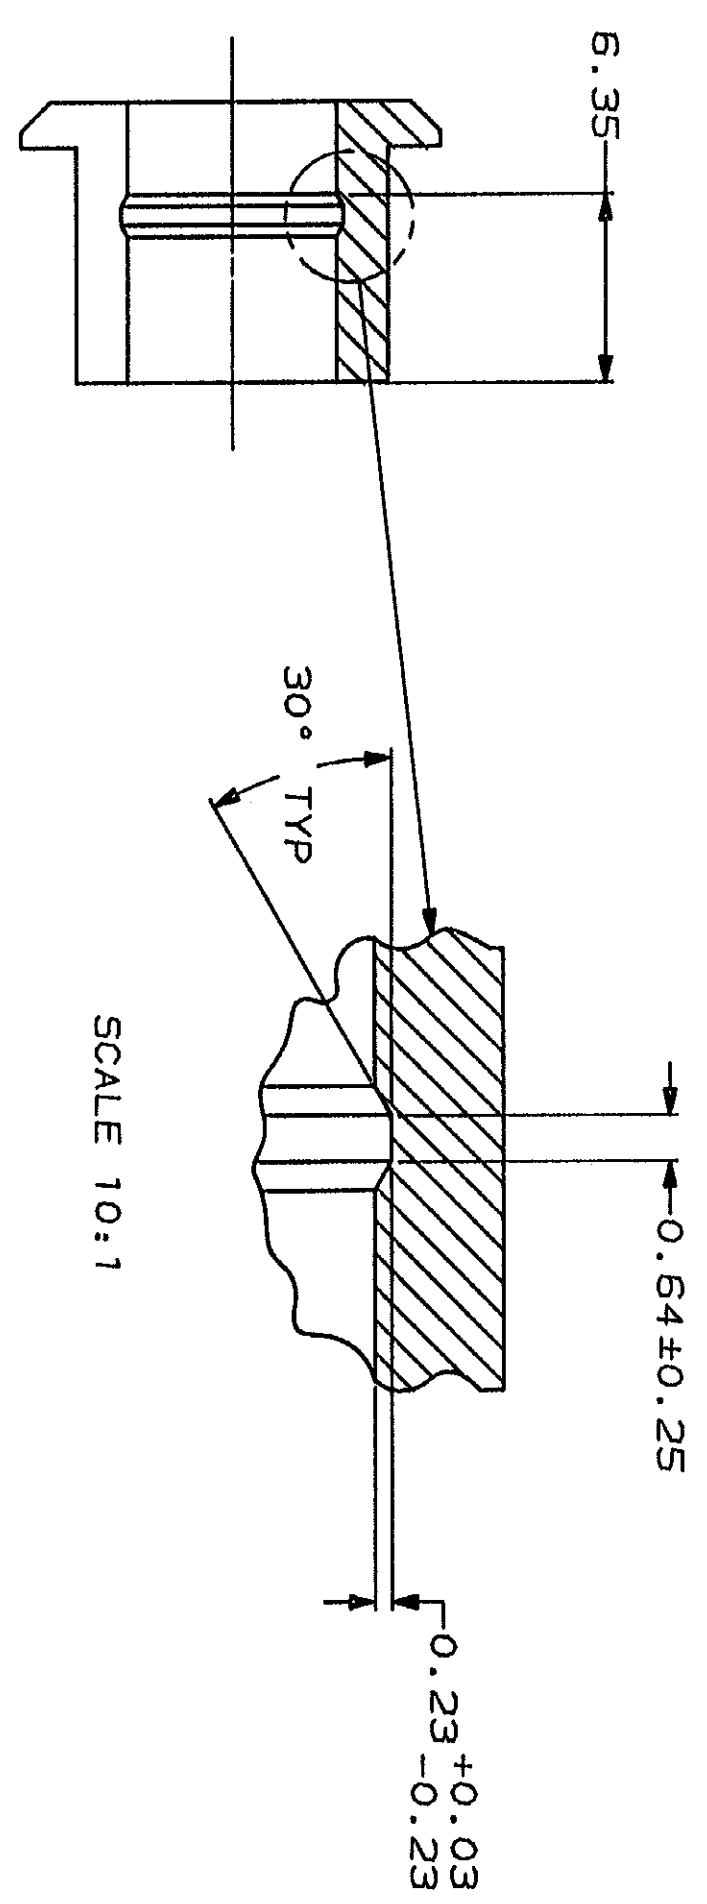

LOC	DIST	REV	ZONE	LTR	DESCRIPTION	DATE	APPD
CM	53	P			REDWN AND REV PER ECN CM-2599	12-6-89	KU
		V					RS

1. USE WITH STRAIN RELIEF 350374.  
 ▲ MOLDING COMPOUND PVC, FLEXIBLE, 55/75 DUREOMETER (B SCALE), BLACK.

3-DIMENSIONAL MODEL  
 NTS

SECTION A-A  
 OPTIONAL CONSTRUCTION

MM	IN	MM	IN	MM	IN
0.38	.015	7.14	.281	-	-
0.25	.010	6.35	.250	-	-
0.23	.009	1.57	.062	14.27	.562
0.13	.005	1.02	.040	10.67	.420
0.03	.001	0.64	.025	9.53	.375

CONVERSION TABLE

**METRIC**

DO NOT SCALE PRINT.  
 UNLESS SPECIFIED  
 DIMENSIONS IN MM (INCHES)  
 TOLERANCES ON:  
 2 PLC DEC ± 0.13  
 3 PLC DEC ± 1.0°  
 ANGLES  
 MATERIAL

DR: *[Signature]* 12-7-89  
 CHK: *[Signature]* 12-8-89  
 APPD: *[Signature]* 12-11-89  
 NAME: GROMMET, SPLIT, M.R.  
 AMP INCORPORATED  
 Harrisburg, Pa. 17105

FINISH	-	APPLICATION SPEC	SCALE	C	CAGE CODE	00779	DRAWING NO	350380
WEIGHT	-	PRODUCT SPEC	SCALE	4:1	SHEET	1 OF 1	PART NO	1-350380-1