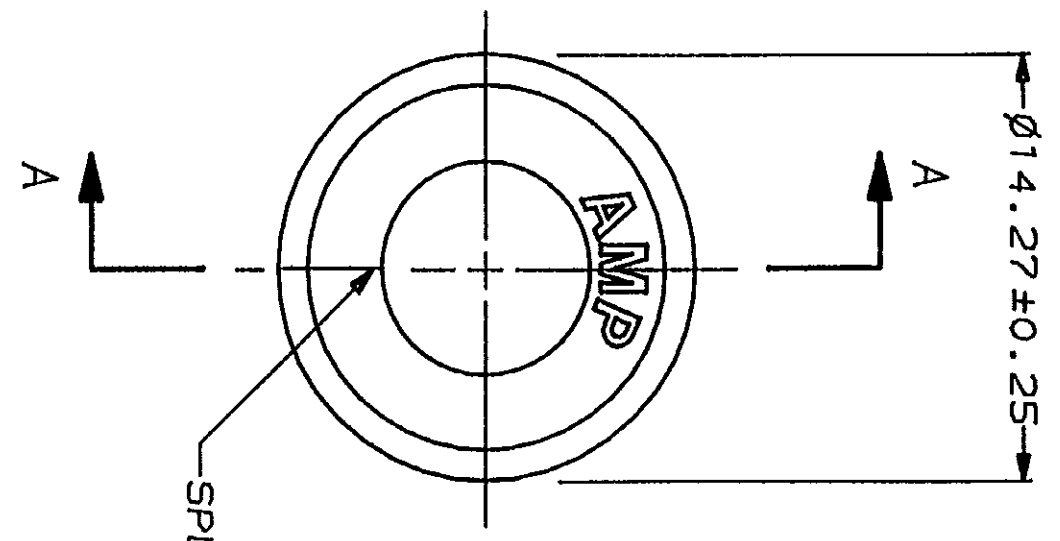

LOC	DIST	REV	ZONE	LTR	DESCRIPTION	DATE	APPD
CM	53	P			REDWN AND REV PER ECN CM-2599	12-6-89	KU
		V					RS

1. USE WITH STRAIN RELIEF 350374.  
 ▲ MOLDING COMPOUND PVC, FLEXIBLE, 55/75 DUREOMETER (B SCALE), BLACK.