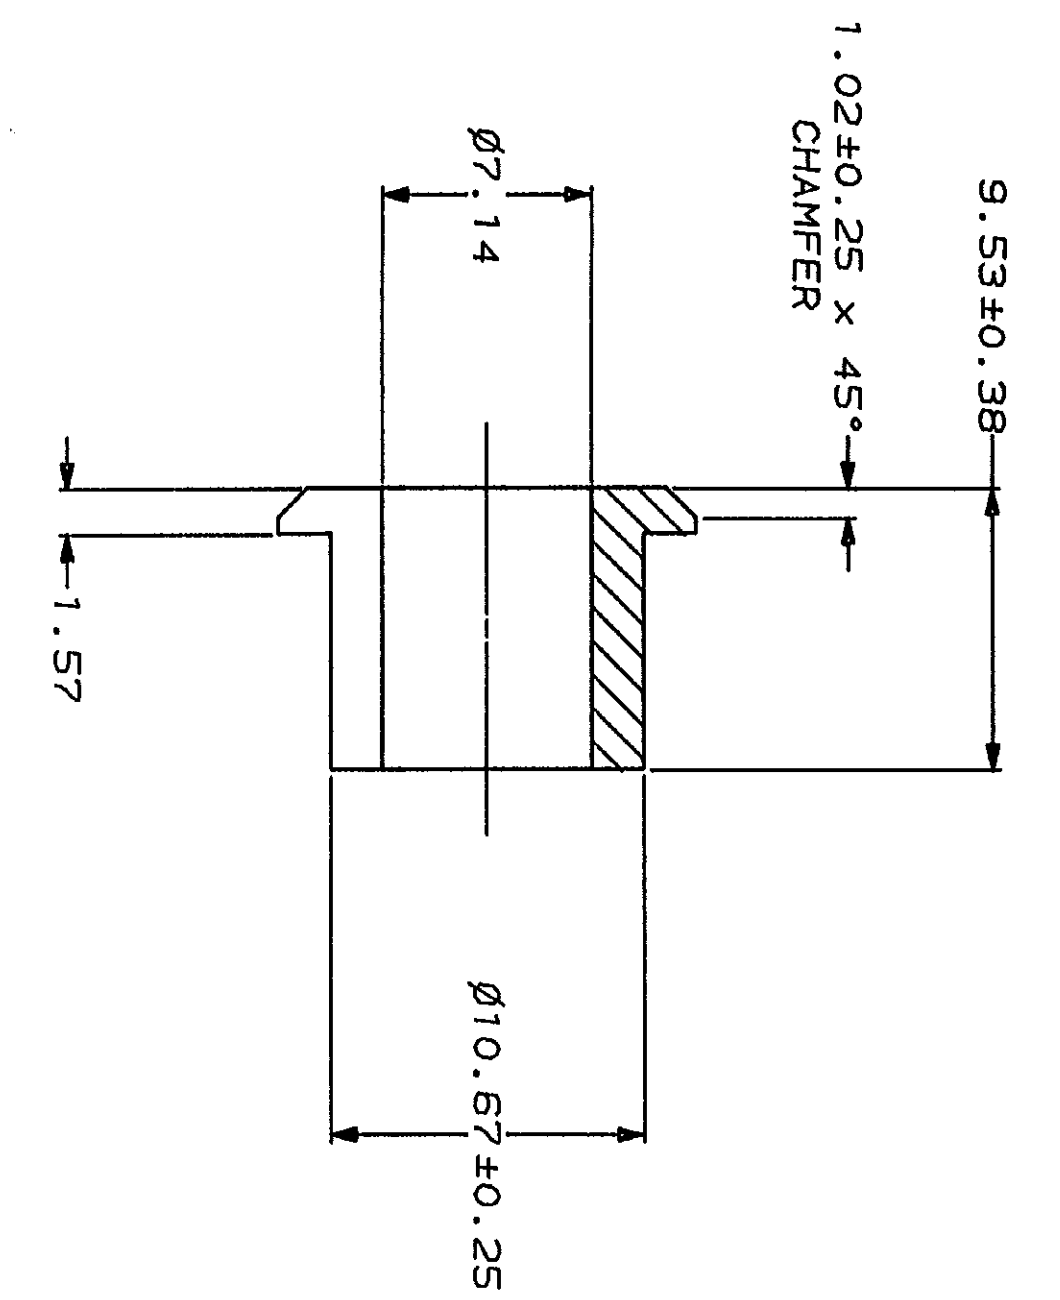

LOC	DIST	REV	ZONE	LTR	DESCRIPTION	DATE	APPD
CM	53	P			REDWN AND REV PER ECN CM-2599	12-6-89	KU
		V					RS

1. USE WITH STRAIN RELIEF 350374.  
 ▲ MOLDING COMPOUND PVC, FLEXIBLE, 55/75 DUREOMETER (B SCALE), BLACK.

CONVERSION TABLE

**METRIC**

DO NOT SCALE PRINT.  
 UNLESS SPECIFIED  
 DIMENSIONS IN MM (INCHES)  
 TOLERANCES ON:  
 2 PLC DEC ± 0.13  
 3 PLC DEC ± 1.0°  
 ANGLES  
 MATERIAL

DR: *[Signature]* 12-7-89  
 CHK: *[Signature]* 12-8-89  
 APPD: *[Signature]* 12-11-89  
 NAME: GROMMET, SPLIT, M.R.  
 AMP INCORPORATED  
 Harrisburg, Pa. 17105

FINISH	-	APPLICATION SPEC	SCALE	C	CAGE CODE	00779	DRAWING NO	350380
WEIGHT	-	PRODUCT SPEC	SCALE	4:1	SHEET	1 OF 1	PART NO	1-350380-1