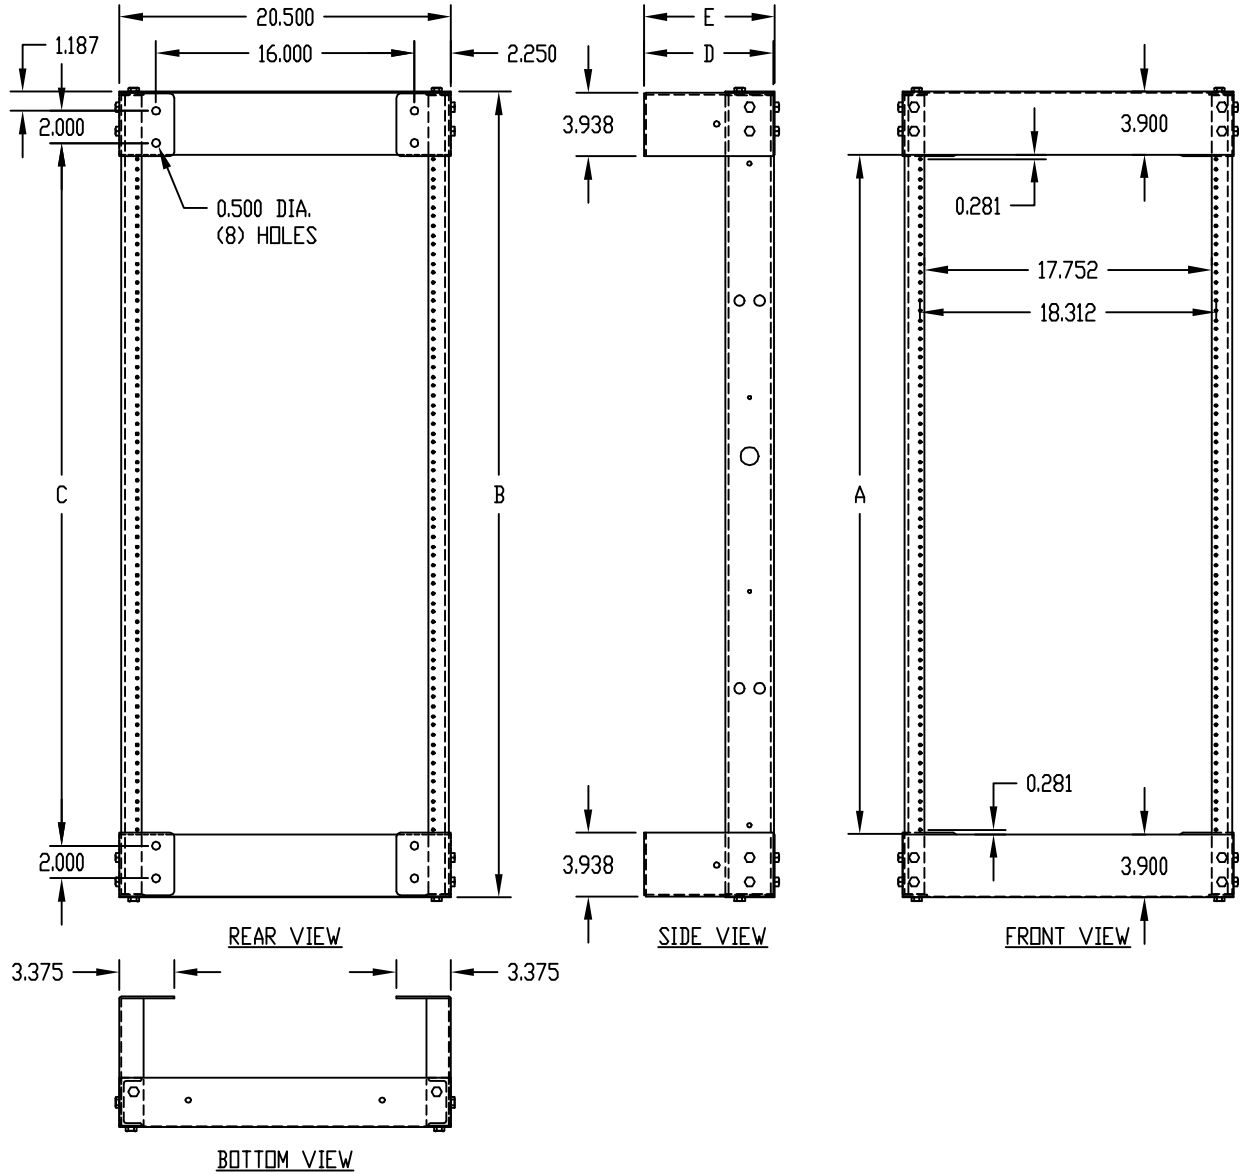

PART NAME

WALL MOUNT RELAY RACK

PART No.

WRR-2242 & WRR-2243 & WRR-2244

LOAD RATING: 400 LBS. MAX.

UNITS ARE SHIPPED UNASSEMBLED

UPRIGHTS ARE TAPPED #12-24 ON E.I.A.  
UNIVERSAL SPACING (FRONT & REAR)

MATERIAL:

UPRIGHTS \_\_\_\_\_ ALUMINUM EXTRUSION  
MOUNTING BRACKETS: \_\_\_\_\_ 12 GA. STEEL  
HORIZONTAL ANGLES \_\_\_\_\_ 16 GA. STEEL

FINISH:

UPRIGHTS \_\_\_\_\_ NATURAL  
HORIZONTAL ANGLES &  
MOUNTING BRACKETS \_\_\_\_\_ METALLIC GRAY

PART No.	A	B	C	D	E
WRR-2242	42.000	49.863	43.489	8.000	8.094
WRR-2243	42.000	49.863	43.489	12.000	12.094
WRR-2244	42.000	49.863	43.489	18.000	18.094