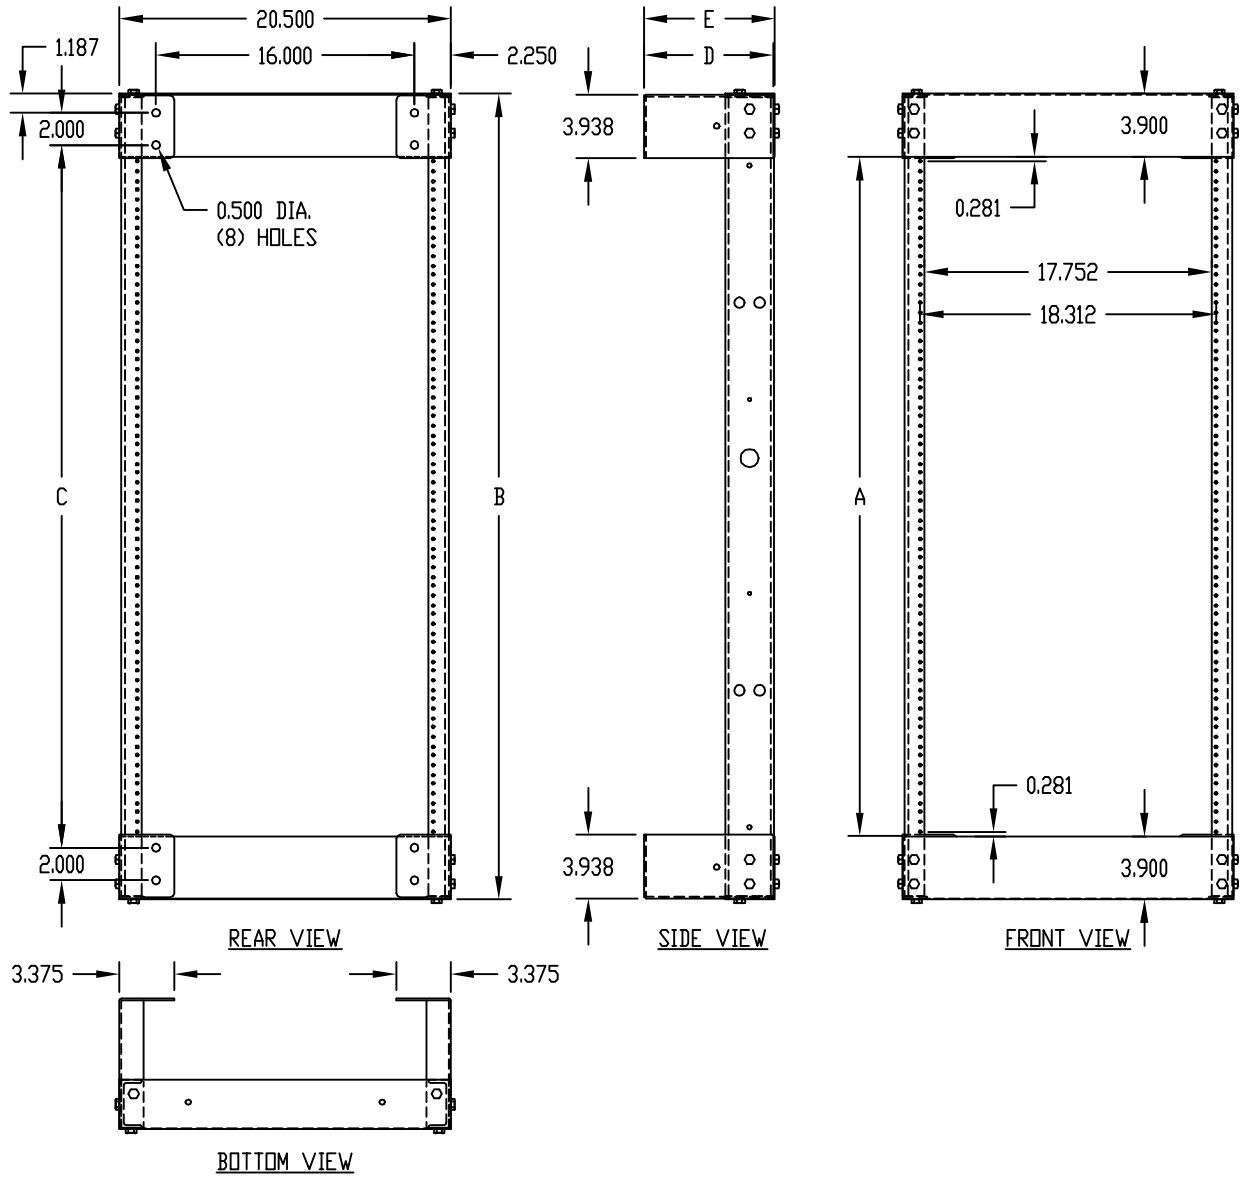

PART NAME

WALL MOUNT RELAY RACK

PART No.

WRR-2242 & WRR-2243 & WRR-2244

LOAD RATING: 400 LBS. MAX.

UNITS ARE SHIPPED UNASSEMBLED

UPRIGHTS ARE TAPPED #12-24 ON E.I.A.  
UNIVERSAL SPACING (FRONT & REAR)

**MATERIAL:**

UPRIGHTS \_\_\_\_\_ ALUMINUM EXTRUSION  
MOUNTING BRACKETS: \_\_\_\_\_ 12 GA. STEEL  
HORIZONTAL ANGLES \_\_\_\_\_ 16 GA. STEEL

**FINISH:**

UPRIGHTS \_\_\_\_\_ NATURAL  
HORIZONTAL ANGLES &  
MOUNTING BRACKETS \_\_\_\_\_ METALLIC GRAY

PART No.	A	B	C	D	E
WRR-2242	42.000	49.863	43.489	8.000	8.094
WRR-2243	42.000	49.863	43.489	12.000	12.094
WRR-2244	42.000	49.863	43.489	18.000	18.094