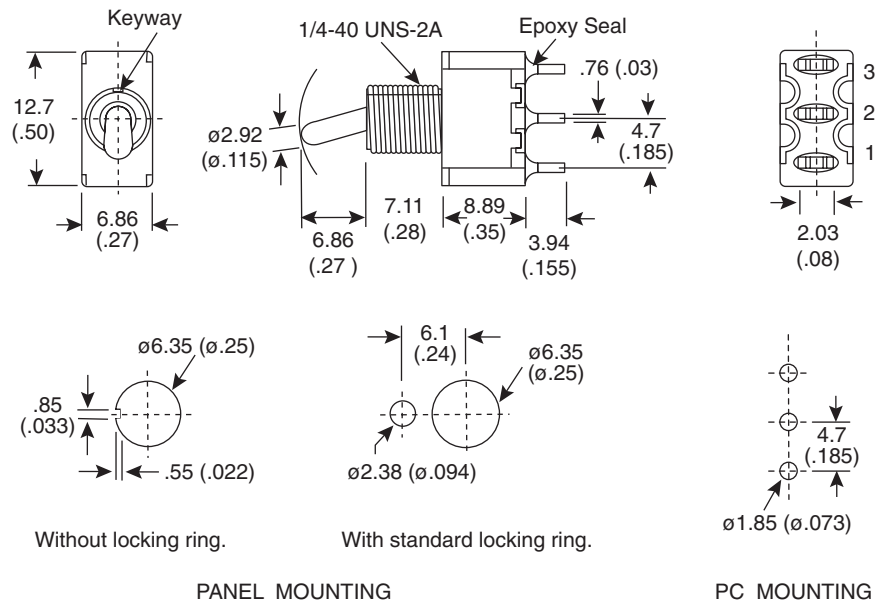

**DIMENSIONS: mm (in.)**

POS.1	POS.2
ON	(ON)
2-3	2-1

SWITCH FUNCTION

**Mechanical Specifications:**

- Operating Temperature: -30°C to +85°C

**Note:**

- RoHS Compliant by exemption

**Electrical Specifications:**

- Contact Resistance: 10mΩ max. initial @ 2-4VDC 100mA
- Insulation Resistance: 1,000MΩ min.
- Rating: 2A/ 250VAC, 5A/ 120VAC or 28VDC
- Dielectric Strength: 1,000 V RMS@ sea level

**Materials:**

- Case: Diallyl phthalate (DAP)
- Acuator: Brass, chrome plated
- Bushing: Brass, nickel plated
- Housing: Stainless steel
- Terminal/Contact: Silver plated