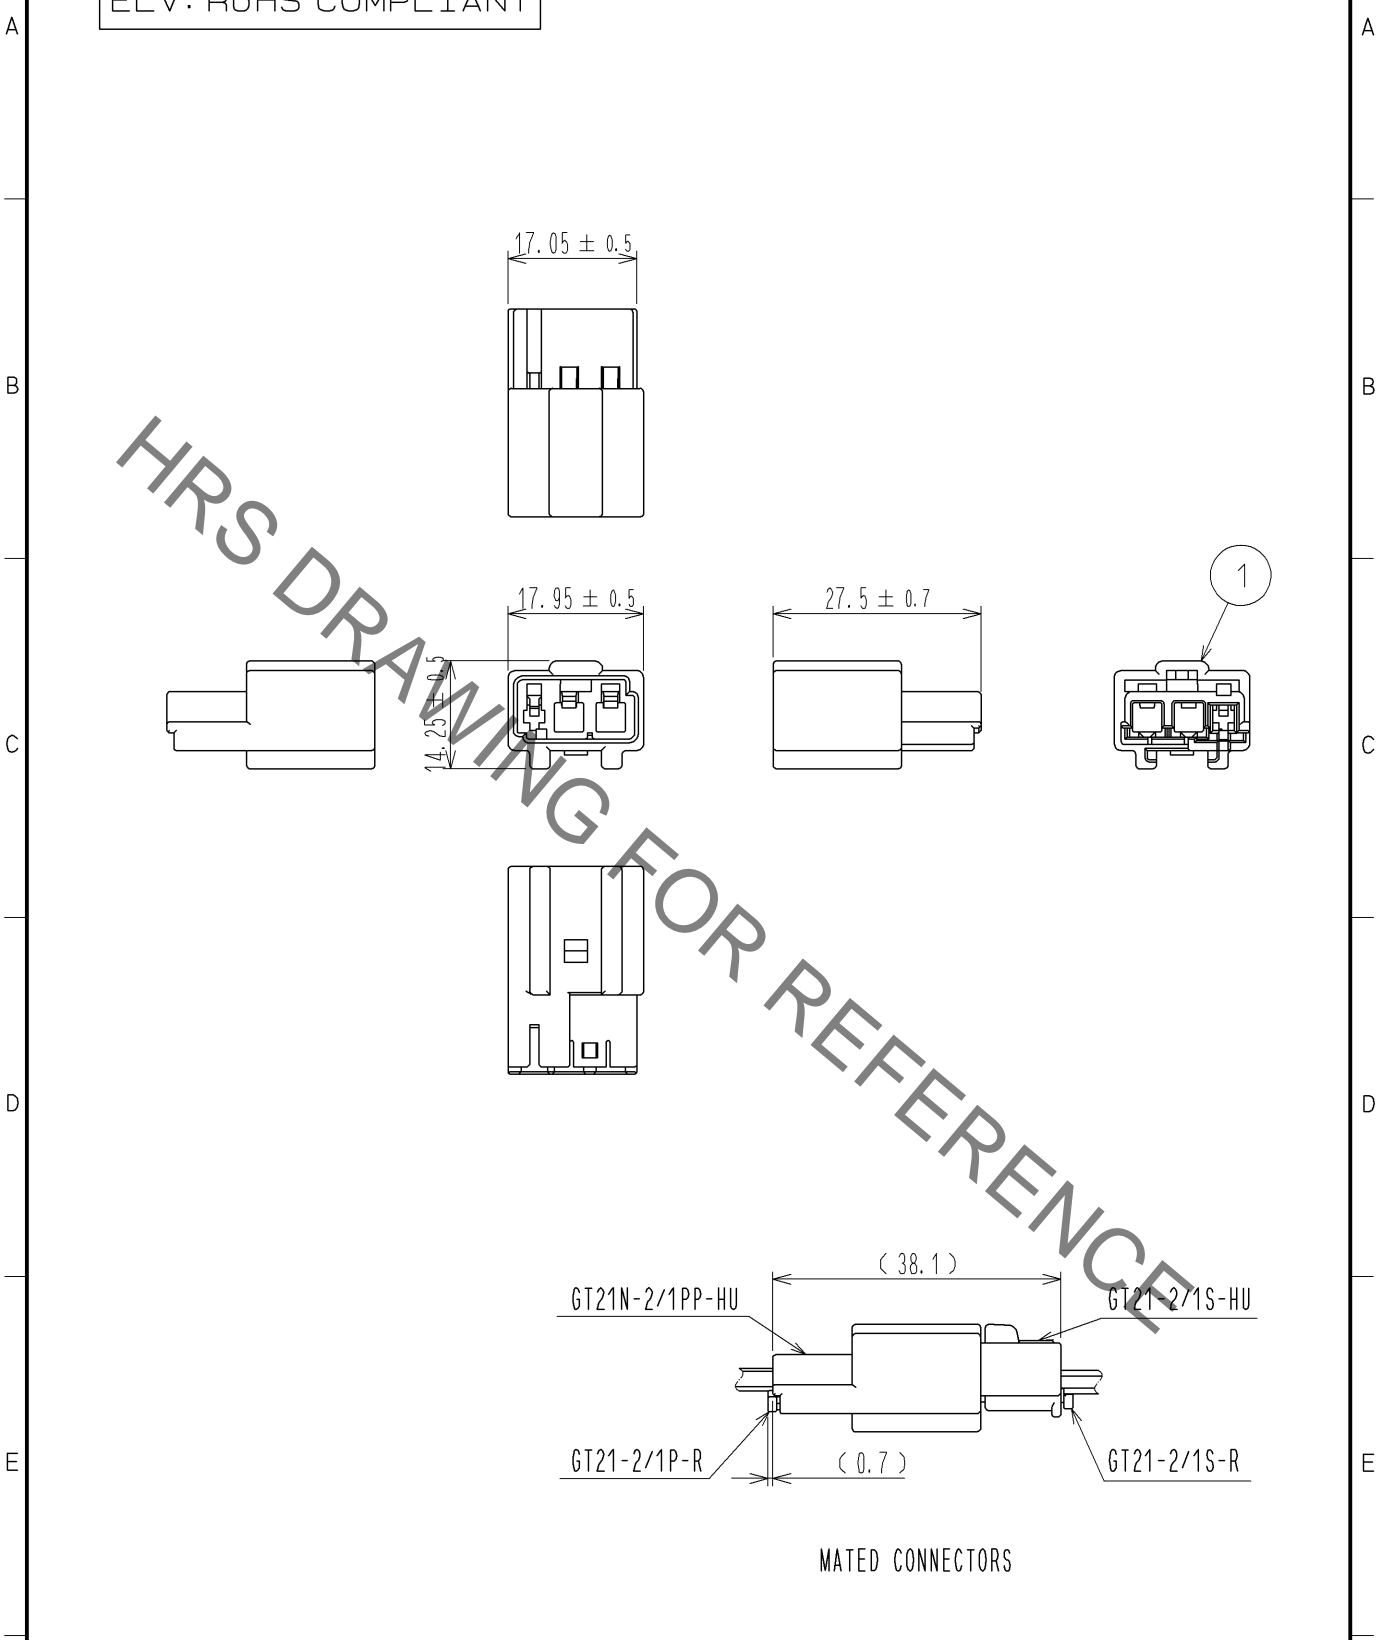

ELV. RoHS COMPLIANT

1	PBT	UL94HB, LIGHT GRAY	
NO.	MATERIAL	FINISH, REMARKS	
UNITS mm		SCALE 1 : 1	
		COUNT	
		DESCRIPTION OF REVISIONS	
		DESIGNED	
		CHECKED	
		DATE	
HRS HIROSE ELECTRIC CO., LTD.	APPROVED : NH. NAKATA	13.05.10	DRAWING NO. EDC4-169077-00
	CHECKED : MO. OKADA	13.05.10	PART NO. GT21N-2/1PP-HU
	DESIGNED : MH. YAMAGUCHI	13.05.10	CODE NO. CL771-0060-7-00
	DRAWN : MH. YAMAGUCHI	13.05.10	1/1