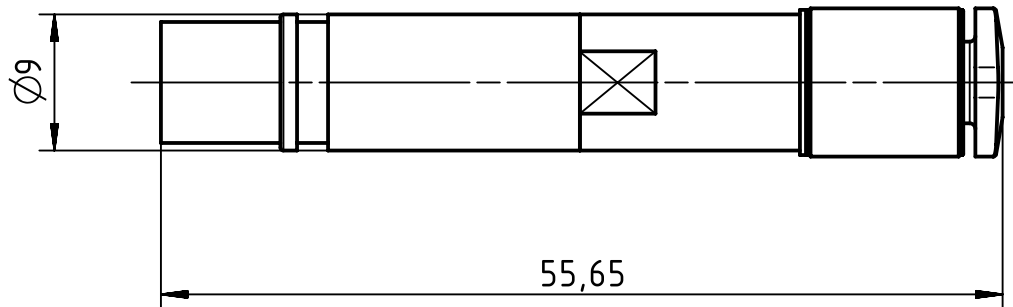

1 2 3 4 5 6

A

B

C

D

	All rights reserved Department EL PD - DE	Created by MOELLERLI		Inspected by BEISCHER		Standardisation TIEMANNA		Date 2016-09-08		State Final Release	
		HARTING Electric GmbH & Co. KG D-32339 Espelkamp		Title Pneum. contact metal OD4mm female+valve				Doc-Key / ECM-Nr. 100656099/UGD/001/C 500000108675		Rev. C	
All Dimensions in mm Original Size DIN A4		Scale 2:1		Free size tol.				Ref.		Sub.	