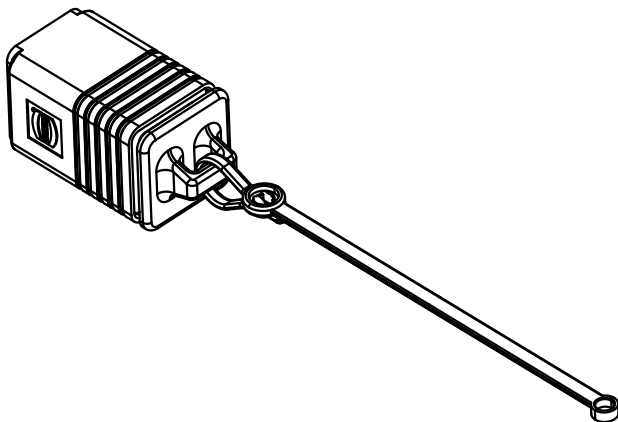

Preconised range screwing toraue for M3 screw: 0.3N.m to 0.35N.m

Part number	Description	Quantity
09 45 845 0014	IP67 dust cap for device side + fixing cord	1
09 45 845 0014 XL	IP67 dust cap for device side + fixing cord	100

						 All Dim. in mm Orig. Size DIN A4	RJ Industrial Harting Push-Pull dust cap for device side, IP67, with black plastic fixing cord, M3 eyelet	Maßstab/ Scale 1.5:1	
			Detail.	04May2010	ED				
			Insp.						
			Stand.						
36078	04May2010	ED	HARTING EURL F-95972 Paris					TB 09 45 845 0014	Blatt/ Page 1 / 1
Mod.	Dot.	Name							