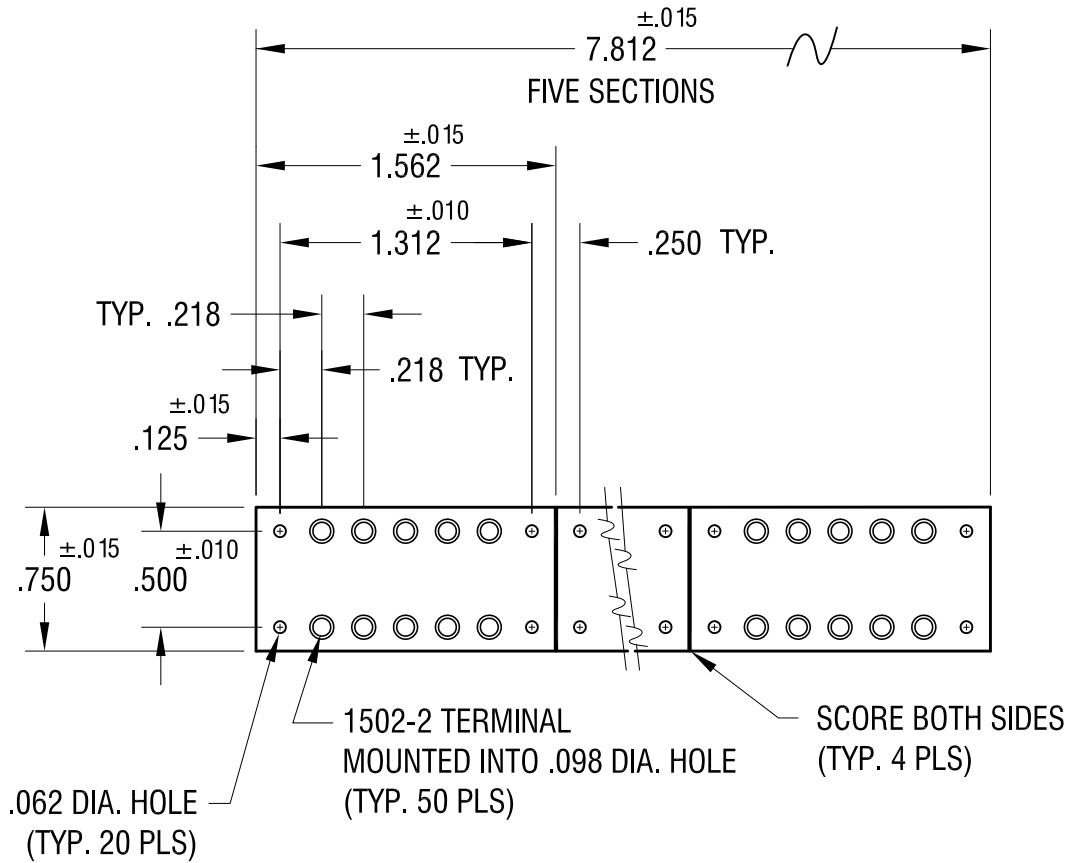

5.5.05	REVISED	A
DATE	DESCRIPTION	REV.

KEYSTONE ELECTRONICS CORP.			
www.keyelco.com • ASTORIA, N.Y. 11105-2017 • Tel (718) 956-8900			
PART NAME			
MINIATURE TURRET TERMINAL BOARD			
MATERIAL			
.062 TH'K PHENOLIC			
FINISH		DRN BY	DATE
AS NOTED		BOONE	3.29.00
		APP'D	SCALE
		LN	1X
TOLERANCES	INCH [MM]	CODE	DWG NO.
DECIMAL	± .005 [± 0.13]	C	15028
ANGULAR	± 1°		
UNLESS OTHERWISE SPECIFIED			