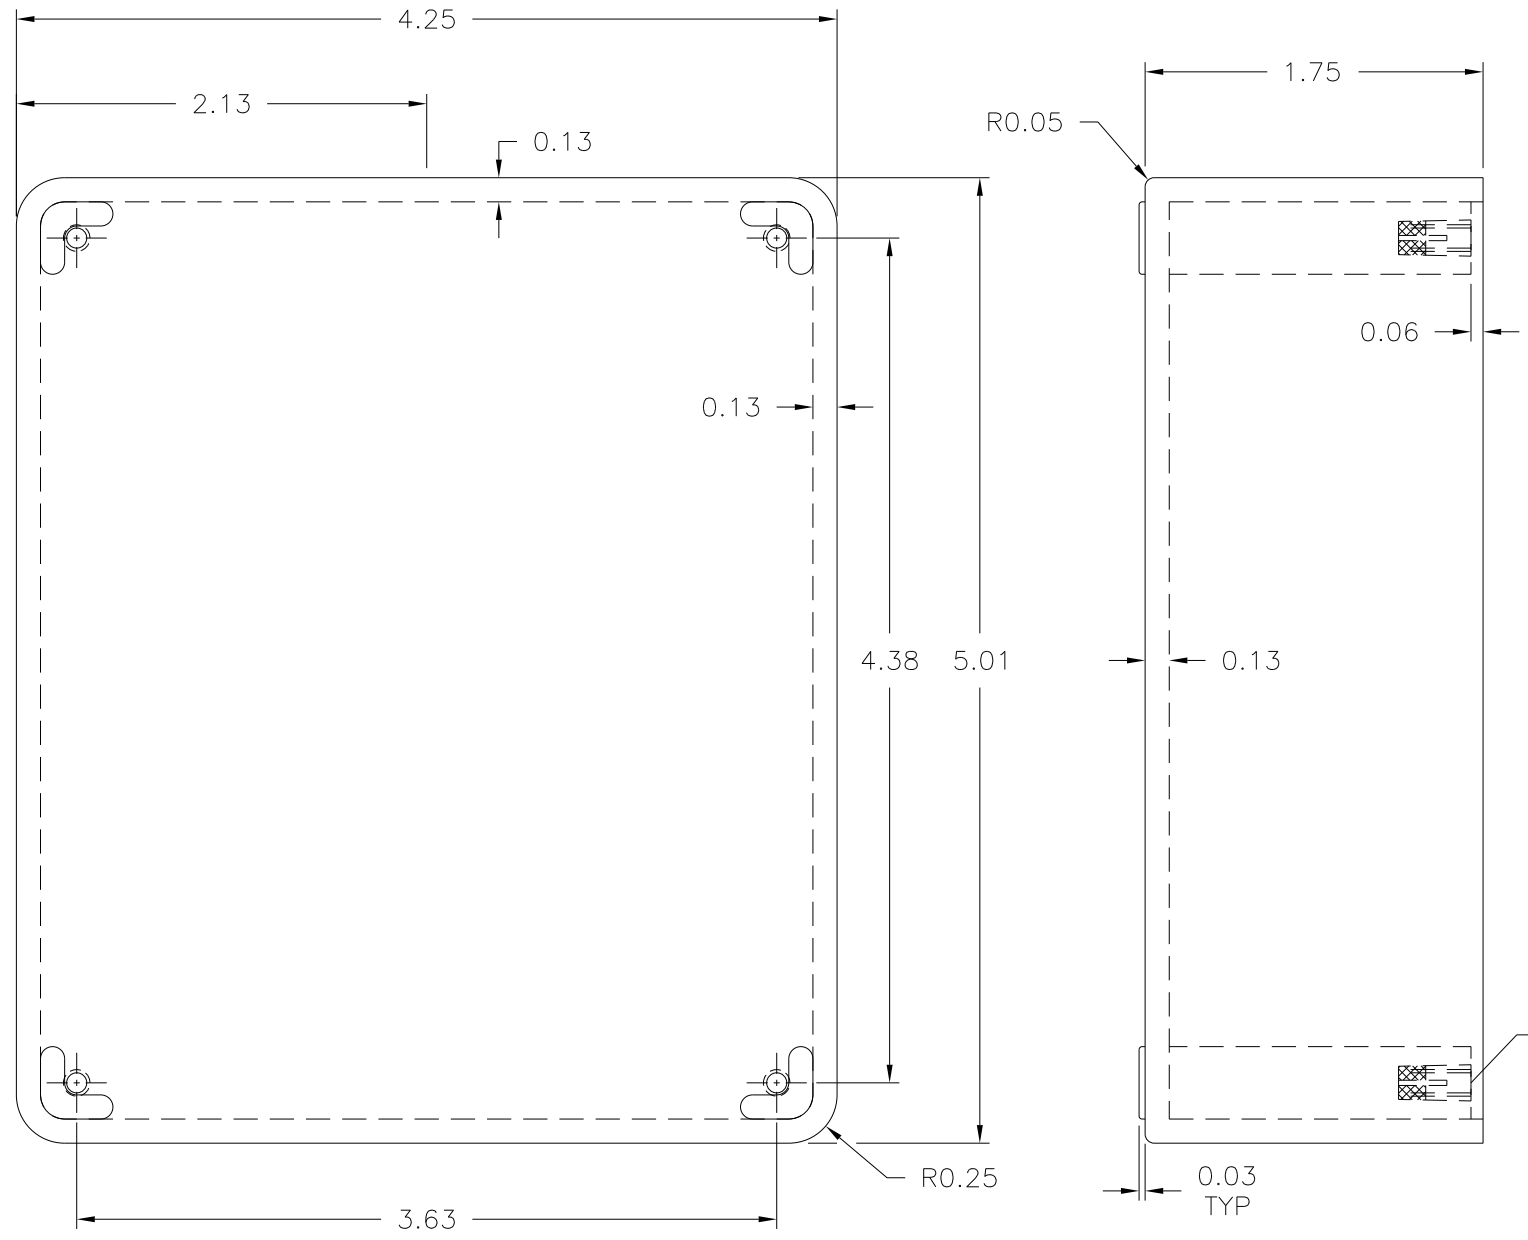

PART NAME: CASE SCALE: 1:1 DATE: 8/3/70 DR. BY A.B.

THIS DRAWING IS THE PROPERTY OF DAVIES MOLDING COMPANY, IS SUBMITTED SOLELY AS A DESIGN OR ENGINEERING PROJECT. WE ACCEPT NO RESPONSIBILITY WHATSOEVER FOR THE PRACTICAL APPLICATION OF THE PIECES MADE TO THIS DESIGN.

P/N 0230-A
 BASE PART 0230-01
 INSERT I0716 (4)

(A)

MATERIAL: #2535 PLENCO PHENOLIC (B35)
 COLOR: BLACK

TOLERANCES: UNLESS OTHERWISE SPECIFIED	DO NOT SCALE DRAWING	A	ADDED BASE PART	JAM	4/26/13
		-	RE-DID REDRAW	TL	10/13/99
DECIMALS: X.XXX ± .005 X.XX ± .015	MM: X.XX ± 0.15MM X.X ± 0.4MM	-	UPDATED DWG.	HD	7/21/97
		-	CAD REDRAW	HD	11/13/92
FRACTIONS ± 1/64	ANG. ± 1°	CHANGES			