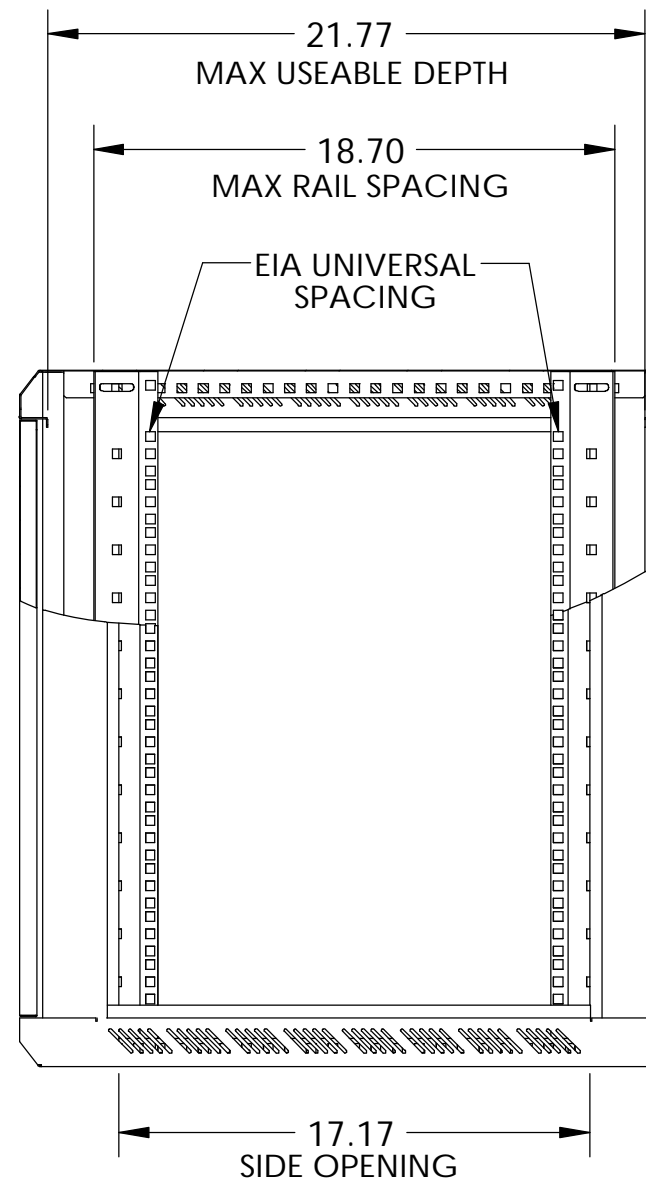

PART NAME

VISIONCAB

PART No.

VC-9930 THRU VC-9934

REVISION DATE 17AUG07

SECTION A-A

ITEM NUMBER	H	PS
VC-9930	15.29	10.50
VC-9931	20.54	15.75
VC-9932	25.79	21.00
VC-9933	31.04	26.25
VC-9934	36.29	31.50

MATERIAL:  
 BODY, DOORS & PANELS - 16 TO 20 GA. [.062" (1.5mm) TO .031 (0.8mm)] COLD ROLLED STEEL  
 FRONT DOOR WINDOW - [.110" (2.8mm)] THICK CLEAR ACRYLIC

FINISH:  
 LIGHT TEXTURED BLACK POWDER COAT

MOUNTING RAIL HARDWARE:  
 ACCEPTS #12-24 OR M6 CAGE NUTS AND SCREWS

DIMENSIONS ARE IN INCHES

2X, 1.00 X 2.00  
 OBROUND  
 CABLE PASSAGE