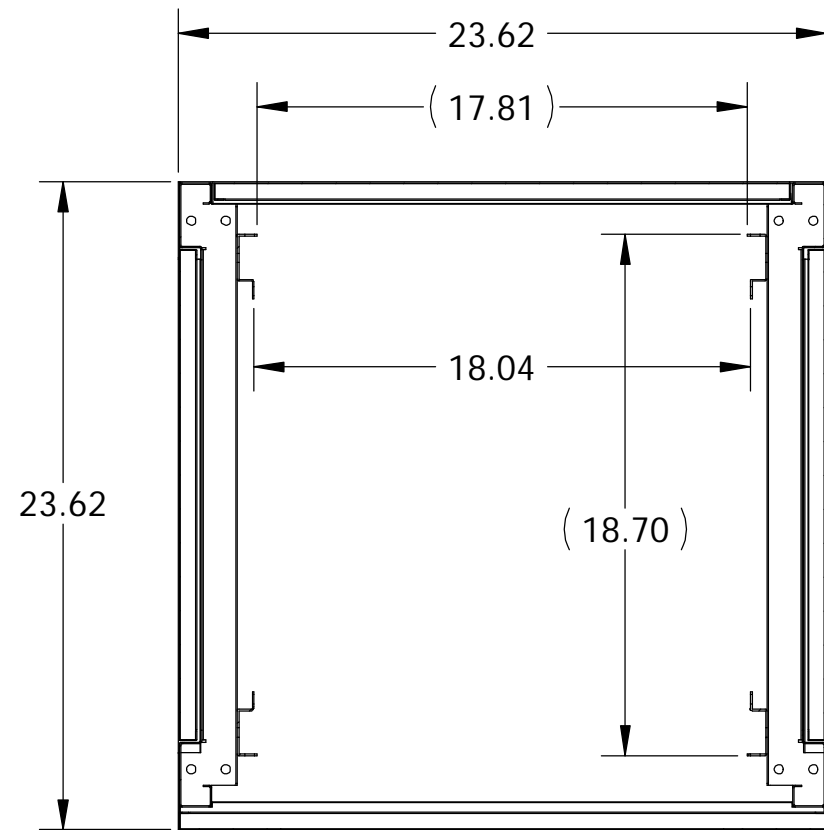

PART NAME

VISIONCAB

PART No.

VC-9930 THRU VC-9934

REVISION DATE 17AUG07

SECTION A-A

ITEM NUMBER	H	PS
VC-9930	15.29	10.50
VC-9931	20.54	15.75
VC-9932	25.79	21.00
VC-9933	31.04	26.25
VC-9934	36.29	31.50

MATERIAL:  
 BODY, DOORS & PANELS - 16 TO 20 GA. [.062" (1.5mm) TO .031 (0.8mm)] COLD ROLLED STEEL  
 FRONT DOOR WINDOW - [.110" (2.8mm)] THICK CLEAR ACRYLIC

FINISH:  
 LIGHT TEXTURED BLACK POWDER COAT

MOUNTING RAIL HARDWARE:  
 ACCEPTS #12-24 OR M6 CAGE NUTS AND SCREWS

DIMENSIONS ARE IN INCHES

2X, 1.00 X 2.00  
 OBROUND  
 CABLE PASSAGE