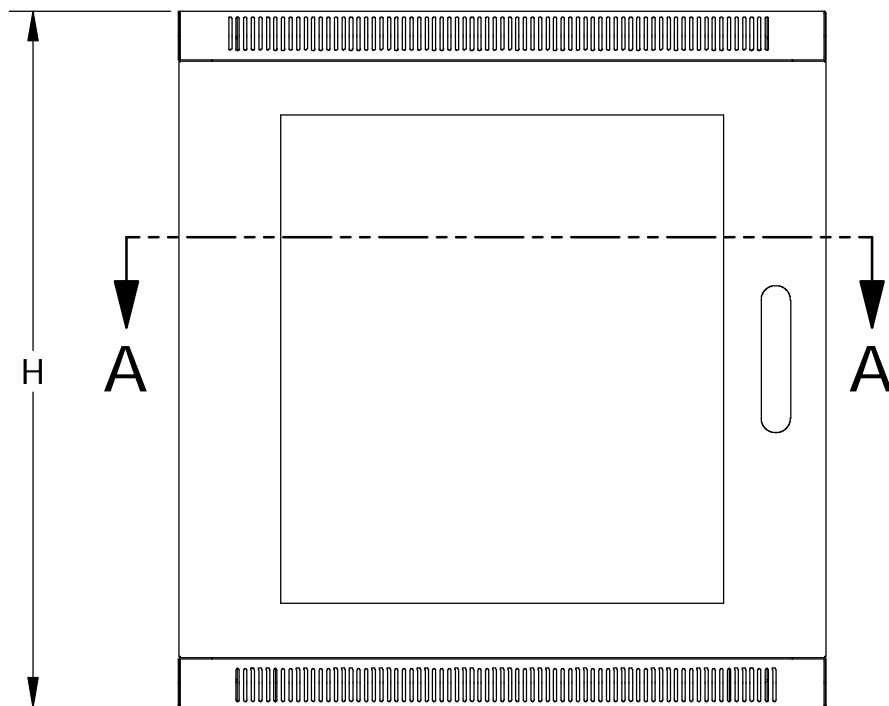

2X, 1.00 X 2.00
OBROUND
CABLE PASSAGE