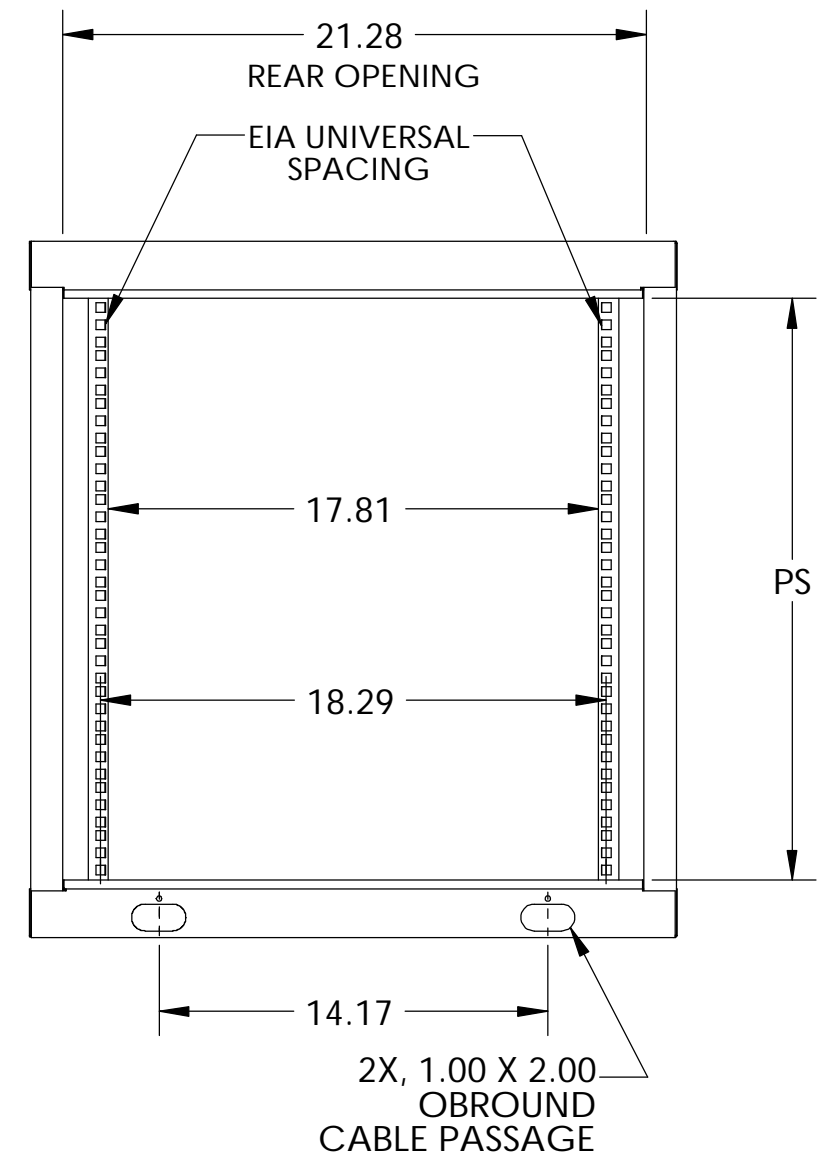

PART NAME

VISIONCAB

PART No.

VC-9930 THRU VC-9934

REVISION DATE 17AUG07

SECTION A-A

ITEM NUMBER	H	PS
VC-9930	15.29	10.50
VC-9931	20.54	15.75
VC-9932	25.79	21.00
VC-9933	31.04	26.25
VC-9934	36.29	31.50

MATERIAL:  
 BODY, DOORS & PANELS - 16 TO 20 GA. [.062" (1.5mm) TO .031 (0.8mm)] COLD ROLLED STEEL  
 FRONT DOOR WINDOW - [.110" (2.8mm)] THICK CLEAR ACRYLIC

FINISH:  
 LIGHT TEXTURED BLACK POWDER COAT

MOUNTING RAIL HARDWARE:  
 ACCEPTS #12-24 OR M6 CAGE NUTS AND SCREWS

DIMENSIONS ARE IN INCHES

2X, 1.00 X 2.00  
 OBROUND  
 CABLE PASSAGE