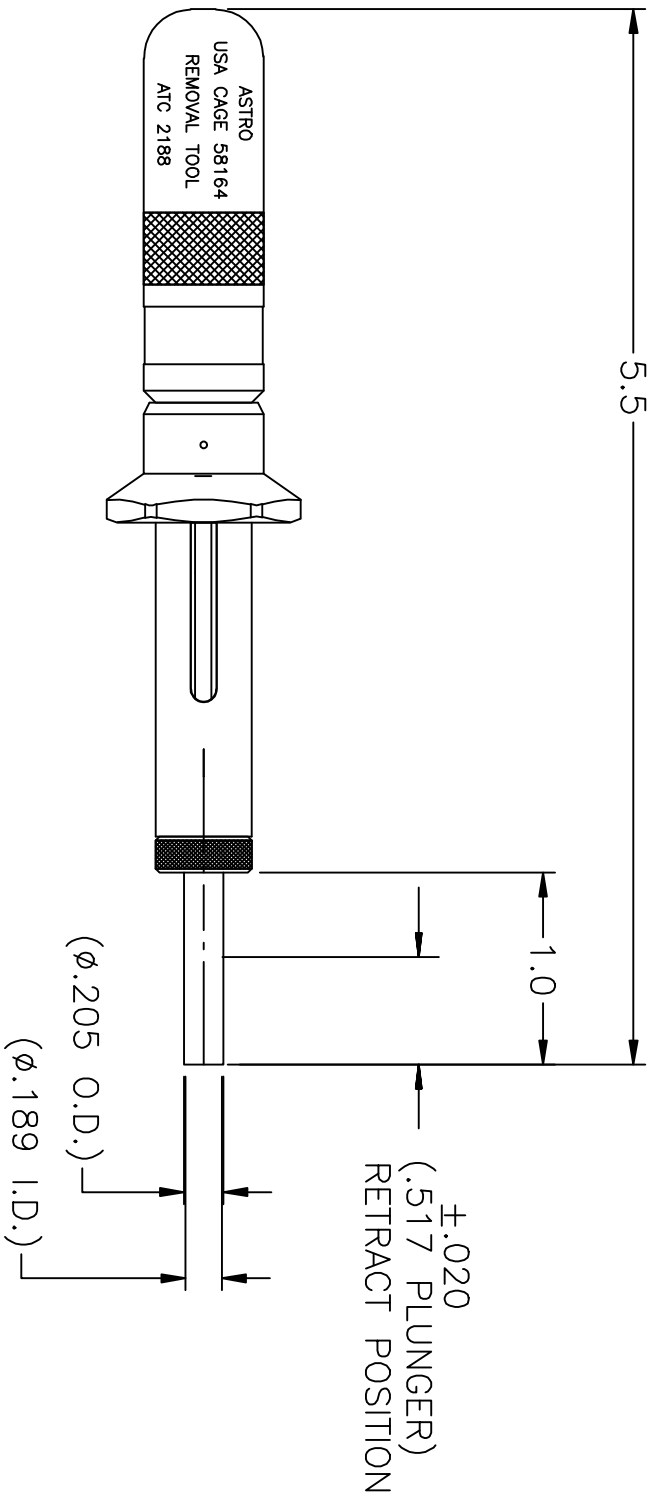

ATC2188-ENV

**UNCONTROLLED DOCUMENT
WILL NOT BE UPDATED**

2. COLOR CODE: GREEN.
NOTES: 1. THIS IS AN AUTOCAD DRAWING, DO NOT CHANGE MANUALLY.

REV.	DESCRIPTION	BY	DATE	APR.	SCALE:	UNLESS OTHERWISE SPECIFIED:	DECIMALS:	ANGLES:	DESCRIPTION:	CAGE 58164
A	NEW RELEASE.	DY0	07-06-09	MMK	N.T.S.	XXX ± .005 XX ± .010 .X ± .030		± 1°	ASTRO TOOL CORP. 21615 S.W. TUALATIN VALLEY HWY., BEAVERTON OR 97006	
					DWN BY: DY0				ENVELOPE DRAWING: ATC 2188 REMOVAL TOOL, CO-AX.	
					DATE: 07-06-09				PART NO. A	ATC2188-ENV
					APPROVED:					
<p>THESE DRAWINGS, SPECIFICATIONS OR OTHER DATA ARE AND REMAIN, THE PROPERTY OF ASTRO TOOL CORP. AND MUST BE RETURNED UPON REQUEST. THEY CONTAIN INFORMATION OWNED AND/OR DEVELOPED BY ASTRO AT ITS OWN PRIVATE EXPENSE AND MAY NOT BE USED, DUPLICATED OR DISCLOSED TO OTHERS, IN WHOLE OR IN PART FOR DESIGN, MANUFACTURE OR PROCUREMENT WITHOUT THE WRITTEN PERMISSION OF ASTRO TOOL CORP. EACH AND EVERY TIME.</p>										