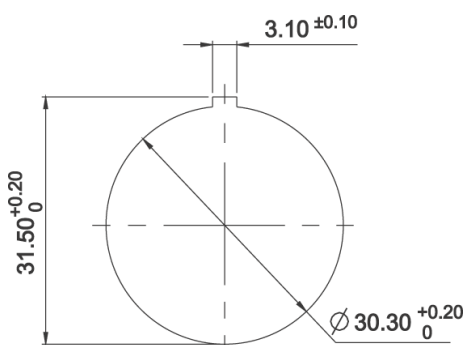

RAFIX 30 FS⁺ - Keylock switch, translucent white
1.74.510.011/2200

General information

Color of lens	translucent white
Front ring	stainless steel
Form of collar	round

Dimensions

Dimensions of collar	ø 34.5 mm
Overall height	5.25 mm
Mounting hole	30.3 mm
Key grid	min. 35 x 35 mm

Mechanical design

Mounting	threaded ring + adapter
Illuminability	yes

Other specifications

Degree of protection from front side	IP65 (DIN EN 60529)
Ambient temp. operating min.	-25 °C
Ambient temp. operating max.	+70 °C
Environmental resistance	acc. to IEC 60068-2-14, -30, -33 and -78
Salt spray	IEC 600 68-2-11
ROHS compliant	yes
REACH compliant	yes