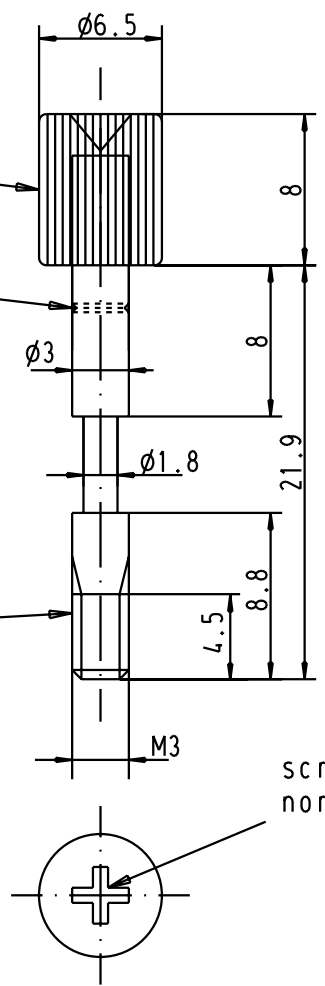

overmolded grey 30% GF
(UL94 V-0) thermoplastic
knurled screw-head

groove (identification code
for M3 version)

nickel over copper
plated steel screw

screw-driver: ISO PH1 for philips screw nr 1,
norm: ISO 4757

		All Dimensions in mm			Techn. Character.			Free size tolerances				
		Original Size DIN A 4										
						Dat.	Name	Scale				
					Detail.	13/02/03	S.H.	2,5:1				
					Insp.							
					Stand.							
09670019965		jack screw M3			HARTING EURL						Page	
Part Number	Designation			31392	13/02/03	S.H.	F 95972 Paris				TB 09670019965	
					Mod.	Dat.	Name	Sub. TB 09670009971-R26555			1	