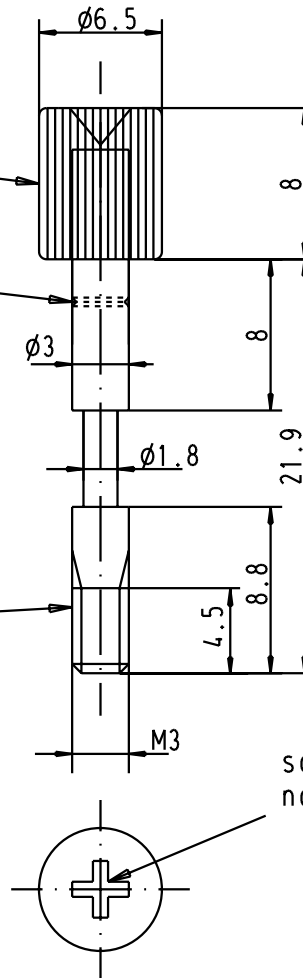

overmolded grey 30% GF
(UL94 V-0) thermoplastic
knurled screw-head

groove (identification code
for M3 version)

nickel over copper
plated steel screw

screw-driver: ISO PH1 for philips screw nr 1,
norm: ISO 4757

		All Dimensions in mm			Techn. Character.			Free size tolerances			
		Original Size DIN A 4									
						Dat.	Name	Scale			
					Detail.	13/02/03	S.H.	2,5:1			
					Insp.						
					Stand.						
09670019965		jack screw M3			HARTING EURL						Page 1 / 1
Part Number	Designation			31392	13/02/03	S.H.	F 95972 Paris				
					Mod.	Dat.	Name	TB 09670019965			Sub. TB 09670009971-R26555