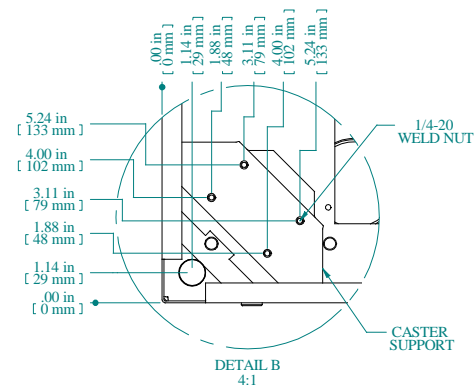

FRONT VIEW DOORS REMOVED

FRONT VIEW

RIGHT SIDE VIEW

REAR VIEW

Item Number	Title	Quantity
1	C2 - CABINET FRAME	1
2	COMBINATION RAILS TAPPED (PAIR)	2
3	C2 - VENTED CABLE ENTRY TOP	1
4	C2 - SIDE PANELS (PAIR)	1
5	C2 - FLUSH PLEXI DOOR	1
6	C2 - FLUSH LOUVERED DOOR	1

PART NUMBERS	
C2RR197023DBK1	PAINTED BLACK TEXTURED
C2RR197023DCG1	PAINTED CONT. GRAY TEXTURED

**NOTES**

Welded Assembly  
See Hammond Website for Additional Accessories

Data subject to change without notice. Isometric drawing not to scale.