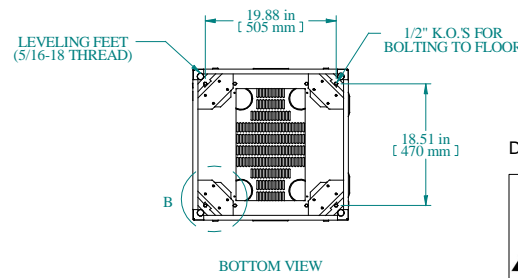

FRONT VIEW DOORS REMOVED

FRONT VIEW

RIGHT SIDE VIEW

REAR VIEW

Item Number	Title	Quantity
1	C2 - CABINET FRAME	1
2	COMBINATION RAILS TAPPED (PAIR)	2
3	C2 - VENTED CABLE ENTRY TOP	1
4	C2 - SIDE PANELS (PAIR)	1
5	C2 - FLUSH PLEXI DOOR	1
6	C2 - FLUSH LOUVERED DOOR	1

PART NUMBERS	
C2RR197023DBK1	PAINTED BLACK TEXTURED
C2RR197023DCG1	PAINTED CONT. GRAY TEXTURED

**NOTES**

Welded Assembly  
See Hammond Website for Additional Accessories

Data subject to change without notice. Isometric drawing not to scale.