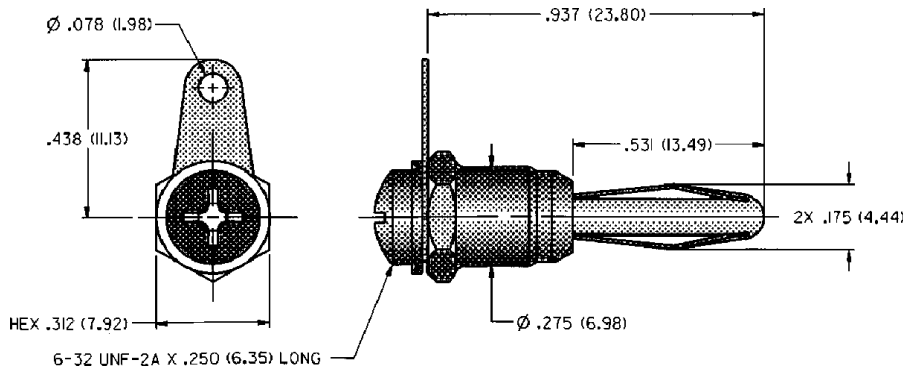

Banana Plug - Uninsulated Panel Mount Screw Type, Nickel Silver Spring

SPECIFICATIONS

Plug Body: Brass per QQ-B-626D

Plug Spring: Nickel silver per QQ-C-585

Finish: Silver

Panel Thickness: Up to .125 (3.20)

Hardware: Nickel plated screw,
stamped tin plated solder
terminal (unassembled)

RATINGS

Current: 15 amps

Contact Resistance: 0.010 ohms maximum

NICKEL PLATING

108-0753-001

For Standard Banana Jack: $.166$ (4.23) Diameter

FEATURES:

- Rugged screw type
- Stamped tin plated solder terminal with hole for up to 14 gauge wire