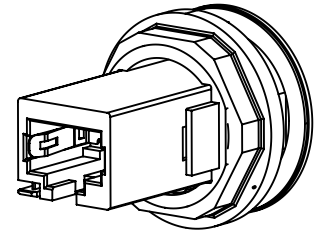

PANEL CUT DIMENSIONS:

	All Dimensions in mm Original Size DIN A4	Scale 2:1	Free size tol.		Ref.	
	All rights reserved Department EC PD - FR	Created by BOURGEOIS	Inspected by BAGDIKIAN	Standardisation HOFFMANN	Date 2014-09-19	State Final Release
HARTING Electronics GmbH D-32339 Espelkamp		Title har-port RJ45 coupler Cat.6 black			Doc-Key / ECM-Nr. 100205295/UGD/010/A 500000079645	
		Type TB	Number 09454521561		Rev. A	Page 1/1