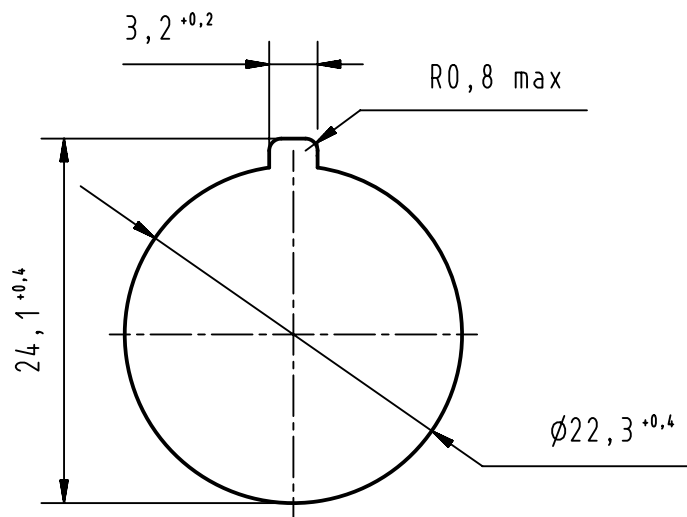

PANEL CUT DIMENSIONS:

	All Dimensions in mm Original Size DIN A4	Scale 2:1	Free size tol.		Ref.	
	All rights reserved Department EC PD - FR	Created by BOURGEOIS	Inspected by BAGDIKIAN	Standardisation HOFFMANN	Date 2014-09-19	State Final Release
HARTING Electronics GmbH D-32339 Espelkamp		Title har-port RJ45 coupler Cat.6 black			Doc-Key / ECM-Nr. 100205295/UGD/010/A 500000079645	
		Type TB	Number 09454521561		Rev. A	Page 1/1