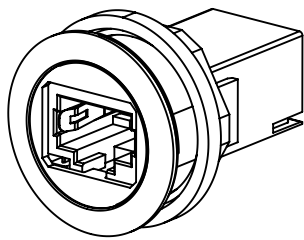

PANEL CUT DIMENSIONS:

	All Dimensions in mm Original Size DIN A4	Scale 2:1	Free size tol.		Ref.	
	All rights reserved Department EC PD - FR	Created by BOURGEOIS	Inspected by BAGDIKIAN	Standardisation HOFFMANN	Date 2014-09-19	State Final Release
HARTING Electronics GmbH D-32339 Espelkamp		Title har-port RJ45 coupler Cat.6 black			Doc-Key / ECM-Nr. 100205295/UGD/010/A 500000079645	
		Type TB	Number 09454521561		Rev. A	Page 1/1