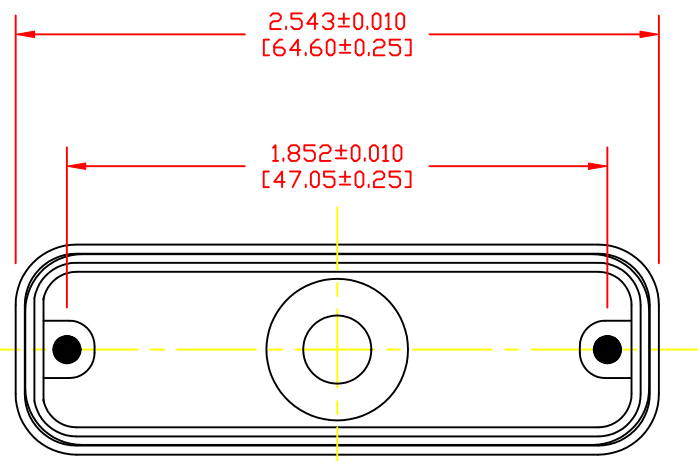

TORQUE SETTING
6.075-9.547 in.lbs
[7-11 kgf.cm]

MATERIAL & FINISH:

- BACKSHELL: ABS - UL HB RATED, BLACK COLOR
- BUSHINGS & BAFFLE: SILICONE
- 4-40 THUMBSCREWS: BRASS, NICKEL PALTED
- TEMPERATURE: -50°C TO 125°C
- CABLE DIAMETER: 0.350 inches [8.89mm] Max.
0.130 inches [3.30mm] Min.

DO NOT SCALE FROM DRAWING

RoHS COMPLIANT

	THESE DRAWINGS AND SPECIFICATIONS ARE THE PROPERTY OF NorComp AND SHALL NOT BE REPRODUCED, COPIED OR USED AS THE BASIS FOR THE MANUFACTURE OF SALE OF APPARATUS WITHOUT WRITTEN PERMISSION.			DRAWN: M. SIGMON	DATE: 12-15-10
	NorComp		CHECKED:		DATE:
SCALE: 2 : 1			SHEET 1	OF 1	REV 4
DWG NO. 967-025-010R011					