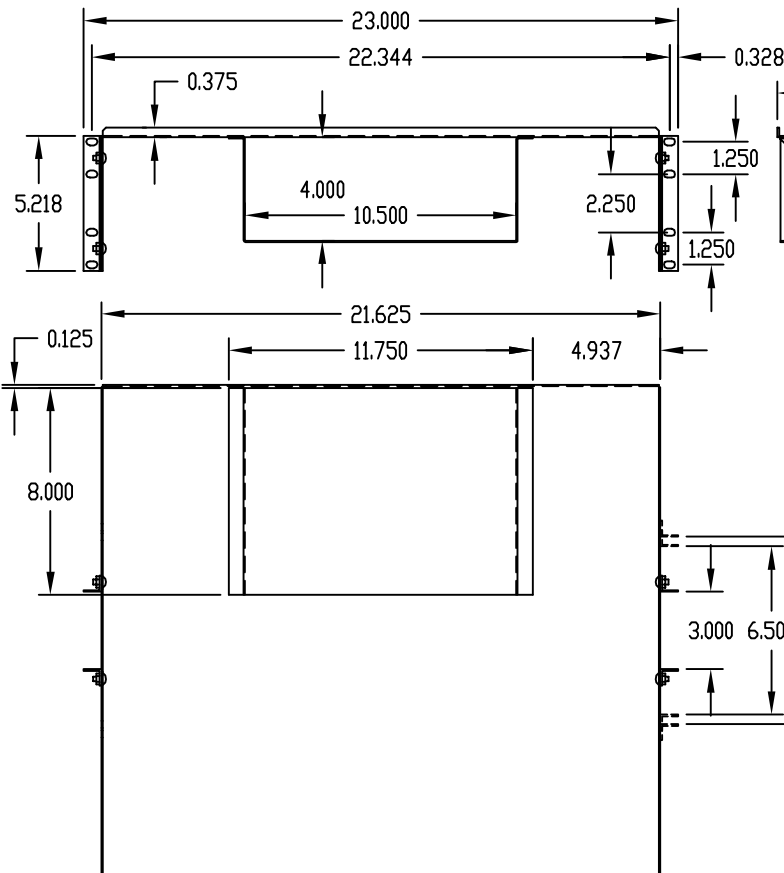

UNIT SHIPPED UNASSEMBLED

LOAD RATING: 200 LBS. MAX.

PART NAME

MONITOR SHELF ASSEMBLY - 23" P.S.

PART No.

SA-1798

**MATERIAL:**

SHELF &  
MOUNTING BRACKETS \_\_\_\_\_ 16 GA. STEEL  
SWITCH BOX BRACKET \_\_\_\_\_ 18 GA. STEEL