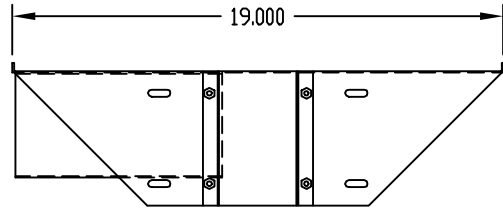

PART NAME

MONITOR SHELF ASSEMBLY - 19" P.S.

PART No.

SA-1796

**MATERIAL:**

SHELF &  
MOUNTING BRACKETS \_\_\_\_\_ 16 GA. STEEL  
SWITCH BOX BRACKET \_\_\_\_\_ 18 GA. STEEL

**FINISH:**

METALLIC GRAY  
BLACK TEXTURE

UNIT SHIPPED UNASSEMBLED

LOAD RATING: 200 LBS. MAX.

PART NAME

MONITOR SHELF ASSEMBLY - 23" P.S.

PART No.

SA-1798

**MATERIAL:**

SHELF &  
MOUNTING BRACKETS \_\_\_\_\_ 16 GA. STEEL  
SWITCH BOX BRACKET \_\_\_\_\_ 18 GA. STEEL