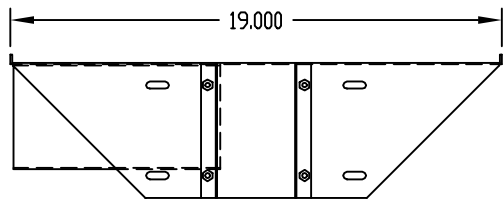

UNIT SHIPPED UNASSEMBLED

LOAD RATING: 200 LBS. MAX.

PART NAME

MONITOR SHELF ASSEMBLY - 23" P.S.

PART No.

SA-1798

**MATERIAL:**

SHELF &  
MOUNTING BRACKETS \_\_\_\_\_ 16 GA. STEEL  
SWITCH BOX BRACKET \_\_\_\_\_ 18 GA. STEEL