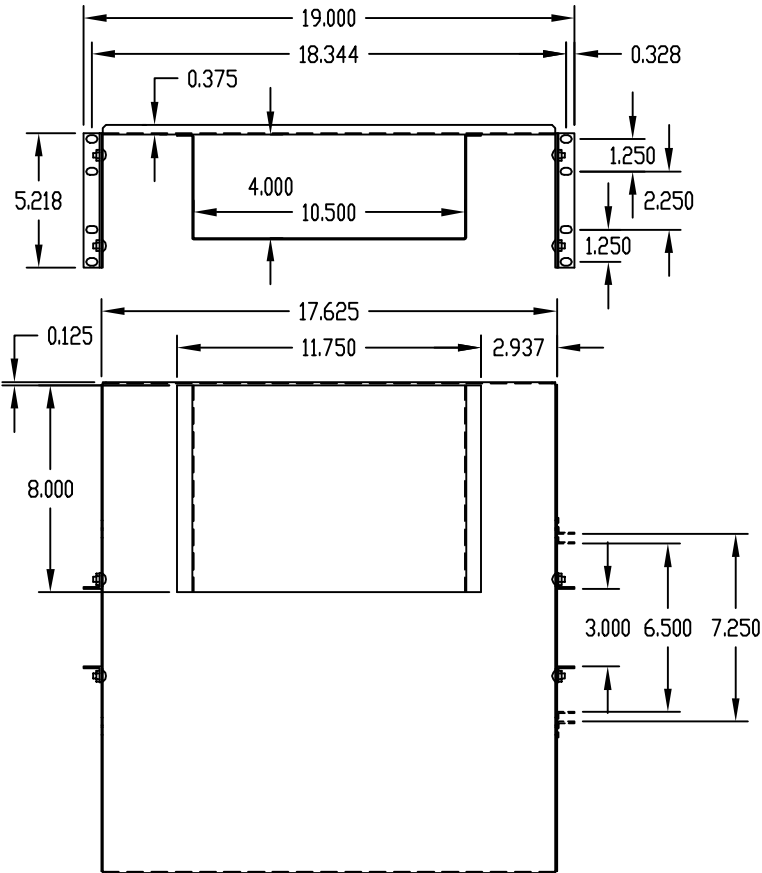

PART NAME

MONITOR SHELF ASSEMBLY - 19" P.S.

PART No.

SA-1796

**MATERIAL:**

SHELF &  
MOUNTING BRACKETS \_\_\_\_\_ 16 GA. STEEL  
SWITCH BOX BRACKET \_\_\_\_\_ 18 GA. STEEL

**FINISH:**

METALLIC GRAY  
BLACK TEXTURE

UNIT SHIPPED UNASSEMBLED

LOAD RATING: 200 LBS. MAX.

PART NAME

MONITOR SHELF ASSEMBLY - 23" P.S.

PART No.

SA-1798

**MATERIAL:**

SHELF &  
MOUNTING BRACKETS \_\_\_\_\_ 16 GA. STEEL  
SWITCH BOX BRACKET \_\_\_\_\_ 18 GA. STEEL