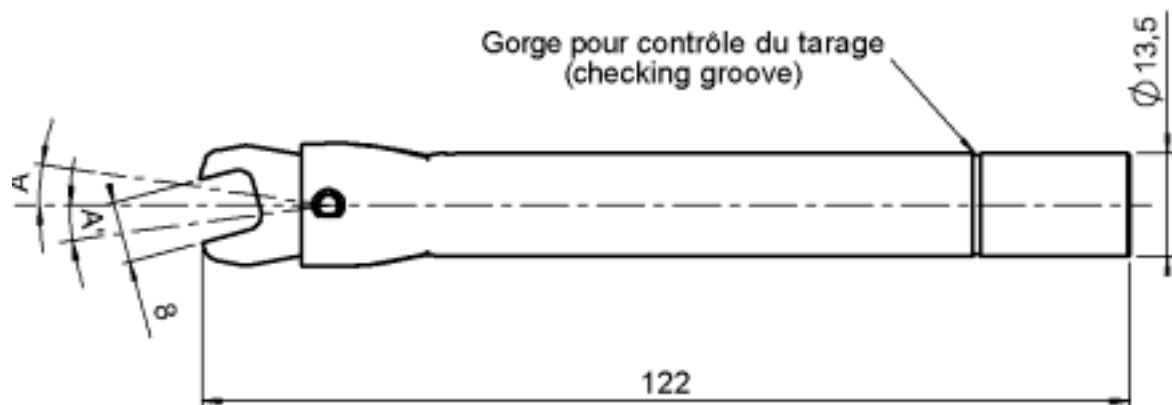

TORQUE WRENCH**R282.320.020****8MM - 200NCM**Series : **OUT**

Scale : 1/1

PRECEDENT CROSS REFERENCE : 731.80.010 (N° 103)
(CAN BE USED FOR TNC 18 SERIE)

OPERATION

The torque wrench is designed to automatically make a « click sound ».

The wrench will work the same in both directions.

Be careful : **DO NOT APPLY PRESSURE** to the wrench **AFTER** hearing the click sound, it will possibly damage the connector.

ENSURE PROPER TORQUE

Apply verification force at the groove level on the handle.

- Coupling torque 200 Ncm +/-10 Ncm
- A A' angular sweep approximately 8°

Edition : 0224 A

Design changes may be in order to improve the product.

Данный компонент на территории Российской Федерации

Вы можете приобрести в компании MosChip.