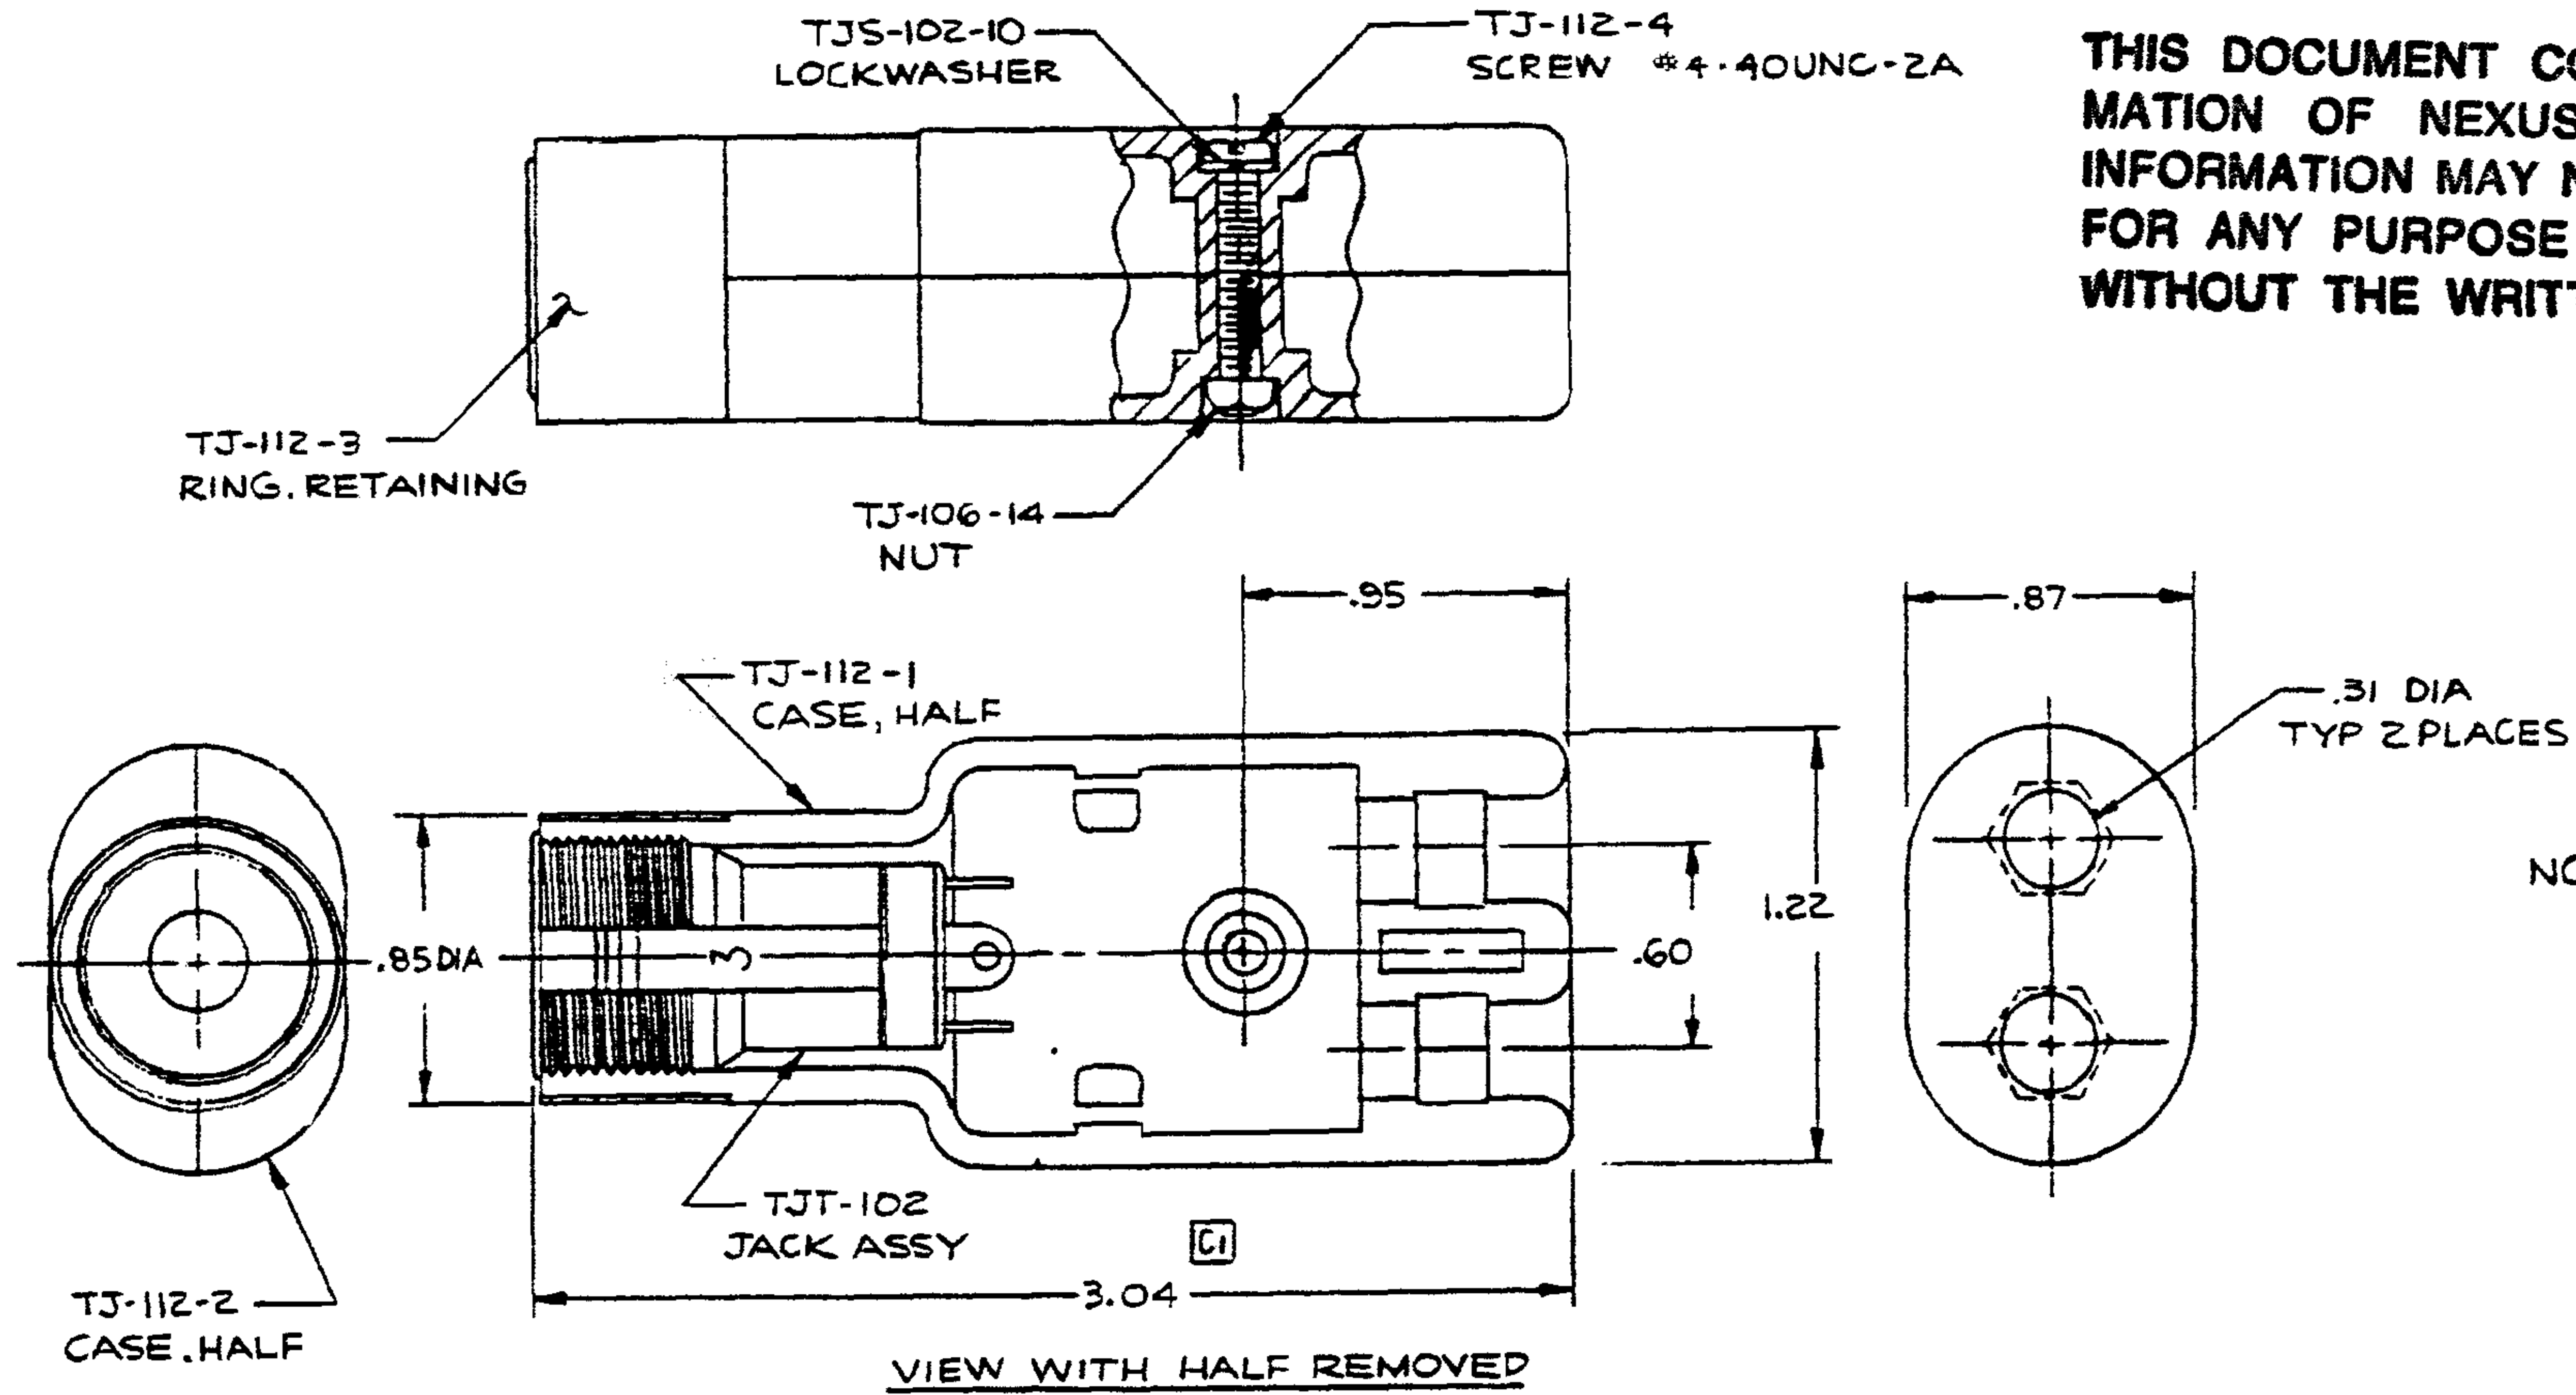

THIS DOCUMENT CONTAINS PROPRIETARY INFORMATION OF NEXUS, INCORPORATED AND SUCH INFORMATION MAY NOT BE DISCLOSED TO OTHERS FOR ANY PURPOSE OR USED FOR ANY PURPOSE WITHOUT THE WRITTEN CONSENT OF NEXUS.

C/TJ-112

DES. BY	IDH	DATE	12-5-85	MATERIAL	
CHKD BY				FINISH	
APP. BY				WEIGHT	SCALE 2:1
				TITLE	NEXUS STAMFORD, CONN.
				JACK, TELEPHONE	QTY C
				DO NOT SCALE DWG.	SHEET OF C TJ-112

00B2	C	2) ALL DIMS MADE 2 PLCS	12/17/85	
	B	1) 3.04 WAS 3.00 & EXTENSION LINE MOVED		
	A	1) CRIMP WAS OCTAGON & .320 WAS .500 DIM		
		1) TP-102-20 WAS TJ-102-20		
CN#	REV	REVISION	DATE	ENG.