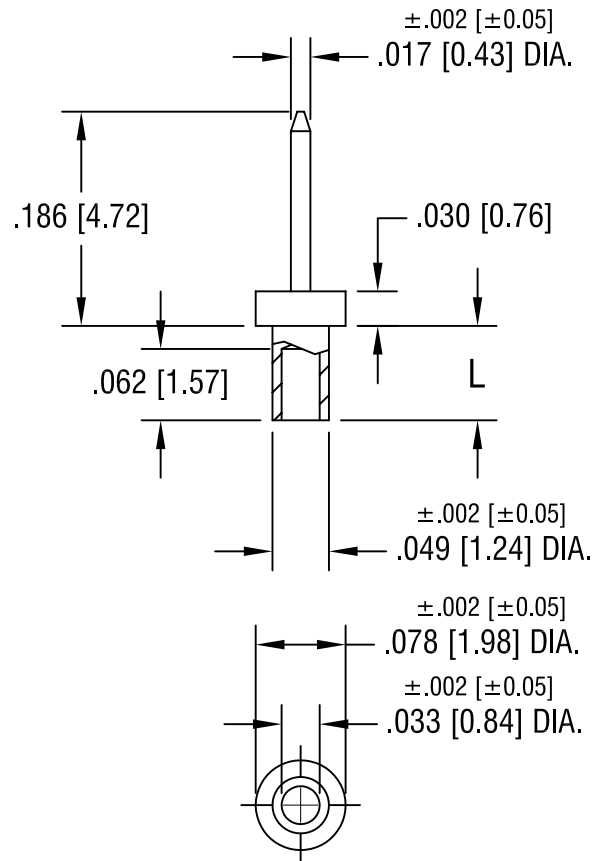

PART NO.	'L' DIM.
1968-2	.082 [2.08]
1968-3	.113 [2.87]
1968-4	.145 [3.68]

**KEYSTONE ELECTRONICS CORP.**

ASTORIA, N.Y. 11105-2017

PART NAME

MICRO PIN, SWAGE MOUNT

MATERIAL

BRASS

FINISH

TIN PLATE

DRN BY

BOONE

DATE

5.6.02

APP'D

LN

SCALE

6X

TOLERANCES

INCH [MM]

DECIMAL ±.005 [±0.15]

ANGULAR ± 1°  
UNLESS OTHERWISE SPECIFIED

CODE

DWG NO.

C/M