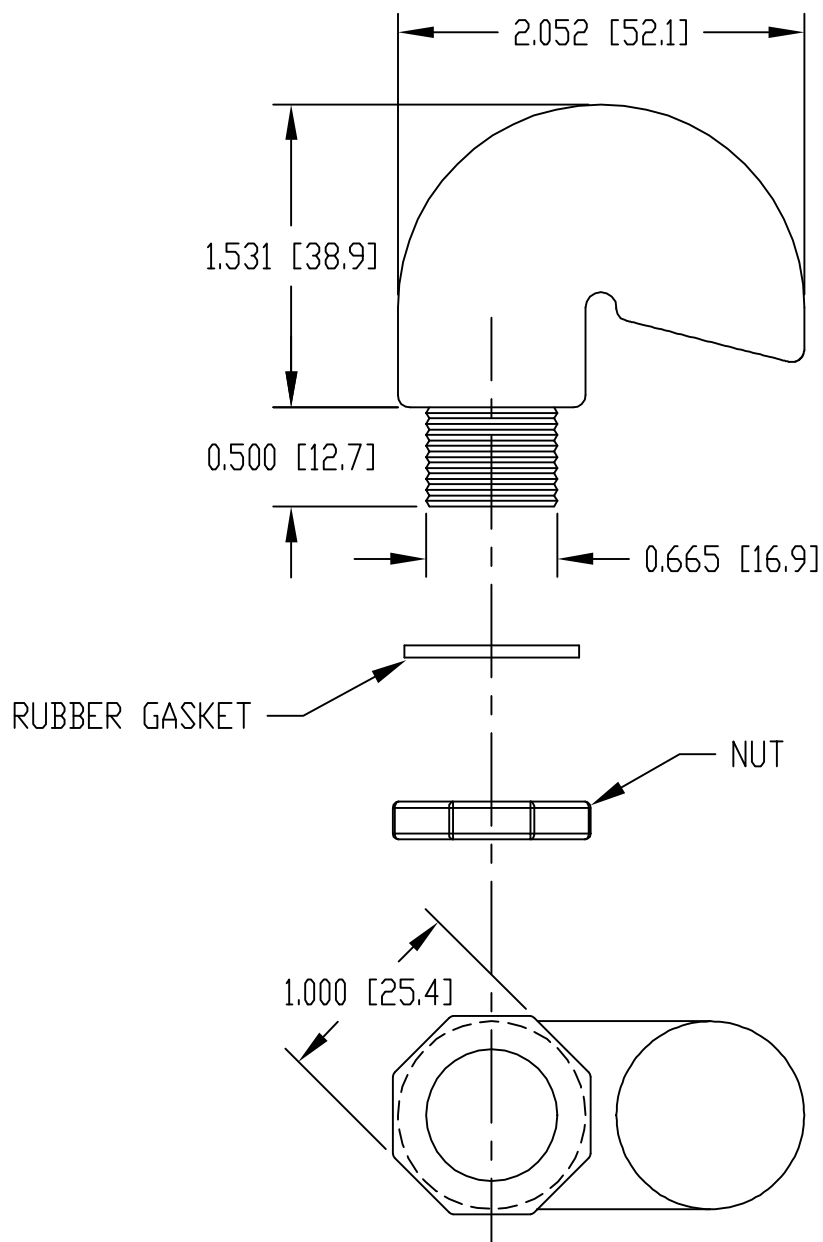

PART NAME	AIR AND MOISTURE VENT	PART No.	NBX-10910	REV. DATE	8-27-08
-----------	-----------------------	----------	-----------	-----------	---------

MATERIAL: ABS  
 COLOR: LIGHT GRAY

MOUNTING HOLE SIZE: 0.688 [17.5] DIA.

DIMENSIONS = INCHES  
 (MILLIMETERS)

PART NAME	AIR AND MOISTURE VENT	PART No.	NBX-10911	REV. DATE	8-27-08
-----------	-----------------------	----------	-----------	-----------	---------

MATERIAL: ABS  
 COLOR: LIGHT GRAY

MOUNTING HOLE SIZE: 0.688 [17.5] DIA.

DIMENSIONS = INCHES  
 (MILLIMETERS)