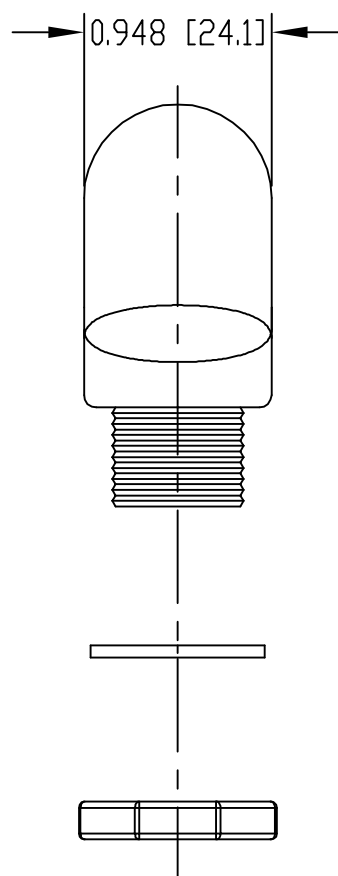

PART NAME	AIR AND MOISTURE VENT	PART No.	NBX-10910	REV. DATE	8-27-08
-----------	-----------------------	----------	-----------	-----------	---------

MATERIAL: ABS  
 COLOR: LIGHT GRAY

MOUNTING HOLE SIZE: 0.688 [17.5] DIA.

DIMENSIONS = INCHES  
 (MILLIMETERS)

PART NAME	AIR AND MOISTURE VENT	PART No.	NBX-10911	REV. DATE	8-27-08
-----------	-----------------------	----------	-----------	-----------	---------

MATERIAL: ABS  
 COLOR: LIGHT GRAY

MOUNTING HOLE SIZE: 0.688 [17.5] DIA.

DIMENSIONS = INCHES  
 (MILLIMETERS)