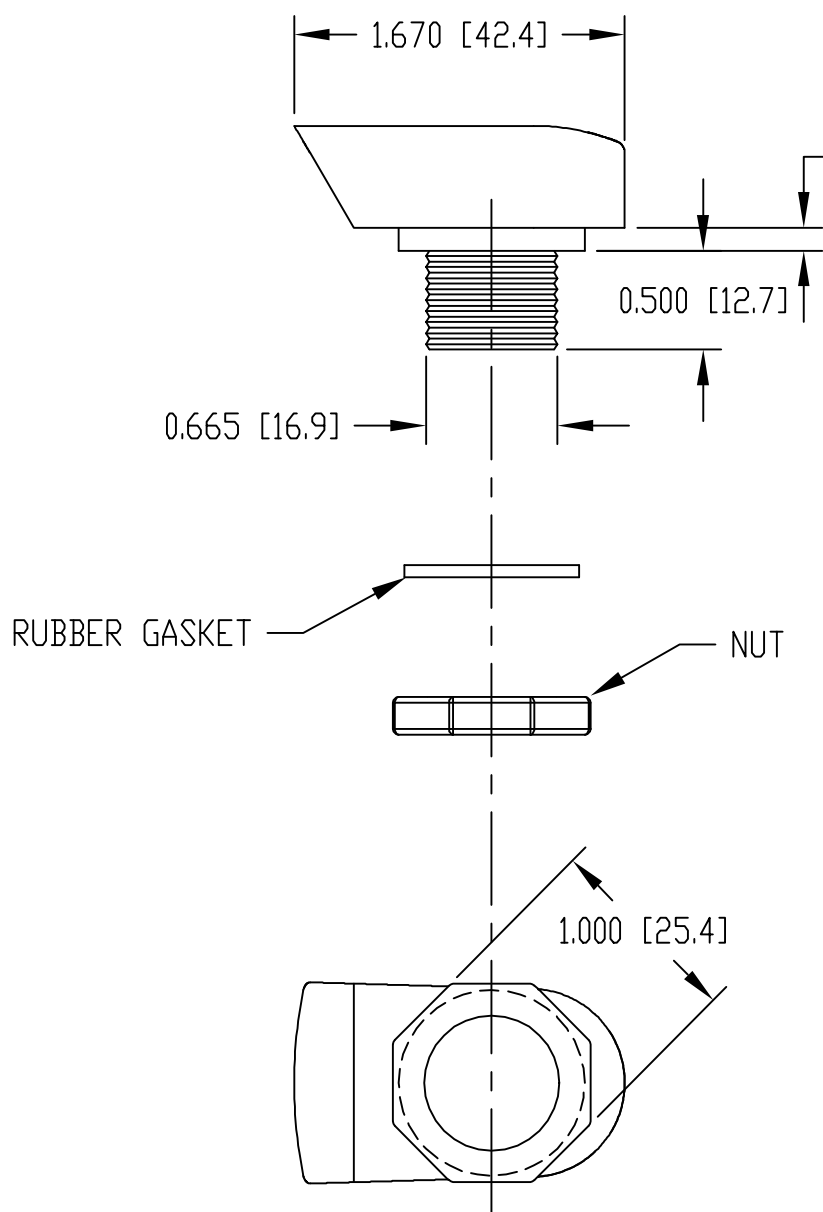

PART NAME	AIR AND MOISTURE VENT	PART No.	NBX-10910	REV. DATE	8-27-08
-----------	-----------------------	----------	-----------	-----------	---------

MATERIAL: ABS  
 COLOR: LIGHT GRAY

MOUNTING HOLE SIZE: 0.688 [17.5] DIA.

DIMENSIONS = INCHES  
 (MILLIMETERS)

PART NAME	AIR AND MOISTURE VENT	PART No.	NBX-10911	REV. DATE	8-27-08
-----------	-----------------------	----------	-----------	-----------	---------

MATERIAL: ABS  
 COLOR: LIGHT GRAY

MOUNTING HOLE SIZE: 0.688 [17.5] DIA.

DIMENSIONS = INCHES  
 (MILLIMETERS)