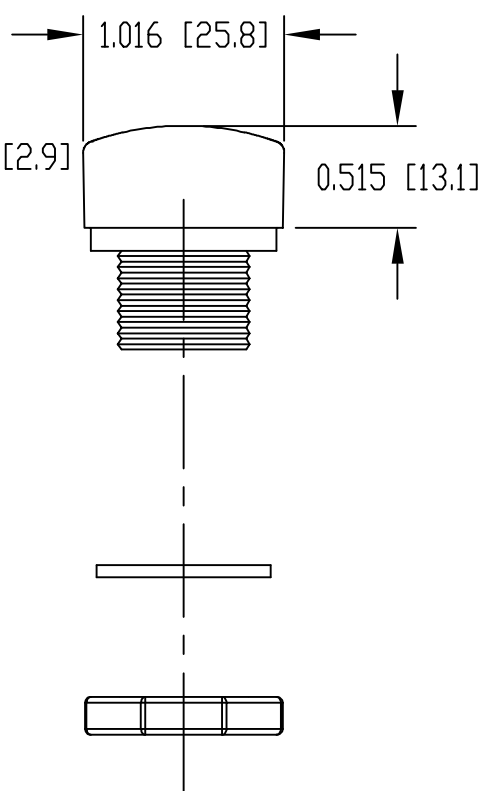

PART NAME	AIR AND MOISTURE VENT	PART No.	NBX-10910	REV. DATE	8-27-08
-----------	-----------------------	----------	-----------	-----------	---------

MATERIAL: ABS  
 COLOR: LIGHT GRAY

MOUNTING HOLE SIZE: 0.688 [17.5] DIA.

DIMENSIONS = INCHES  
 (MILLIMETERS)

PART NAME	AIR AND MOISTURE VENT	PART No.	NBX-10911	REV. DATE	8-27-08
-----------	-----------------------	----------	-----------	-----------	---------

MATERIAL: ABS  
 COLOR: LIGHT GRAY

MOUNTING HOLE SIZE: 0.688 [17.5] DIA.

DIMENSIONS = INCHES  
 (MILLIMETERS)