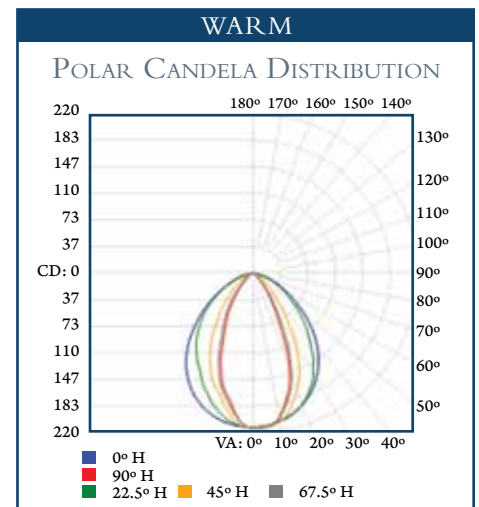

### SPECIFICATIONS

Color Temperature	Lumen Output	Efficacy (lm/W)	Color Rendering Index (CRI)
Cool (C) - 6500K	390	77	74
Neutral (N) - 4750K	365	77	82
Warm (W) - 3100K	365	63	84

Rated Life	50,000 hours
Beam Angle	35°
Power Consumption	5 Watts
Operating Temperature	0°C ~+40°C
Voltage Input	24VDC, Constant Voltage
Controls	On/Off, Dimming
Rotation	90°
Maximum Fixture Run Length	Max 7 fixtures/40W Power
Housing	Extruded Aluminum, Black Polycarbonate Lens, Clear
Weight (g)	92
Dimensions	W .83" (21mm) H .79" (20.1mm) L 12" (304.8mm) **

## PHOTOMETRY CHARACTERISTICS