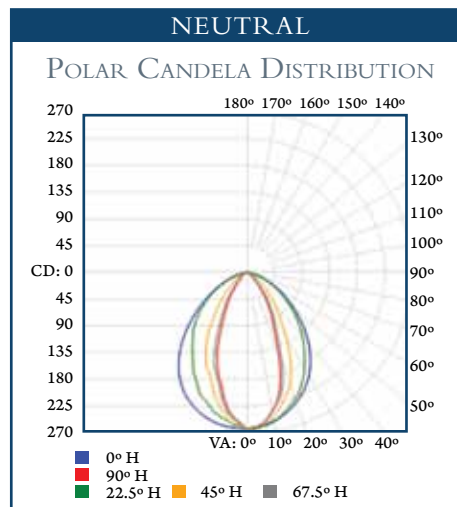

### SPECIFICATIONS

Color Temperature	Lumen Output	Efficacy (lm/W)	Color Rendering Index (CRI)
Cool (C) - 6500K	390	77	74
Neutral (N) - 4750K	365	77	82
Warm (W) - 3100K	365	63	84

Rated Life	50,000 hours
Beam Angle	35°
Power Consumption	5 Watts
Operating Temperature	0°C ~+40°C
Voltage Input	24VDC, Constant Voltage
Controls	On/Off, Dimming
Rotation	90°
Maximum Fixture Run Length	Max 7 fixtures/40W Power
Housing	Extruded Aluminum, Black Polycarbonate Lens, Clear
Weight (g)	92
Dimensions	W .83" (21mm) H .79" (20.1mm) L 12" (304.8mm) **

## PHOTOMETRY CHARACTERISTICS