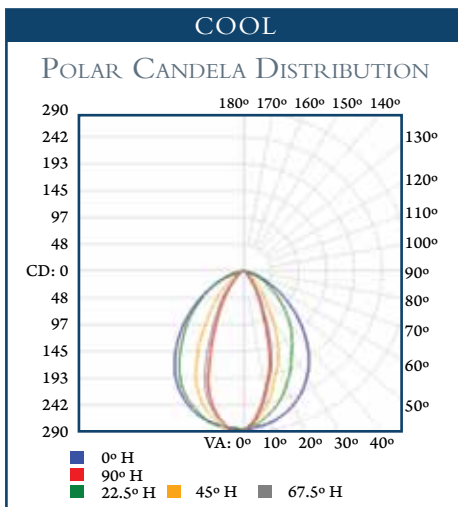

### SPECIFICATIONS

Color Temperature	Lumen Output	Efficacy (lm/W)	Color Rendering Index (CRI)
Cool (C) - 6500K	390	77	74
Neutral (N) - 4750K	365	77	82
Warm (W) - 3100K	365	63	84

Rated Life	50,000 hours
Beam Angle	35°
Power Consumption	5 Watts
Operating Temperature	0°C ~+40°C
Voltage Input	24VDC, Constant Voltage
Controls	On/Off, Dimming
Rotation	90°
Maximum Fixture Run Length	Max 7 fixtures/40W Power
Housing	Extruded Aluminum, Black Polycarbonate Lens, Clear
Weight (g)	92
Dimensions	W .83" (21mm) H .79" (20.1mm) L 12" (304.8mm) **

## PHOTOMETRY CHARACTERISTICS