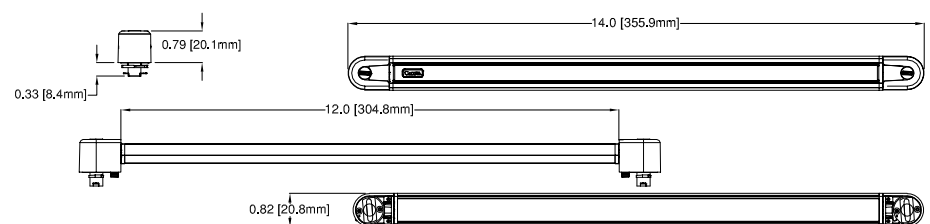

### SPECIFICATIONS

Color Temperature	Lumen Output	Efficacy (lm/W)	Color Rendering Index (CRI)
Cool (C) - 6500K	390	77	74
Neutral (N) - 4750K	365	77	82
Warm (W) - 3100K	365	63	84

Rated Life	50,000 hours
Beam Angle	35°
Power Consumption	5 Watts
Operating Temperature	0°C ~+40°C
Voltage Input	24VDC, Constant Voltage
Controls	On/Off, Dimming
Rotation	90°
Maximum Fixture Run Length	Max 7 fixtures/40W Power
Housing	Extruded Aluminum, Black Polycarbonate Lens, Clear
Weight (g)	92
Dimensions	W .83" (21mm) H .79" (20.1mm) L 12" (304.8mm) **

### DIMENSIONS