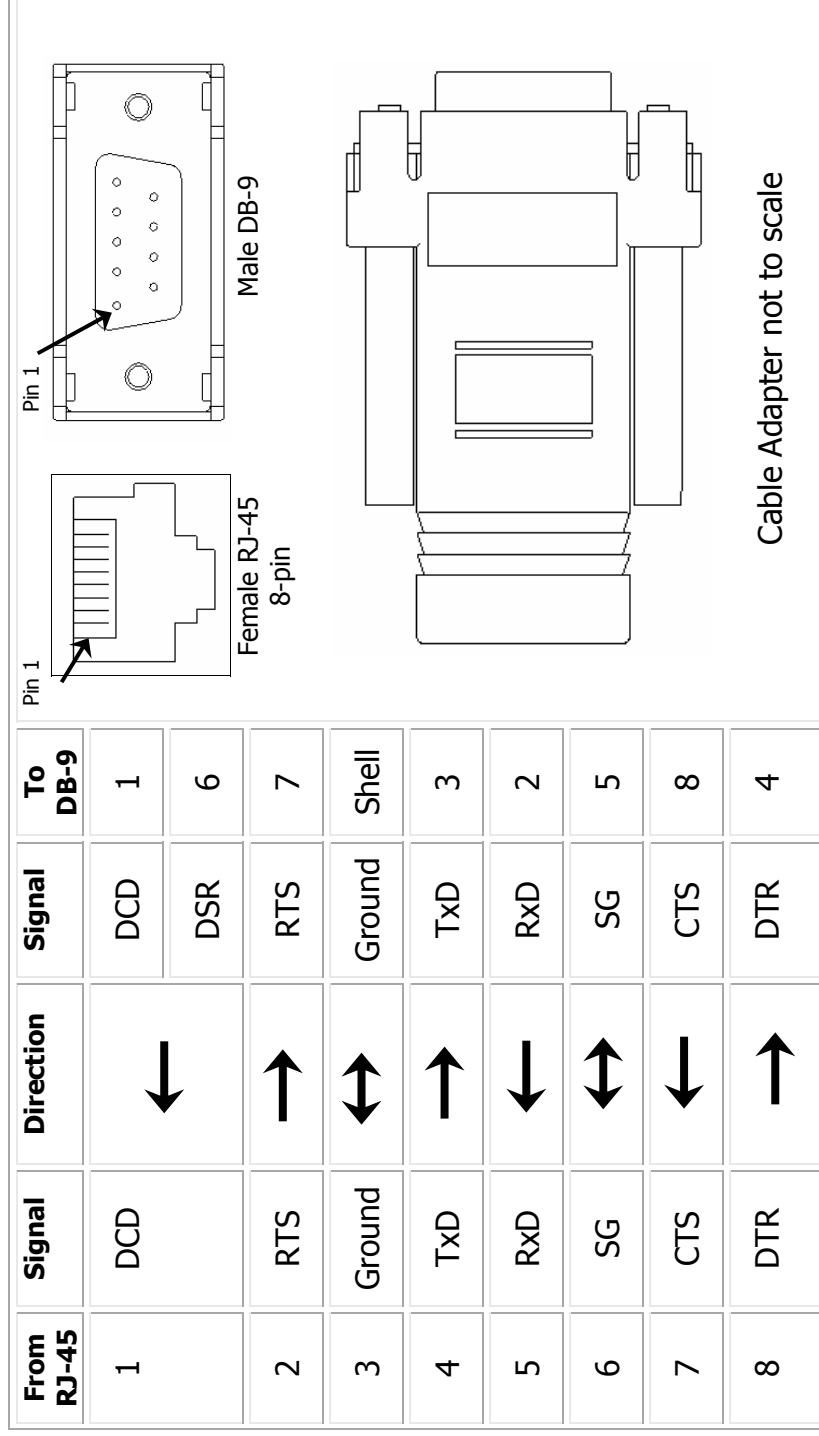

\* Arrows indicate which direction the signal is flowing

#### Notes:

- All RJ45 cable adapters are 8-pin.
- When using this adapter with a modem or other applications that require DCD on pin 1, you must turn on altpin.
- If altpin is turned off, the hardware signal on pin 1 becomes DSR instead of DCD.
- This cable utilizes the CTS signal of the modem for hardware flow control (RTS/CTS).