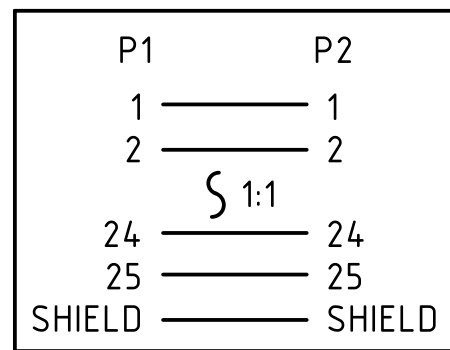

circuit diagram

	All Dimensions in mm Original Size DIN A4		Scale 1:1	Free size tol.		Ref. Sub.	
	All rights reserved Department EL PD - DE		Created by FINKEV	Inspected by BERGHORN	Standardisation RUETERA	Date 2014-12-09	State Final Release
HARTING Electric GmbH & Co. KG D-32339 Espelkamp			Title <b>Cable SUB-D25,f-m; 1.8 m</b>			Doc-Key / ECM-Nr. 100093424/UGD/003/A 500000082786	
			Type TB	Number 39 50 903 0040		Rev. A	Page 1/1