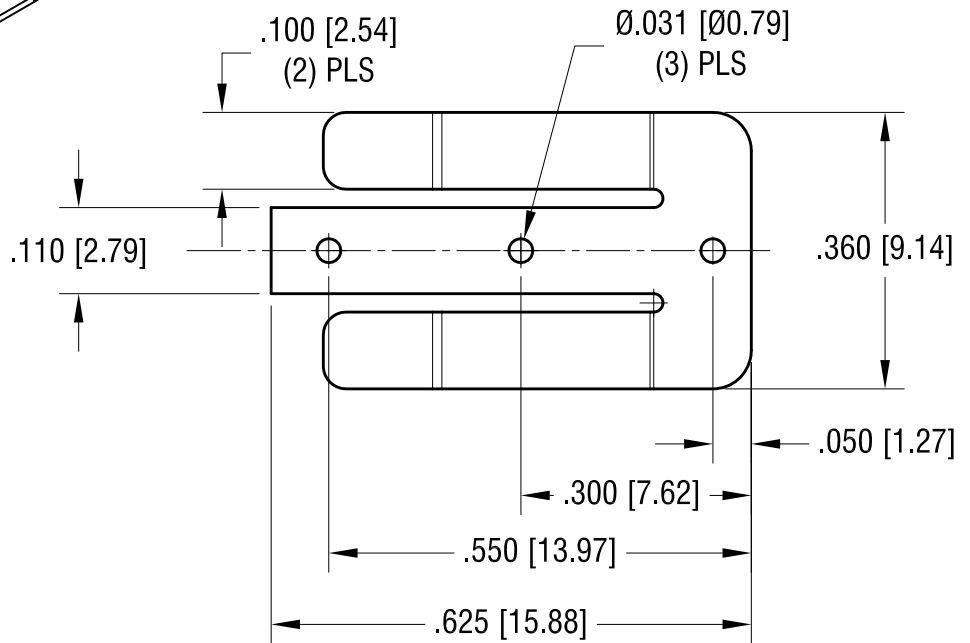

THIS DOCUMENT IS THE PROPERTY OF
KEYSTONE ELECTRONICS CORP. AND
SHALL NOT BE REPRODUCED, DISTRIBUTED
OR USED AS A BASIS FOR MANUFACTURE
WITHOUT PRIOR WRITTEN PERMISSION
FROM KEYSTONE ELECTRONICS CORP.

KEYSTONE ELECTRONICS CORP.

www.keyelco.com • ASTORIA, N.Y. 11105-2017 • Tel (718) 956-8900

PART NAME

BATTERY CONTACT

MATERIAL

$.010$ [0.25] TH'K PHOSPHOR BRONZE

FINISH

MATTE TIN PLATE

DRN BY

NT

DATE

11.02.09

APP'D

LN

SCALE

5X

TOLERANCES

INCH [MM]

DECIMAL $\pm .010$ [± 0.25]

ANGULAR $\pm 1^\circ$

UNLESS OTHERWISE SPECIFIED

CODE

C

DWG NO.

2983

DATE

DESCRIPTION

REV.