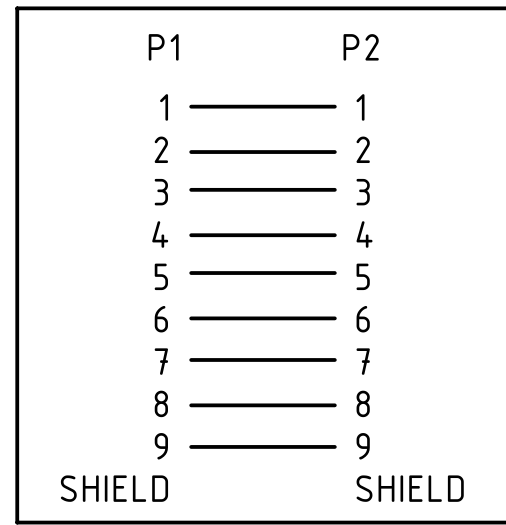

circuit diagram

	All rights reserved Department EL PD - DE	All Dimensions in mm Original Size DIN A4		Scale 1:2	Free size tol.	Ref. Sub.
		Created by FINKEV	Inspected by BERGHORN	Standardisation RUETERA	Date 2014-12-09	State Final Release
HARTING Electric GmbH & Co. KG D-32339 Espelkamp		Title Cable SUB-D9,m-m; 2 m			Doc-Key / ECM-Nr. 100093538/UGD/003/A 500000082786	
		Type TB	Number 39 50 903 0010		Rev. A	Page 1/1