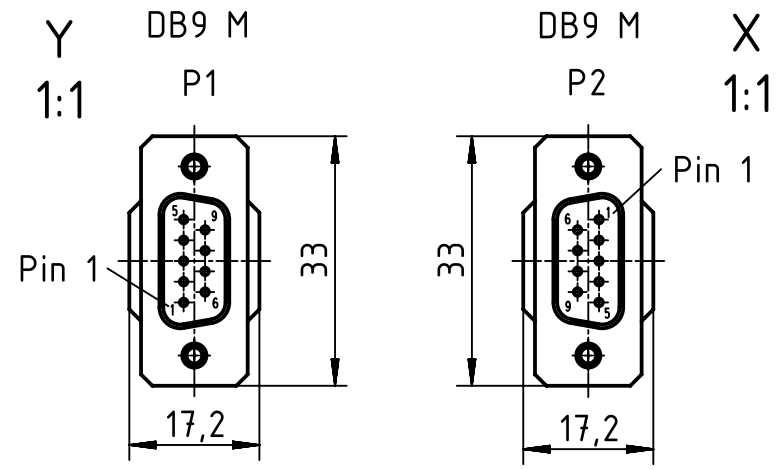

circuit diagram

	All rights reserved Department EL PD - DE	All Dimensions in mm Original Size DIN A4		Scale 1:2	Free size tol.	Ref. Sub.
		Created by FINKEV	Inspected by BERGHORN	Standardisation RUETERA	Date 2014-12-09	State Final Release
HARTING Electric GmbH & Co. KG D-32339 Espelkamp		Title Cable SUB-D9,m-m; 2 m			Doc-Key / ECM-Nr. 100093538/UGD/003/A 500000082786	
		Type TB	Number 39 50 903 0010		Rev. A	Page 1/1