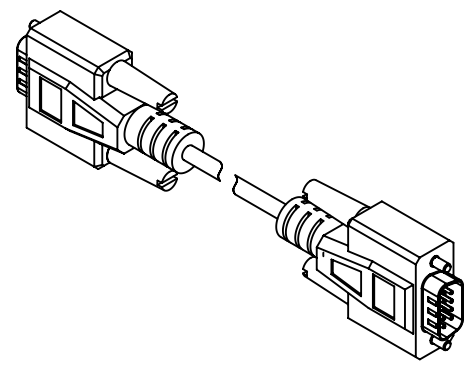

circuit diagram

	All rights reserved Department EL PD - DE	All Dimensions in mm Original Size DIN A4		Scale 1:2	Free size tol.	Ref. Sub.
		Created by FINKEV	Inspected by BERGHORN	Standardisation RUETERA	Date 2014-12-09	State Final Release
HARTING Electric GmbH & Co. KG D-32339 Espelkamp		Title Cable SUB-D9,m-m; 2 m			Doc-Key / ECM-Nr. 100093538/UGD/003/A 500000082786	
		Type TB	Number 39 50 903 0010		Rev. A	Page 1/1