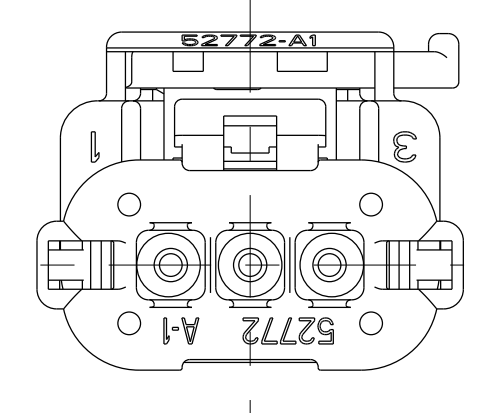

SEALED ASSEMBLY VIEWS
SEE P/N CHART
SHOWN WITH CPA'S

MATING PART NUMBER CHART						
INDEX TYPE	COLOR	SEALED/UNSEALED	FEMALE ASSEMBLY PART NUMBERS		MATING ASSEMBLY PART NUMBER FOR REFERENCE ONLY	
			FCI	CUSTOMER	FCI	CUSTOMER
D	NATURAL	UNSEALED	54200303N	N/A	54200307	N/A
		UNSEALED	54200303	C 56038156	54200307	C 56038170
		SEALED	54200311N	N/A	54200315	N/A
		SEALED	54200311	C 56038152	54200315	C 56038166
C	DK GREY	UNSEALED	54200302N	N/A	54200306	N/A
		UNSEALED	54200302	C 56038155	54200306	C 56038169
		SEALED	54200310N	N/A	54200314	N/A
		SEALED	54200310	C 56038151	54200314	C 56038165
B	LT GREY	UNSEALED	54200301N	N/A	54200305	N/A
		UNSEALED	54200301	C 56038154	54200305	C 56038168
		SEALED	54200309N	N/A	54200313	N/A
		SEALED	54200309	C 56038150	54200313	C 56038164
A	BLACK	UNSEALED	54200300N	N/A	54200304	N/A
		UNSEALED	54200300	C 56038153	54200304	C 56038167
		SEALED	54200308N	N/A	54200312	N/A
		SEALED	54200308	C 56038149	54200312	C 56038163
A	DK GRN	UNSEALED	54200308	C 56038149	54200312	C 04794703AA
		SEALED	54200308	C 56038149	54200312	C 04794703AB
		SEALED	54200346N	---	54200354	---
		SEALED	54200346	---	54200354	---

CUSTOMER: C CHRYSLER
F FORD
GM GENERAL MOTORS
CU CUMMINS

FCI - FRAMATOME CONNECTORS INTERNATIONAL
YNA - YAZAKI NORTH AMERICA

FCI	52772 OR 52772 H	SEE CHART
VENDOR	VENDOR CODE	P/N