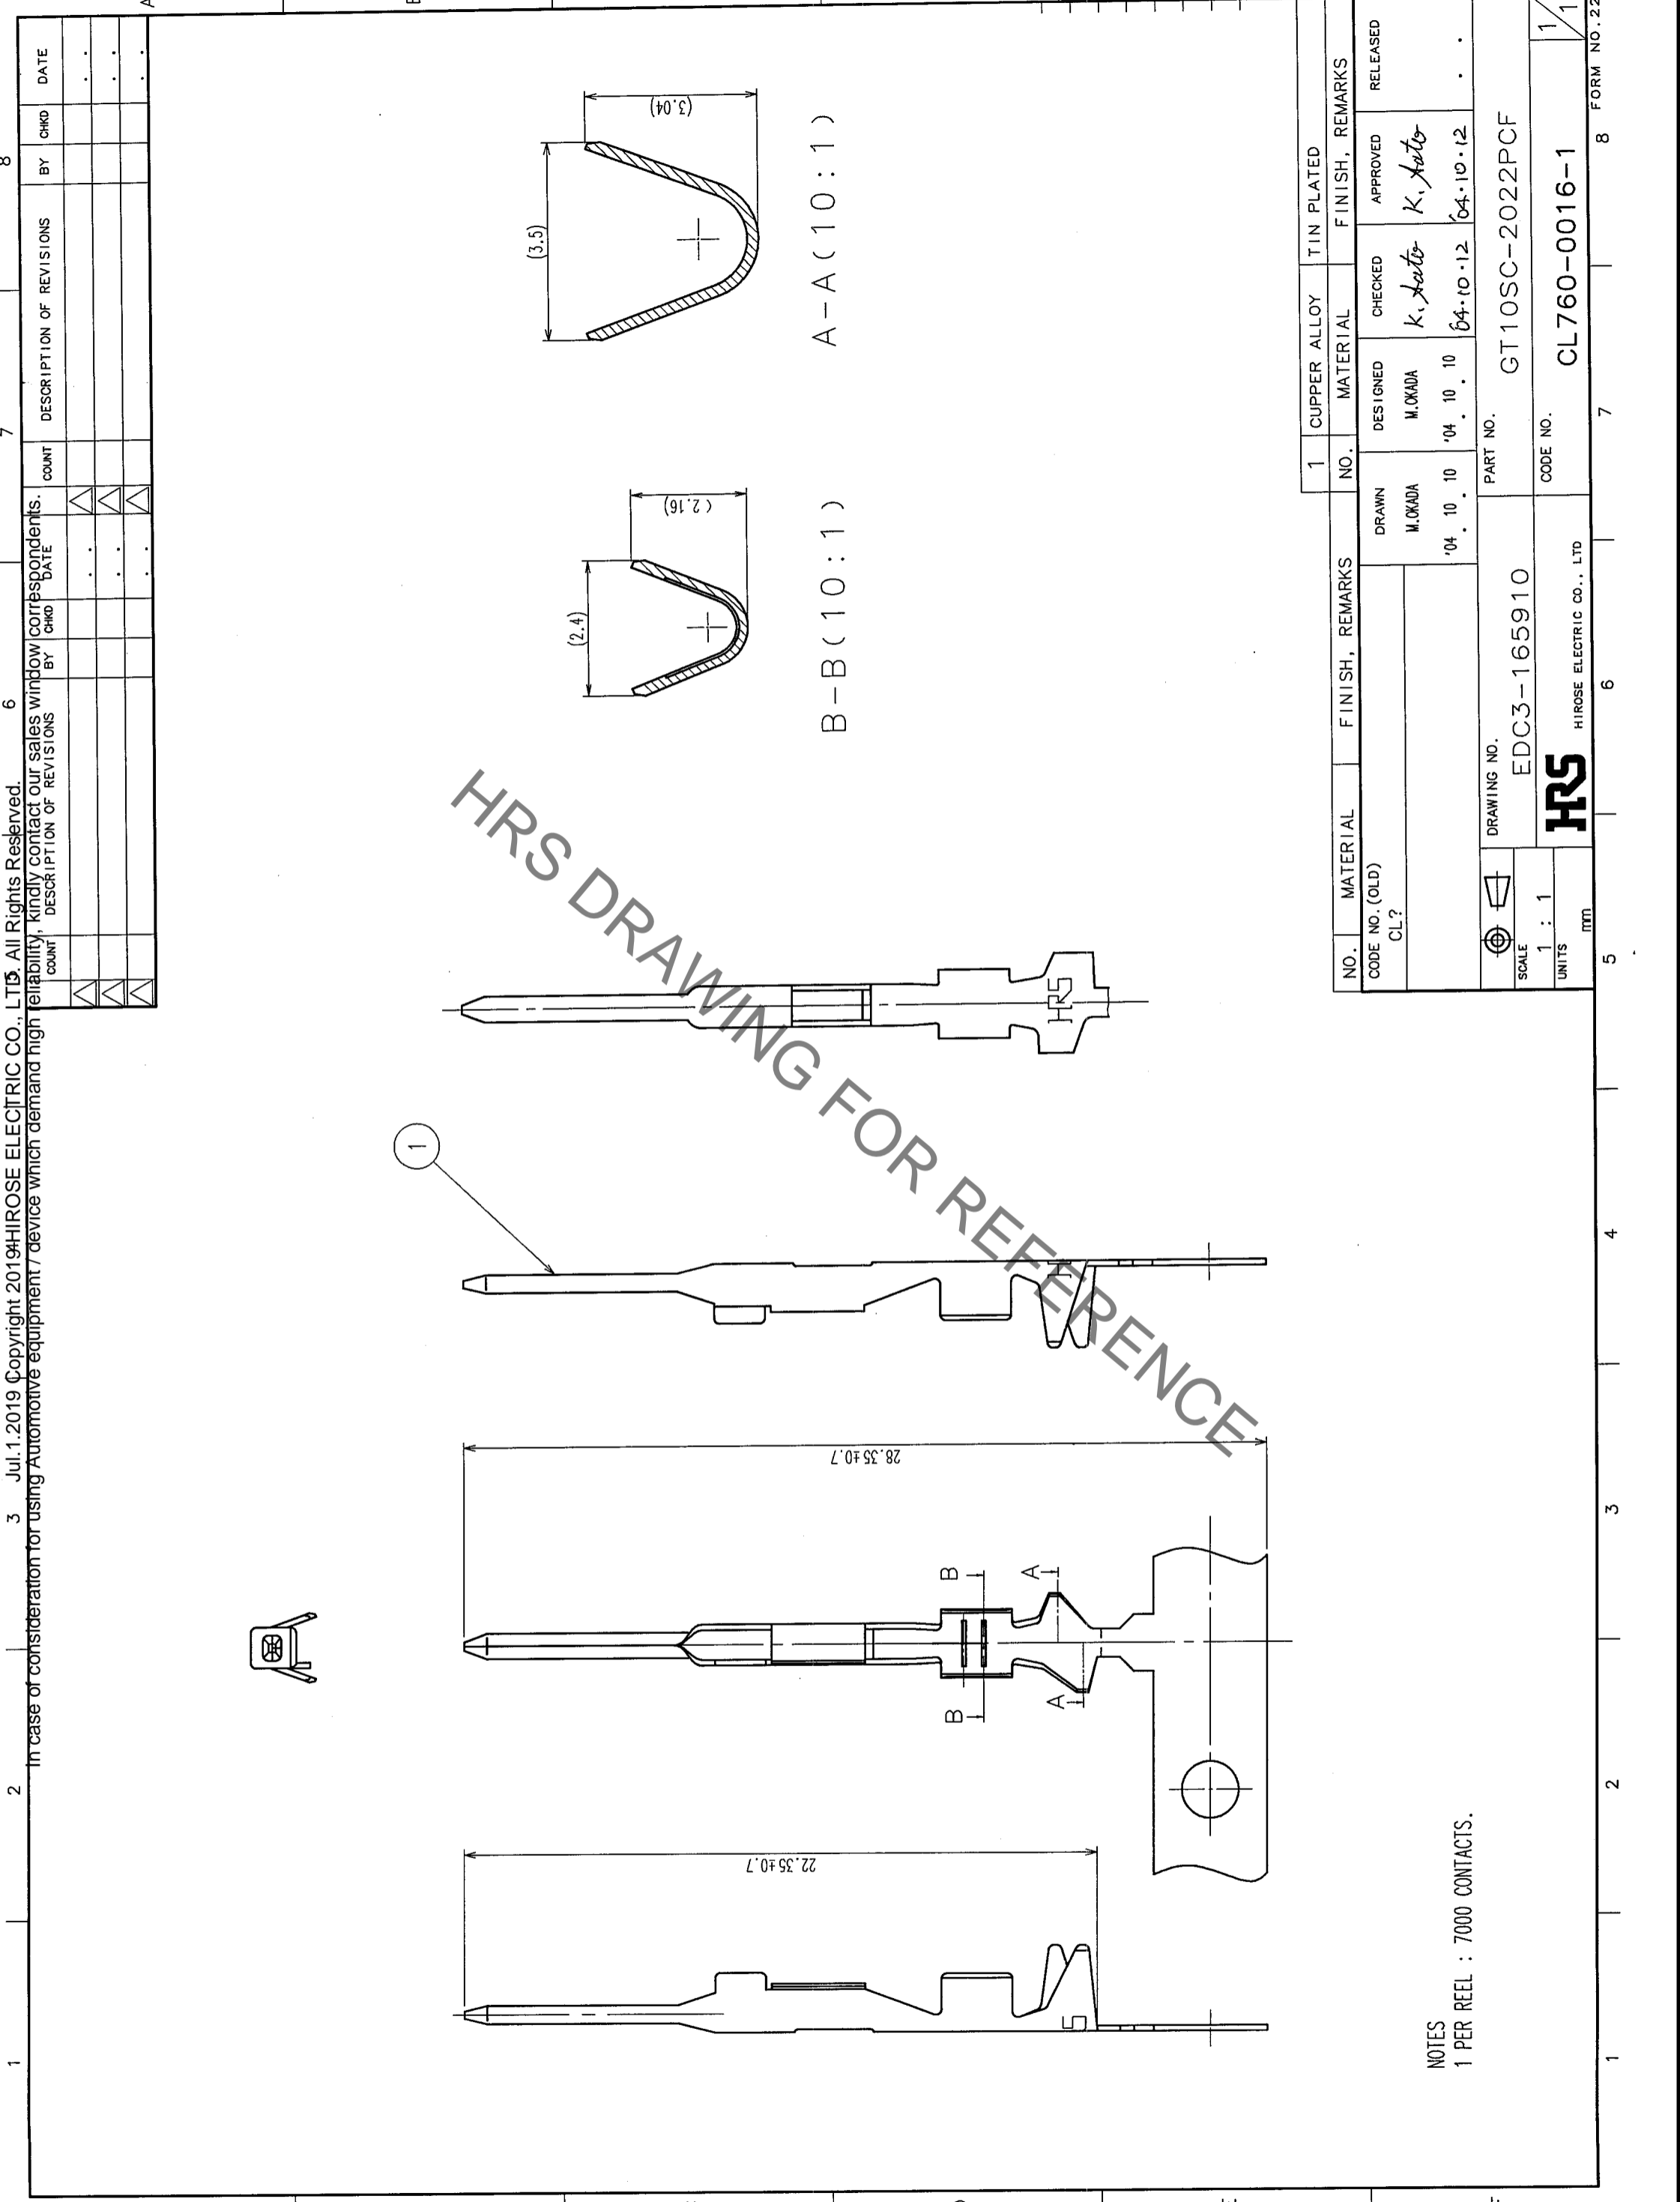

1 2 3 4 5 6 7 8

HRS DRAWING FOR REFERENCE

NO.	DESCRIPTION OF REVISIONS	BY	CHKD	DATE

NO.	DESCRIPTION OF REVISIONS	BY	CHKD	DATE

TO	
AMC	

NOTES
1 PER REEL : 7000 CONTACTS.

NO.	MATERIAL	FINISH, REMARKS	FINISH, REMARKS	TIN PLATED
1	CUPPER ALLOY			

NO.	MATERIAL	FINISH, REMARKS	FINISH, REMARKS
1	CUPPER ALLOY		

NO.	DESIGNED	CHECKED	APPROVED	RELEASED
1	M. OKADA	K. Kato	K. Kato	

NO.	DRAWN	DESIGNED	CHECKED	APPROVED	RELEASED
1	M. OKADA	M. OKADA	K. Kato	K. Kato	

NO.	DATE	NO.	DATE
1	'04.10.10	1	'04.10.12

DRAWING NO.	PART NO.
EDC3-165910	GT10SC-2022PCF

SCALE	UNITS	CODE NO.
1 : 1	mm	CL760-0016-1