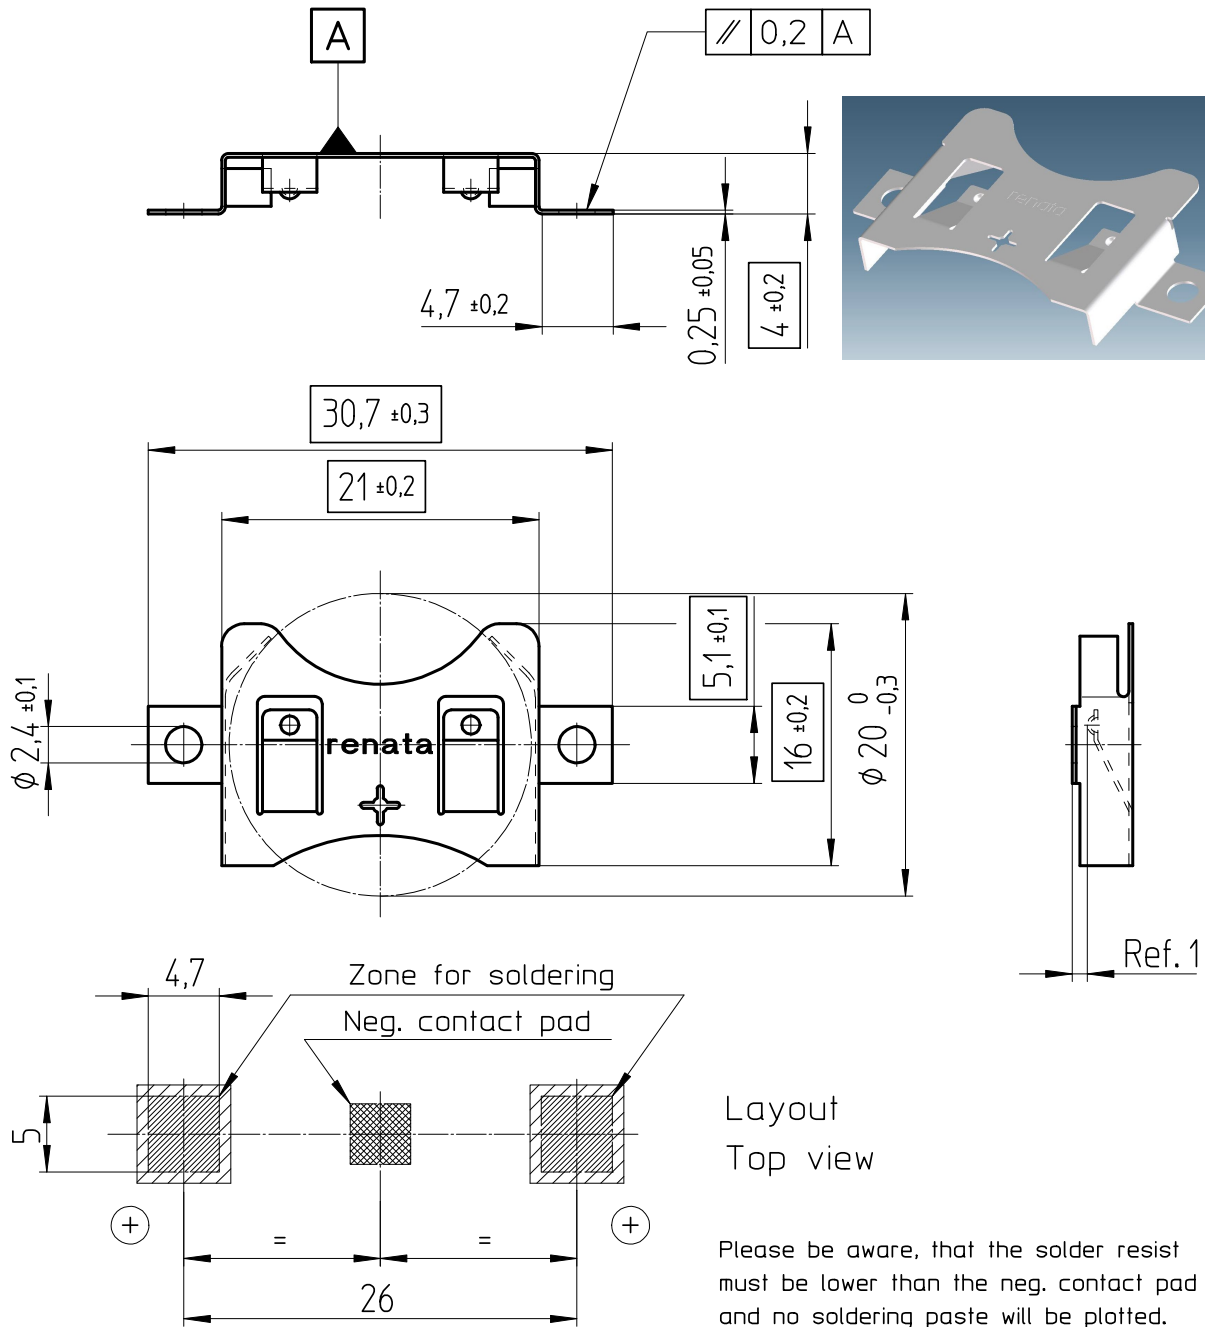

Art.-Number: 100340

- Samples can deviate in the execution from the serie.

- Dimensions and tolerances can be specified only after the testing of the devices for the mass production definitely

Holder material : C5210 (JIS) or CuSn8 (DIN)  
all round ni-plating include edges