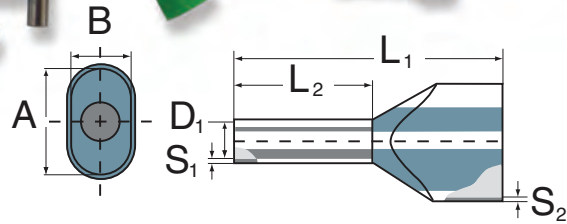

Now UL Recognized
with use of specific crimpers

Twin Insulated Wire Ferrules (Large Standard Pack)

AWG	mm ²	L ₂ Barrel Length (mm)	Industry Standard color Cat. No.	DIN Standard color Cat. No.	Dimensions (mm)							Std. Pack
					L ₁	L ₂	D ₁	S ₁	S ₂	A	B	
2 x 22	2 x 0.34	8	turquoise ● FTI2208		15	8	1.2	0.15	0.25	3.5	2	500
2 x 20	2 x 0.5	8	orange ● FTI2008	white ○ FTD2008	14	8	1.4	0.15	0.3	5	3	500
2 x 20	2 x 0.5	10	orange ● FTI2010	white ○ FTD2010	16	10	1.4	0.15	0.3	5	3	500
2 x 20	2 x 0.5	12	orange ● FTI2012	white ○ FTD2012	18	12	1.4	0.15	0.3	5	3	500
2 x 18	2 x 0.75	8	white ○ FTI1808W	grey ● FTD1808GR	14	8	1.7	0.15	0.3	5.5	3	500
2 x 18	2 x 0.75	10	white ○ FTI1810	grey ● FTD1810	16	10	1.7	0.15	0.3	5.5	3	500
2 x 18	2 x 0.75	12	white ○ FTI1812W	grey ● FTD1812GR	18	12	1.7	0.15	0.3	5.5	3	500
2 x 18	2 x 0.75	18	white ○ FTI1818W	grey ● FTD1818GR	24	18	1.7	0.15	0.3	5.5	3	500
2 x 18	2 x 1	8	yellow ● FTI1808Y	red ● FTD1808R	15	8	2	0.15	0.3	5.8	3.2	500
2 x 18	2 x 1	12	yellow ● FTI1812Y	red ● FTD1812R	19	12	2	0.15	0.3	5.8	3.2	500
2 x 18	2 x 1	14	yellow ● FTI1814	red ● FTD1814	21	14	2	0.15	0.3	5.8	3.2	500
2 x 18	2 x 1	18	yellow ● FTI1818Y	red ● FTD1818R	25	18	2	0.15	0.3	5.8	3.2	500
2 x 16	2 x 1.5	8	red ● FTI1608	black ● FTD1608	16	8	2.2	0.15	0.3	6.5	3.6	500
2 x 16	2 x 1.5	12	red ● FTI1612	black ● FTD1612	20	12	2.2	0.15	0.3	6.5	3.6	500
2 x 16	2 x 1.5	18	red ● FTI1618	black ● FTD1618	26	18	2.2	0.15	0.3	6.6	3.6	100
2 x 14	2 x 2.5	10		blue ● FTD1410	19	10	2.8	0.15	0.4	8	4.5	500
2 x 14	2 x 2.5	12		blue ● FTD1412	21	12	2.8	0.15	0.4	8	4.5	100
2 x 14	2 x 2.5	18		blue ● FTD1418	27	18	2.8	0.15	0.4	8	4.5	100
2 x 12	2 x 4	12		grey ● FTD1212	22	12	3.5	0.2	0.5	9	5.2	100
2 x 12	2 x 4	18		grey ● FTD1218	28	18	3.5	0.2	0.5	9	5.2	100
2 x 10	2 x 6	12	black ● FTI1012	yellow ● FTD1012	23	12	4.5	0.2	0.5	11.4	6.2	100
2 x 10	2 x 6	18	black ● FTI1018	yellow ● FTD1018	29	18	4.5	0.2	0.5	11.4	6.2	100
2 x 8	2 x 10	12	ivory ● FTI0812	red ● FTD0812	24	12	5.8	0.2	0.5	13.4	7.6	100
2 x 8	2 x 10	18	ivory ● FTI0818	red ● FTD0818	30	18	5.8	0.2	0.5	13.4	7.6	100
2 x 6	2 x 16	16	olive ● FTI0616	blue ● FTD0616	29	16	8.3	0.3	0.6	17.2	9.5	50
2 x 6	2 x 16	25	olive ● FTI0625	blue ● FTD0625	38	25	8.3	0.3	0.6	17.2	9.5	50