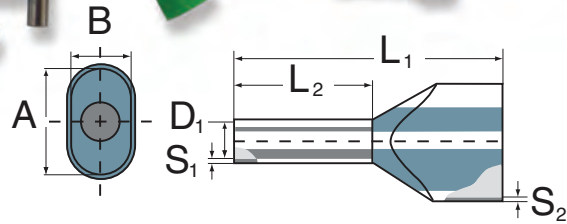

Now UL Recognized
with use of specific crimpers

Twin Insulated Wire Ferrules (Large Standard Pack)

AWG	mm ²	L ₂ Barrel Length (mm)	Industry Standard color Cat. No.	DIN Standard color Cat. No.	Dimensions (mm)							
					L ₁	L ₂	D ₁	S ₁	S ₂	A	B	Std. Pack
2 x 22	2 x 0.34	8	turquoise ● FTI2208		15	8	1.2	0.15	0.25	3.5	2	500
2 x 20	2 x 0.5	8	orange ● FTI2008	white ○ FTD2008	14	8	1.4	0.15	0.3	5	3	500
2 x 20	2 x 0.5	10	orange ● FTI2010	white ○ FTD2010	16	10	1.4	0.15	0.3	5	3	500
2 x 20	2 x 0.5	12	orange ● FTI2012	white ○ FTD2012	18	12	1.4	0.15	0.3	5	3	500
2 x 18	2 x 0.75	8	white ○ FTI1808W	grey ● FTD1808GR	14	8	1.7	0.15	0.3	5.5	3	500
2 x 18	2 x 0.75	10	white ○ FTI1810	grey ● FTD1810	16	10	1.7	0.15	0.3	5.5	3	500
2 x 18	2 x 0.75	12	white ○ FTI1812W	grey ● FTD1812GR	18	12	1.7	0.15	0.3	5.5	3	500
2 x 18	2 x 0.75	18	white ○ FTI1818W	grey ● FTD1818GR	24	18	1.7	0.15	0.3	5.5	3	500
2 x 18	2 x 1	8	yellow ● FTI1808Y	red ● FTD1808R	15	8	2	0.15	0.3	5.8	3.2	500
2 x 18	2 x 1	12	yellow ● FTI1812Y	red ● FTD1812R	19	12	2	0.15	0.3	5.8	3.2	500
2 x 18	2 x 1	14	yellow ● FTI1814	red ● FTD1814	21	14	2	0.15	0.3	5.8	3.2	500
2 x 18	2 x 1	18	yellow ● FTI1818Y	red ● FTD1818R	25	18	2	0.15	0.3	5.8	3.2	500
2 x 16	2 x 1.5	8	red ● FTI1608	black ● FTD1608	16	8	2.2	0.15	0.3	6.5	3.6	500
2 x 16	2 x 1.5	12	red ● FTI1612	black ● FTD1612	20	12	2.2	0.15	0.3	6.5	3.6	500
2 x 16	2 x 1.5	18	red ● FTI1618	black ● FTD1618	26	18	2.2	0.15	0.3	6.6	3.6	100
2 x 14	2 x 2.5	10		blue ● FTD1410	19	10	2.8	0.15	0.4	8	4.5	500
2 x 14	2 x 2.5	12		blue ● FTD1412	21	12	2.8	0.15	0.4	8	4.5	100
2 x 14	2 x 2.5	18		blue ● FTD1418	27	18	2.8	0.15	0.4	8	4.5	100
2 x 12	2 x 4	12		grey ● FTD1212	22	12	3.5	0.2	0.5	9	5.2	100
2 x 12	2 x 4	18		grey ● FTD1218	28	18	3.5	0.2	0.5	9	5.2	100
2 x 10	2 x 6	12	black ● FTI1012	yellow ● FTD1012	23	12	4.5	0.2	0.5	11.4	6.2	100
2 x 10	2 x 6	18	black ● FTI1018	yellow ● FTD1018	29	18	4.5	0.2	0.5	11.4	6.2	100
2 x 8	2 x 10	12	ivory ● FTI0812	red ● FTD0812	24	12	5.8	0.2	0.5	13.4	7.6	100
2 x 8	2 x 10	18	ivory ● FTI0818	red ● FTD0818	30	18	5.8	0.2	0.5	13.4	7.6	100
2 x 6	2 x 16	16	olive ● FTI0616	blue ● FTD0616	29	16	8.3	0.3	0.6	17.2	9.5	50
2 x 6	2 x 16	25	olive ● FTI0625	blue ● FTD0625	38	25	8.3	0.3	0.6	17.2	9.5	50